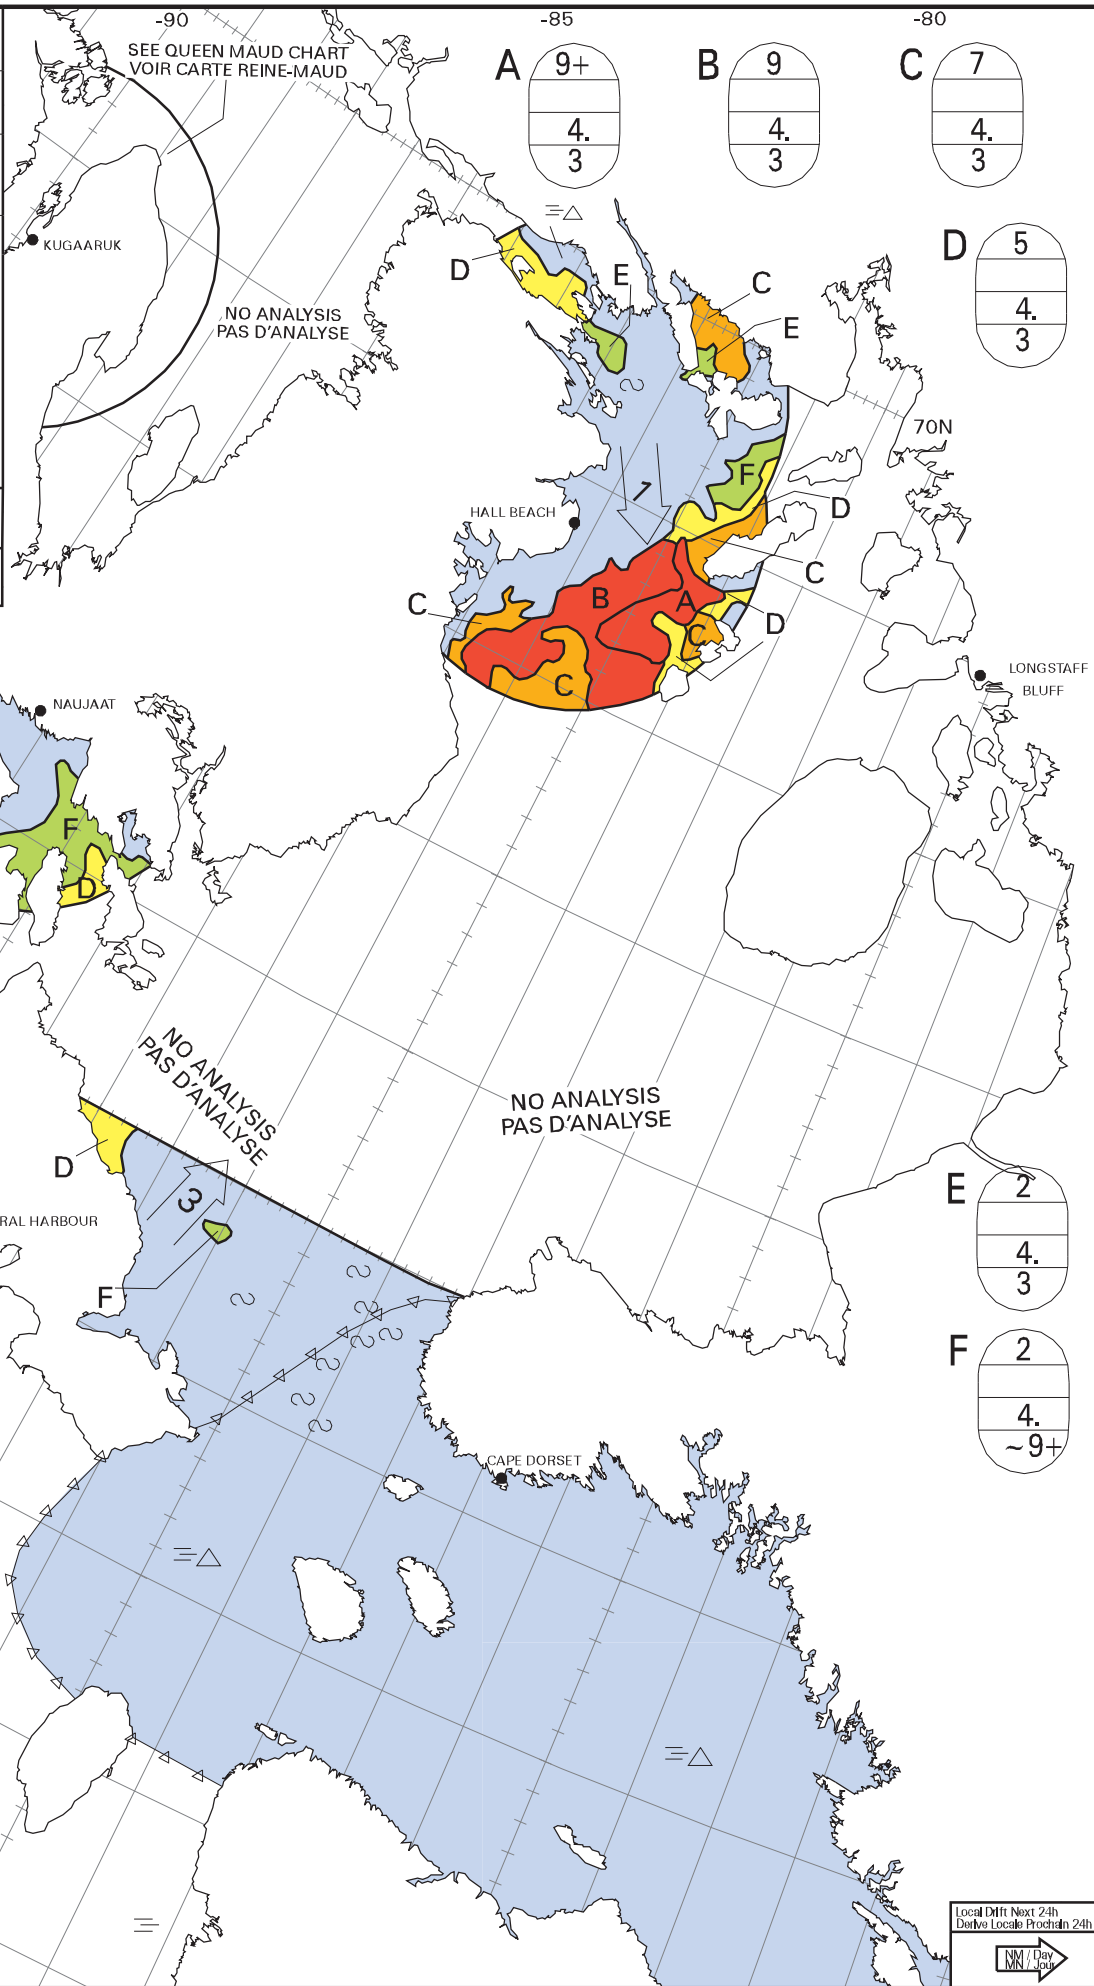

**ICE CHART
CARTE DES GLACES**

Foxe Basin
Bassin Foxe

V 1800Z
02 AUG/AOU 2020

BASED ON/BASEE SUR:

RCM: 02/1145Z E
02/1215Z W/O
MODIS: 02/16Z
M cloud/generalement nuageux
SENTINEL-1: 02/12Z W/O

CANADIAN ICE SERVICE
SERVICE CANADIEN DES GLACES
© 2020 ENVIRONMENT AND CLIMATE CHANGE CANADA
ENVIRONNEMENT ET CHANGEMENT CLIMATIQUE CANADA

Local Diff Next 24h
Derive Local Prochain 24h