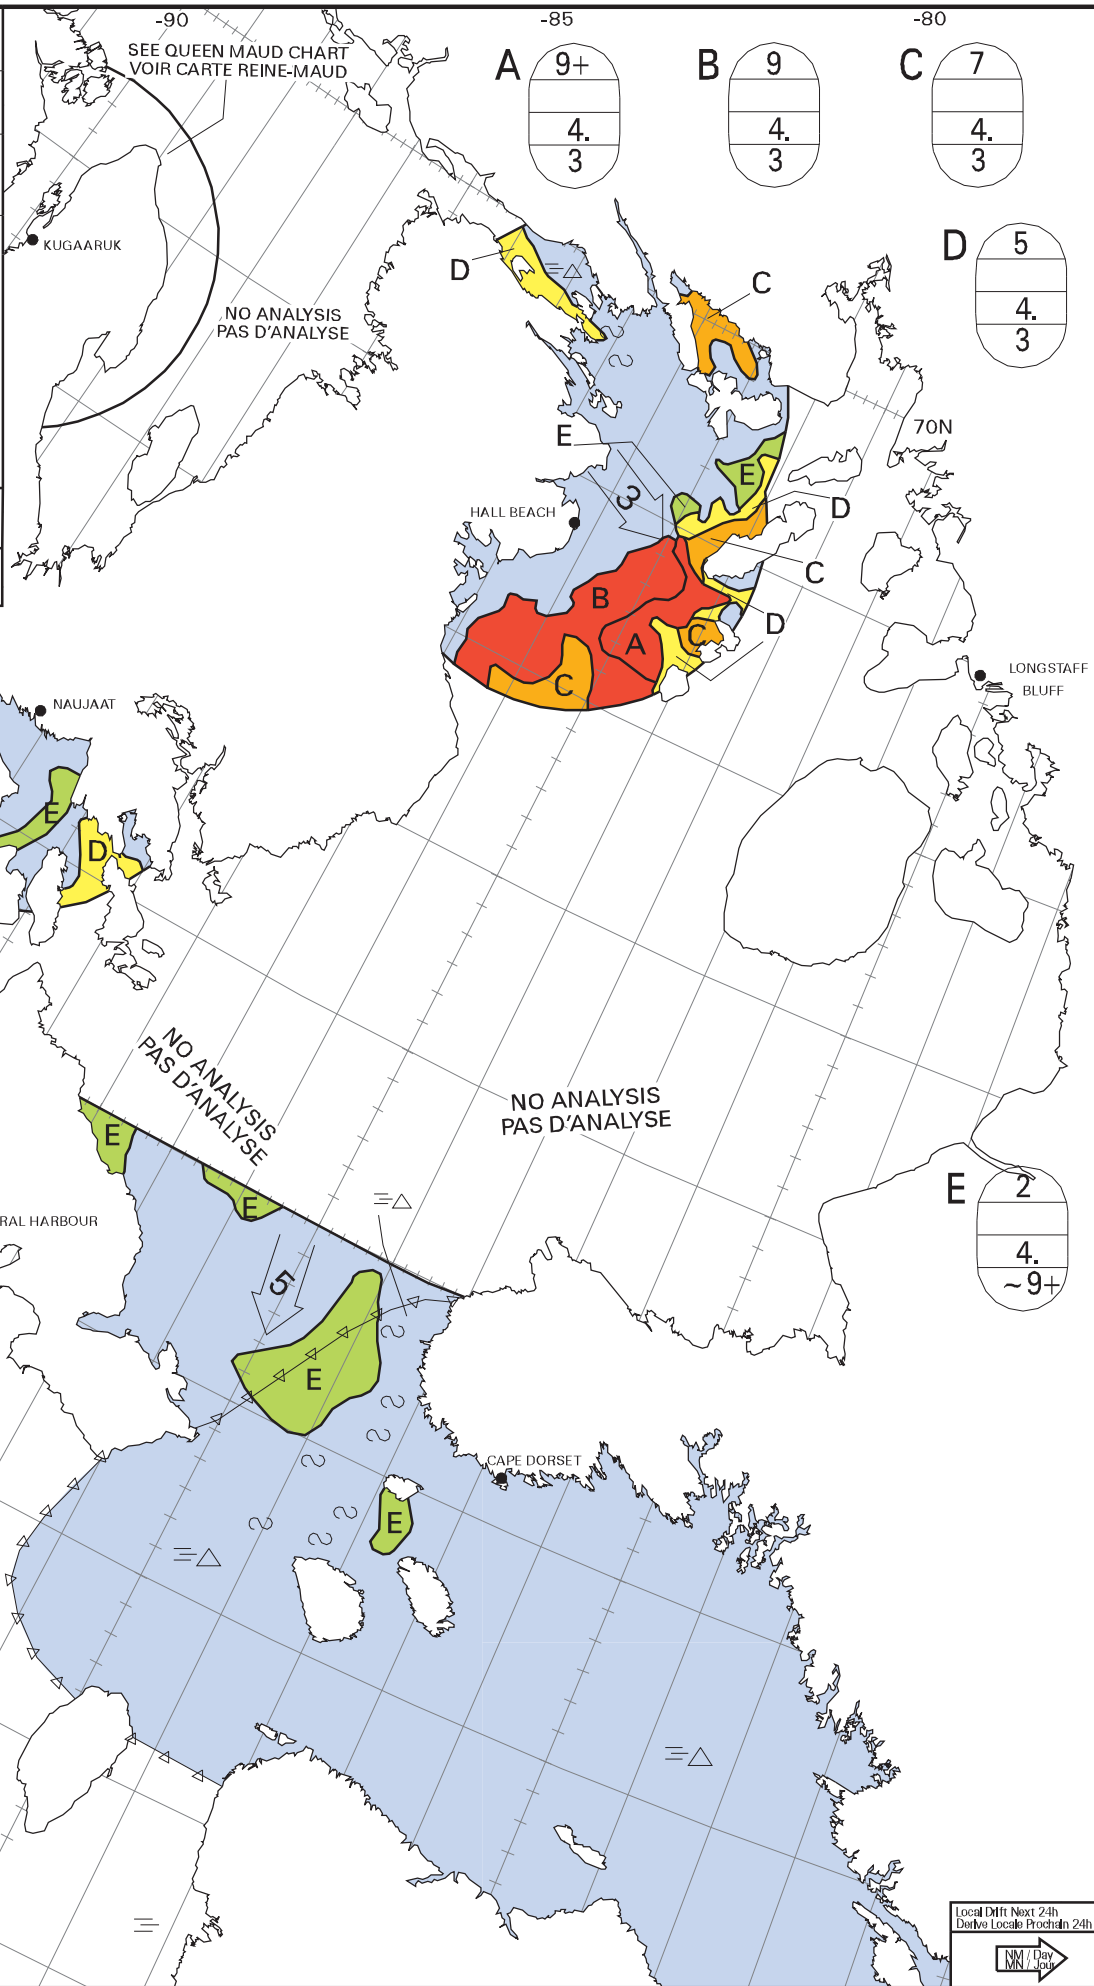

**ICE CHART
CARTE DES GLACES**

Foxe Basin
Bassin Foxe

V 1800Z
01 AUG/AOU 2020

BASED ON/BASEE SUR:

SENTINEL-1: 01/11Z Foxe Ch.
01/12Z W/O

RCM: 01/11Z Hudson Str.
01/12Z W/O

MODIS: 01/17Z
A few clouds / quelques nuages

CANADIAN ICE SERVICE
SERVICE CANADIEN DES GLACES
© 2020 ENVIRONMENT AND CLIMATE CHANGE CANADA
ENVIRONNEMENT ET CHANGEMENT CLIMATIQUE CANADA

Local Diff Next 24h
Derive Localo Prochain 24h