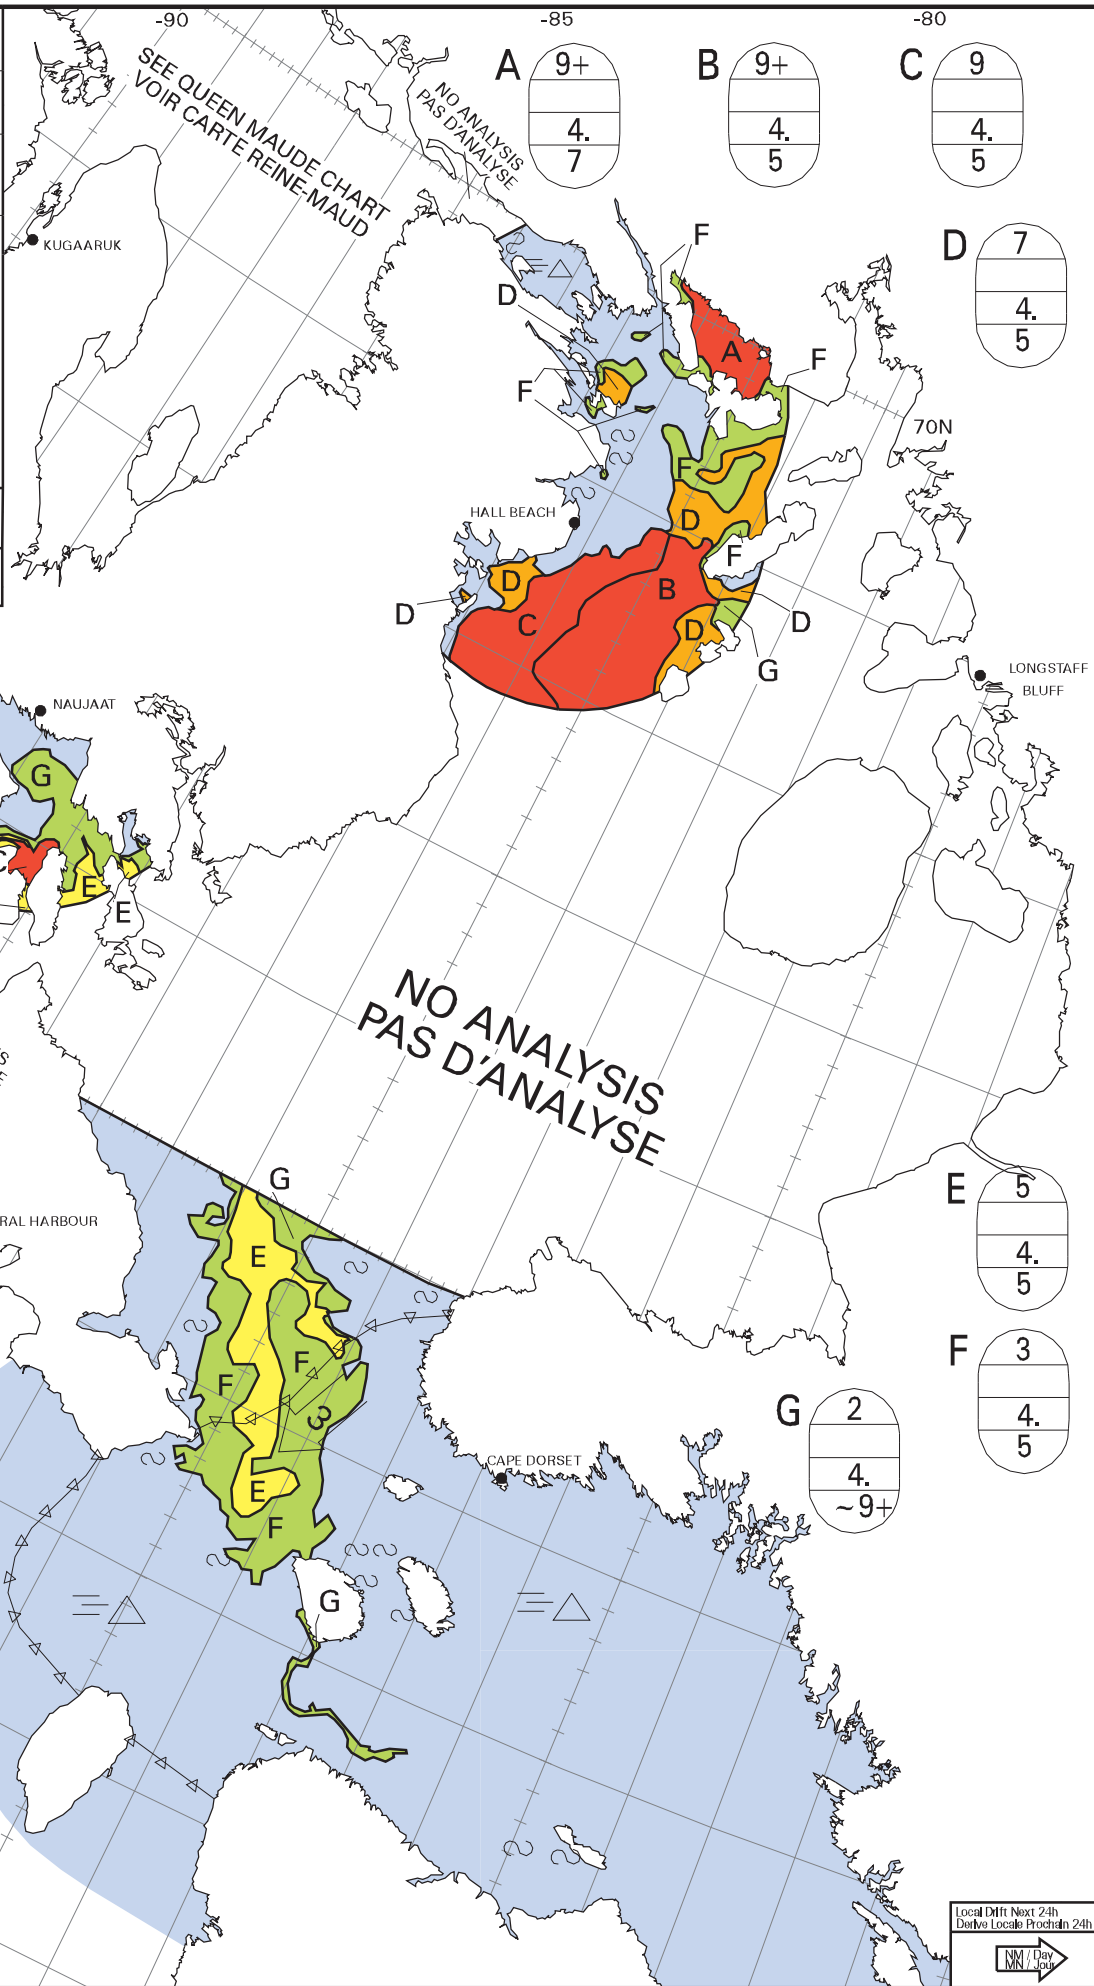

**ICE CHART
CARTE DES GLACES**

**Foxe Basin
Bassin Foxe**

V 1800Z
24 JUL/JUIL 2020

BASED ON/BASEE SUR:

RCM: 24/12Z Foxe NE

NOAA-19: 24/12Z Foxe
A few clouds/quelques nuages

RCM: 24/11Z Hudson Str. W/O

CANADIAN ICE SERVICE
SERV ICE CANADIEN DES GLACES
© 2020 ENVIRONMENT AND CLIMATE CHANGE CANADA
ENVIRONNEMENT ET CHANGEMENT CLIMATIQUE CANADA

Local Diff Next 24h
Derive Local Proch 24h