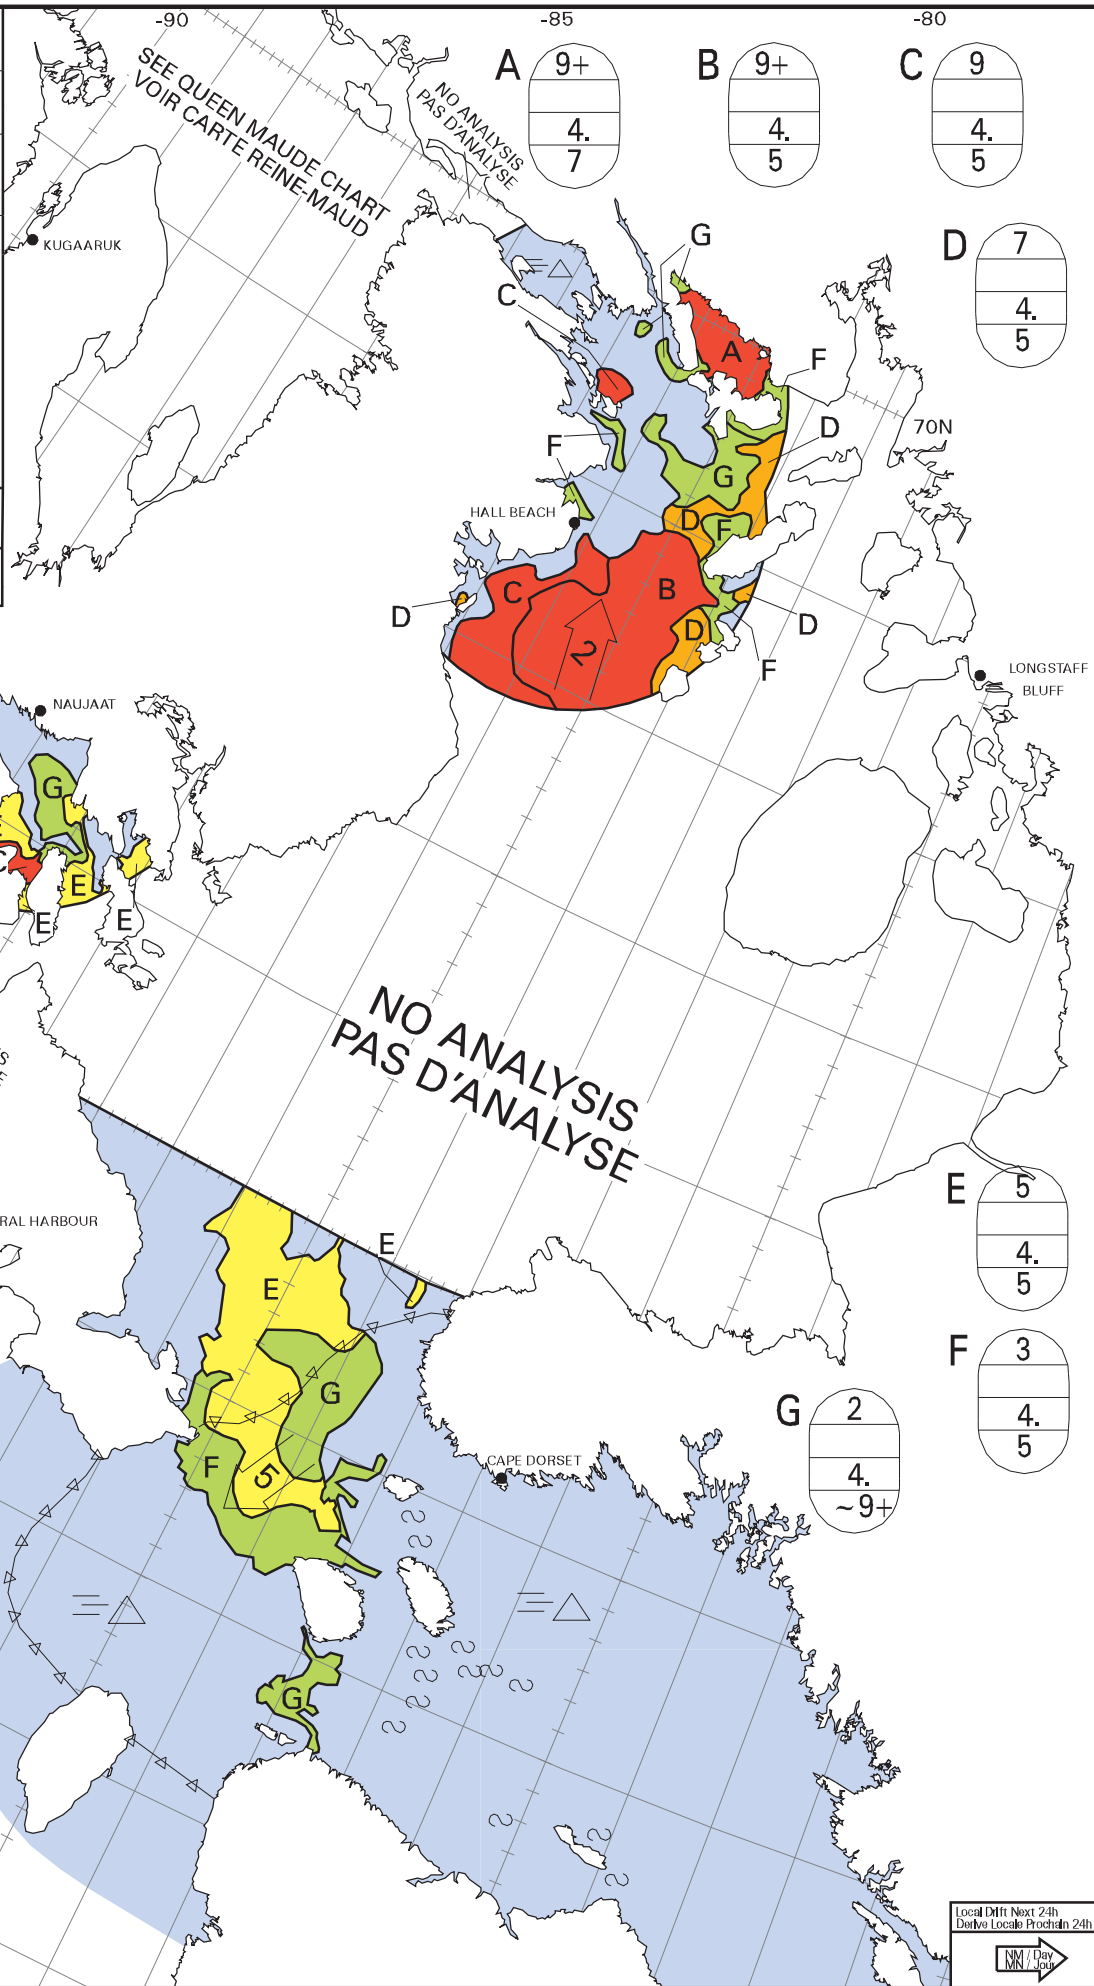

ICE CHART
CARTE DES GLACES

Foxe Basin
Bassin Foxe

V 1800Z
23 JUL/JUIL 2020

BASED ON/BASEE SUR:

RCM: 23/12Z Foxe NE

GOES: 23/15Z Foxe
M cloud/generalement nuageux

CANADIAN ICE SERVICE
SERV ICE CANADIEN DES GLACES
© 2020 ENVIRONMENT AND CLIMATE CHANGE CANADA
ENVIRONNEMENT ET CHANGEMENT CLIMATIQUE CANADA

Local Diff Next 24h
Derive Local Proch 24h