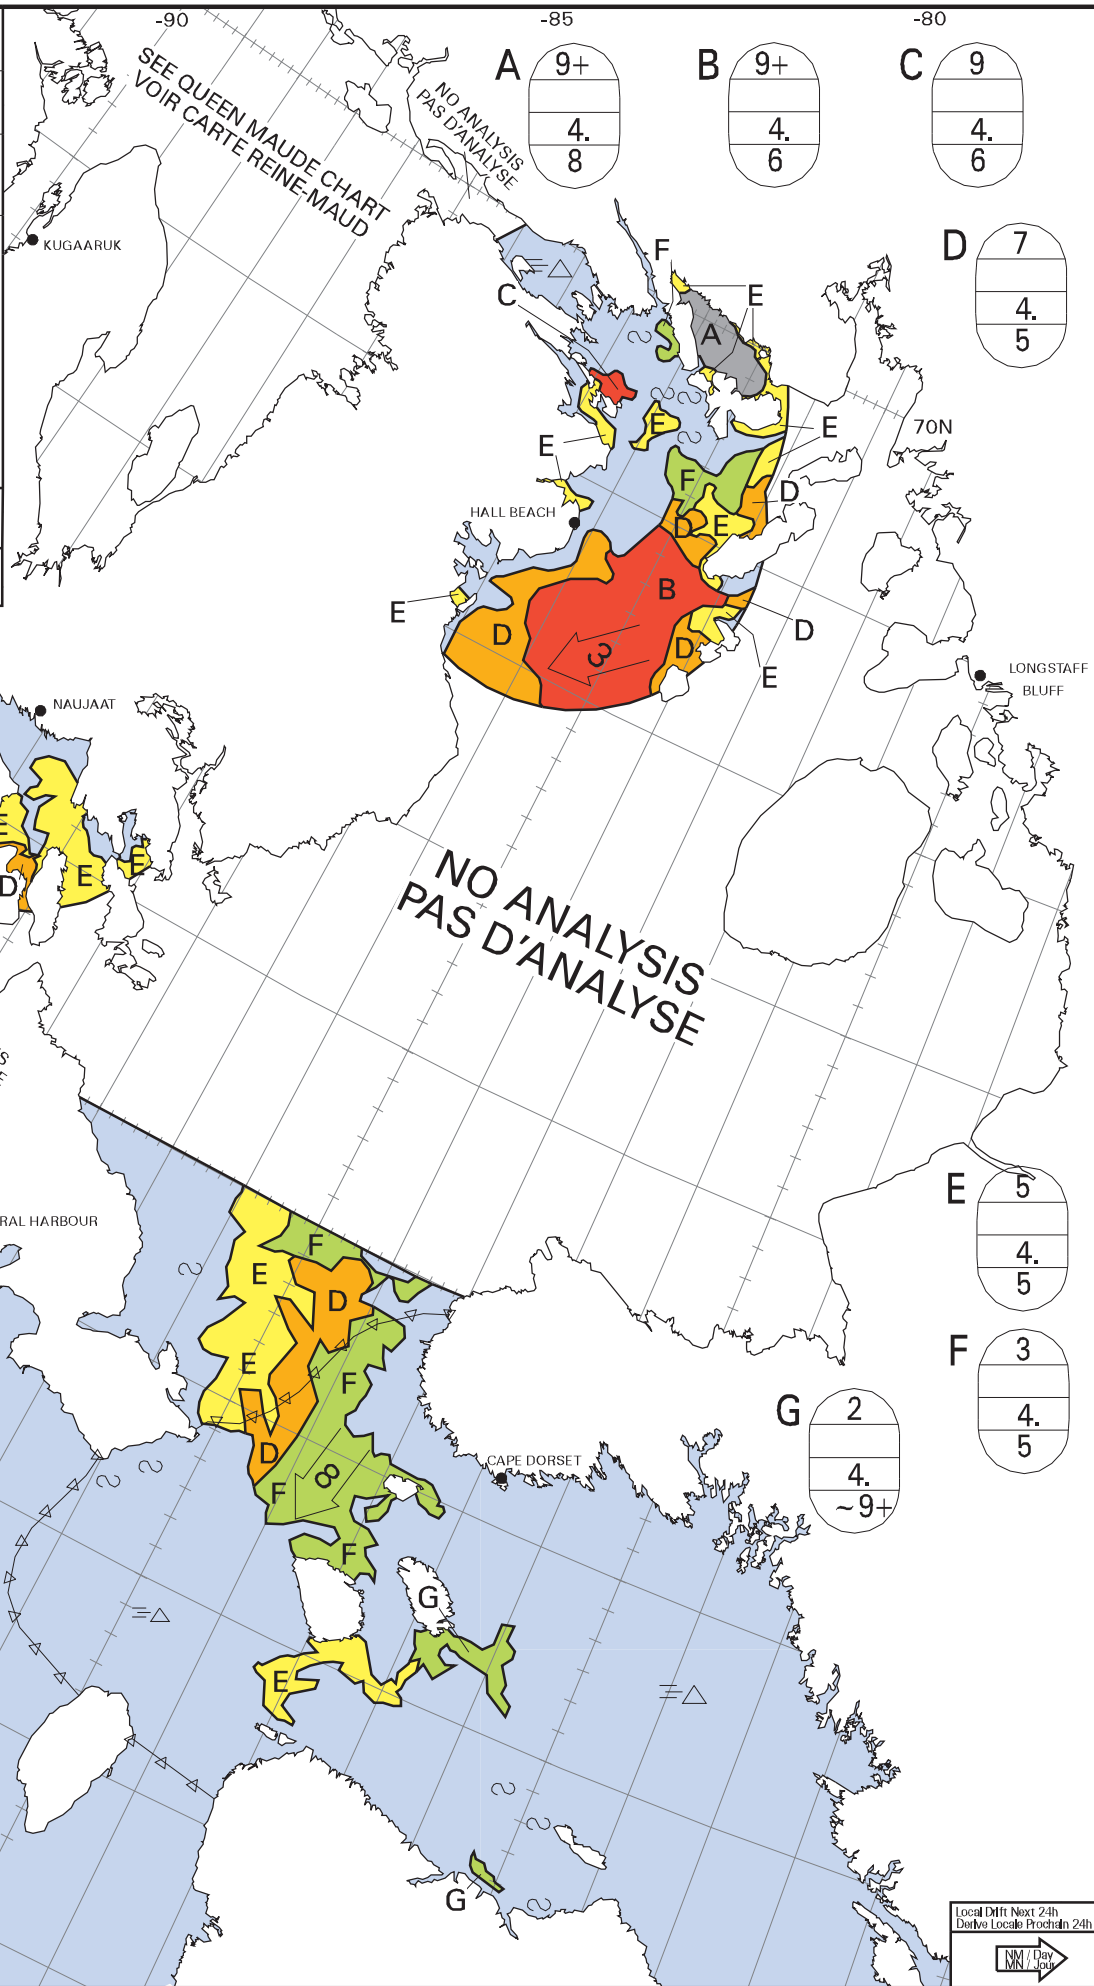

**ICE CHART
CARTE DES GLACES**

Foxe Basin
Bassin Foxe

V 1800Z
22 JUL/JUIL 2020

BASED ON/BASÉE SUR:

RCM: 22/12Z Foxe NE

GOES: 22/15Z
M cloud/generalement nuageux

SENTINEL-1: 22/12Z Hudson Str. W/O

CANADIAN ICE SERVICE
SERV ICE CANADIEN DES GLACES
© 2020 ENVIRONMENT AND CLIMATE CHANGE CANADA
ENVIRONNEMENT ET CHANGEMENT CLIMATIQUE CANADA

A	B	C
9+	9+	9
4.	4.	4.
8	6	6

D
7
4.
5

E
5
4.
5

F
3
4.
5

G
2
4.
~9+

Local Diff Next 24h
Derive Local Proch 24h
NN / Day