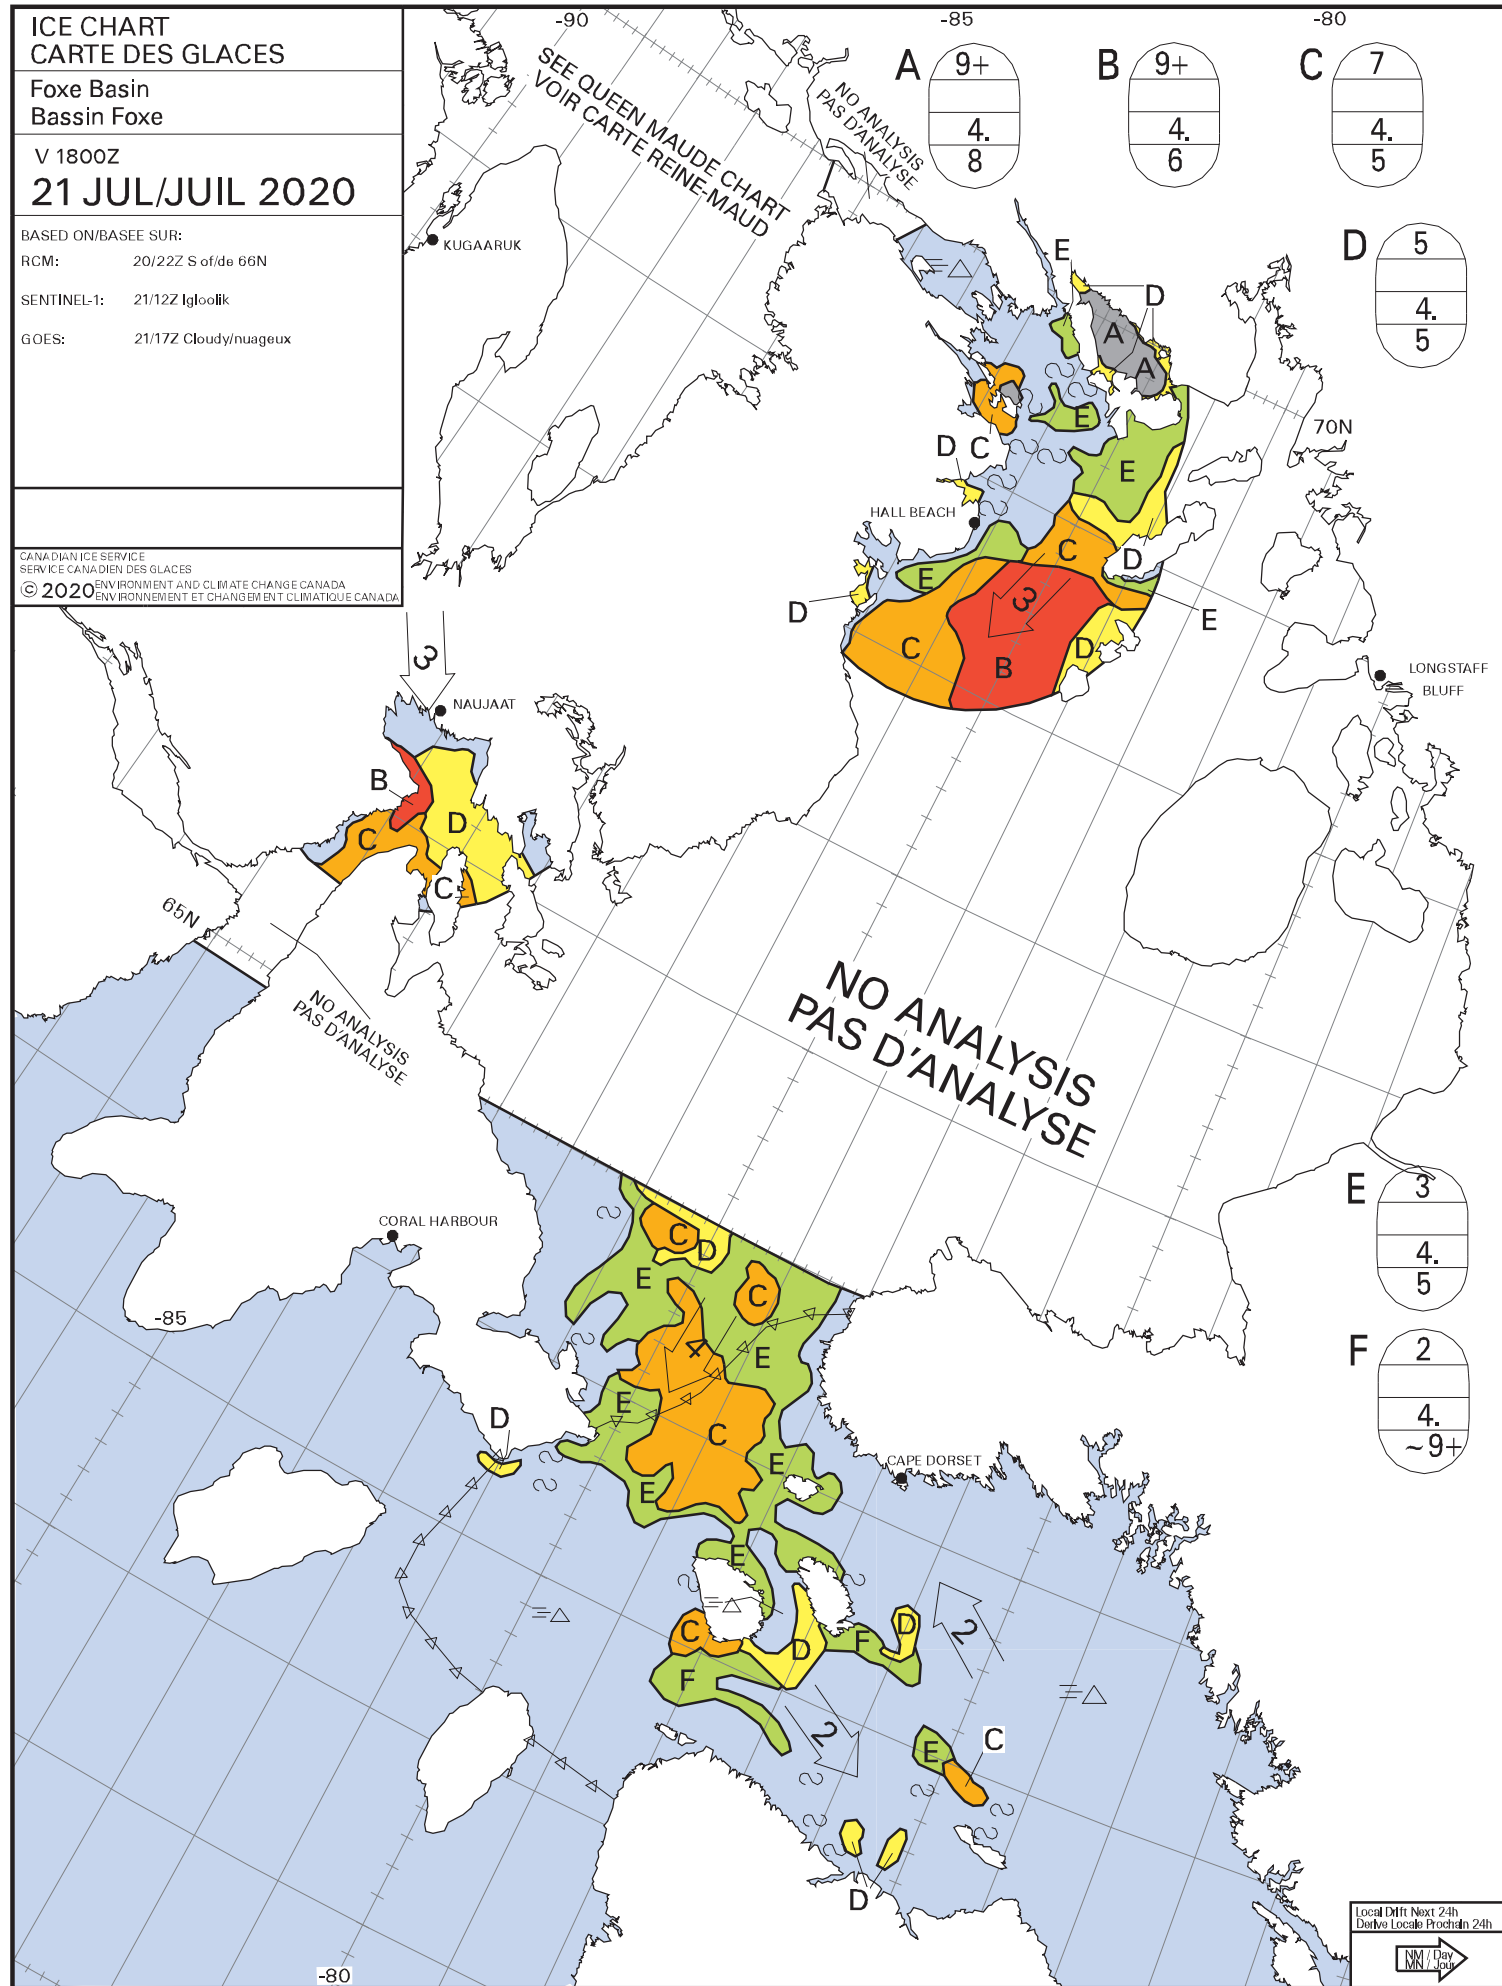

**ICE CHART
CARTE DES GLACES**

Foxe Basin
Bassin Foxe

V 1800Z
21 JUL/JUIL 2020

BASED ON/BASÉ SUR:

RCM: 20/22Z S of/de 66N

SENTINEL-1: 21/12Z Igloodik

GOES: 21/17Z Cloudy/nuageux

CANADIAN ICE SERVICE
SERV ICE CANADIEN DES GLACES
© 2020 ENVIRONMENT AND CLIMATE CHANGE CANADA
ENVIRONNEMENT ET CHANGEMENT CLIMATIQUE CANADA

Local Diff Next 24h
Dirivo Localo Prochin 24h