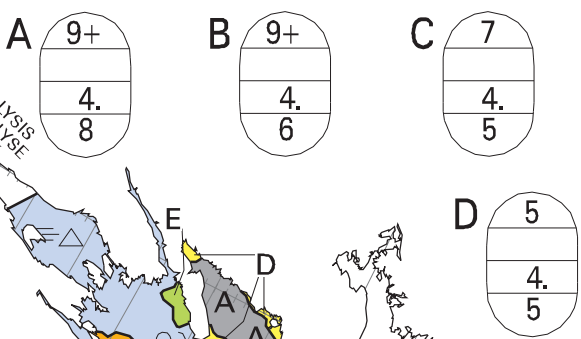

**ICE CHART
CARTE DES GLACES**

Foxe Basin
Bassin Foxe

V 1800Z
21 JUL/JUIL 2020

BASED ON/BASÉ SUR:

RCM: 20/22Z S of/de 66N

SENTINEL-1: 21/12Z Igloodik

GOES: 21/17Z Cloudy/nuageux

CANADIAN ICE SERVICE
SERV ICE CANADIEN DES GLACES
© 2020 ENVIRONMENT AND CLIMATE CHANGE CANADA
ENVIRONNEMENT ET CHANGEMENT CLIMATIQUE CANADA

Local Diff Next 24h
Dirivo Localo Prochin 24h