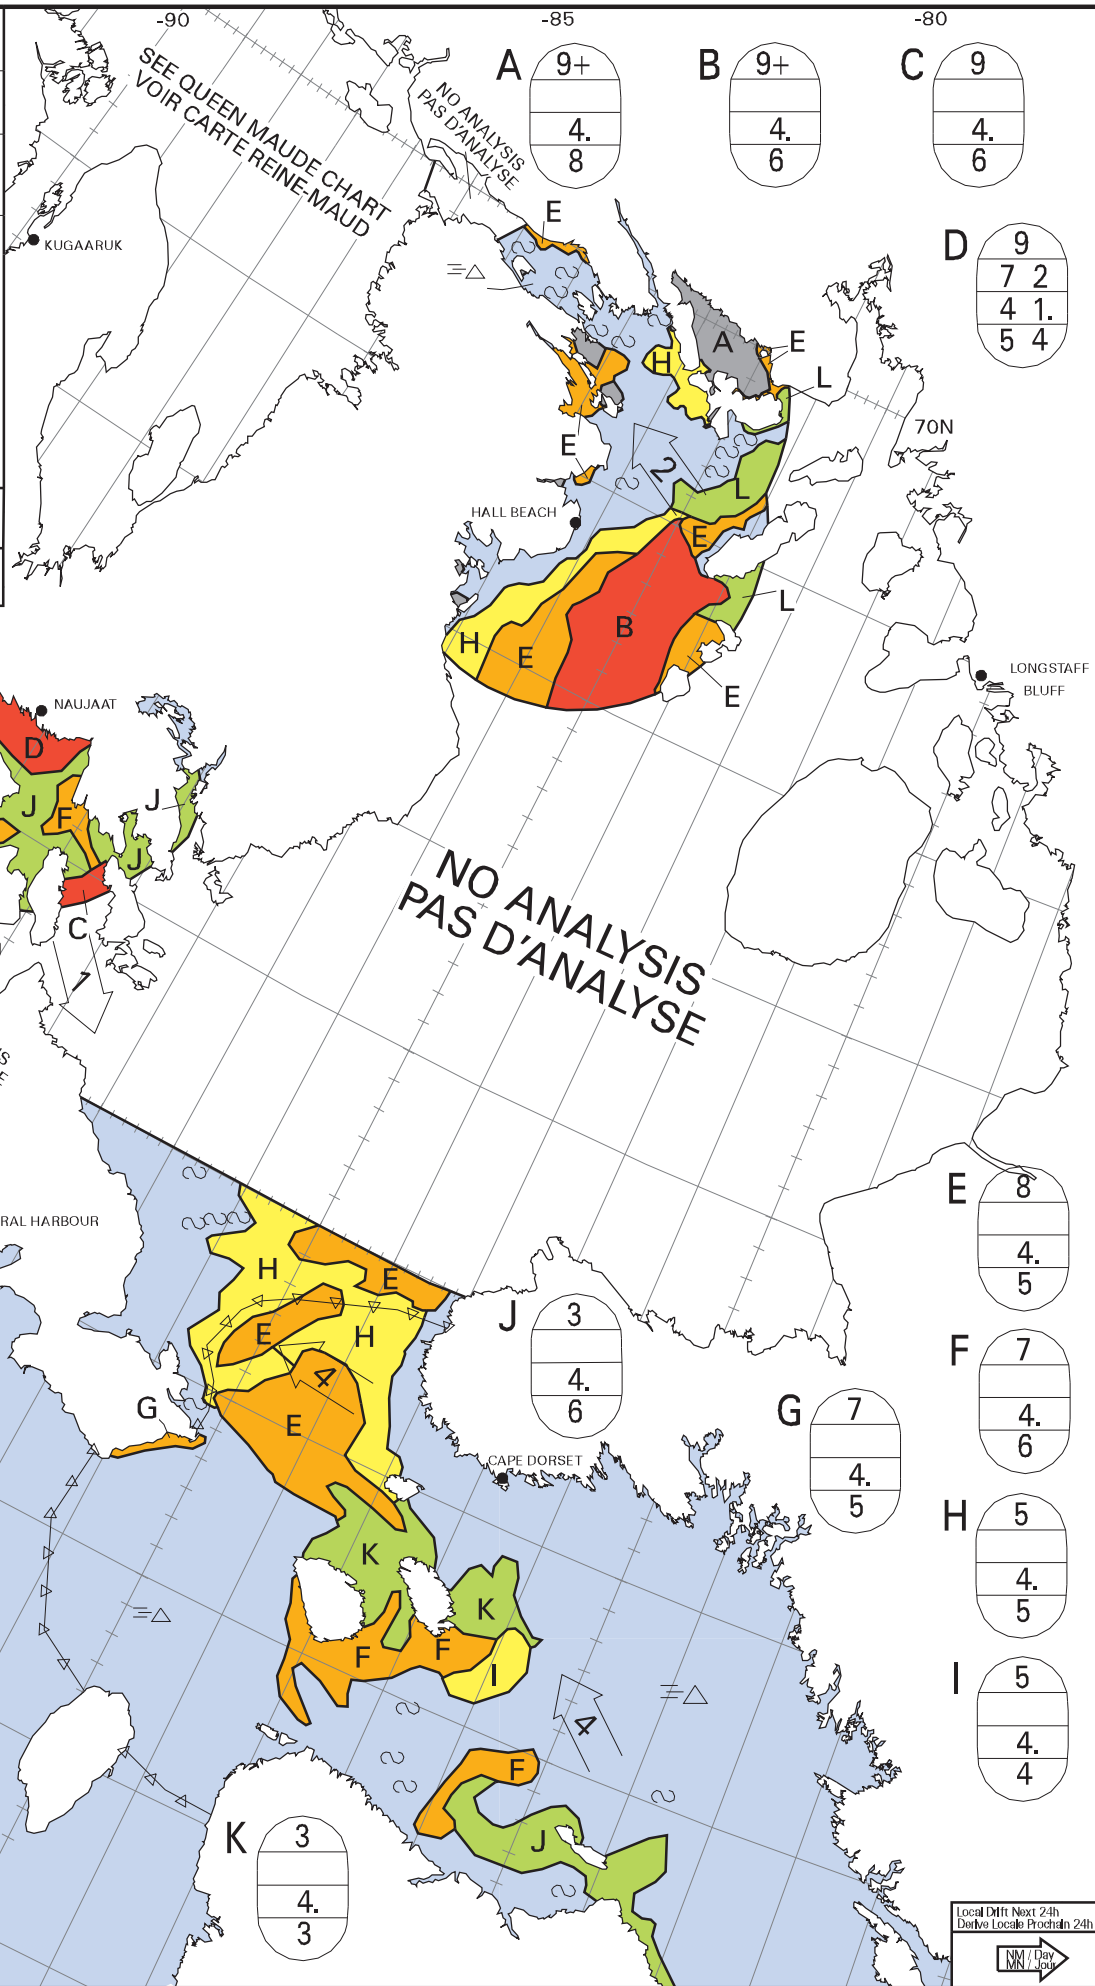

ICE CHART
CARTE DES GLACES

Foxe Basin
Bassin Foxe

V 1800Z
17 JUL/JUIL 2020

BASED ON/BASEE SUR:
RCM: 17/11-12Z Near all/p. tout

NOAA: 17/15Z
M cloud/généralement nuageux

CANADIAN ICE SERVICE
SERV ICE CANADIEN DES GLACES
© 2020 ENVIRONMENT AND CLIMATE CHANGE CANADA
ENVIRONNEMENT ET CHANGEMENT CLIMATIQUE CANADA

Local Drift Next 24h
Deriva Locale Prochain 24h
NN / Day