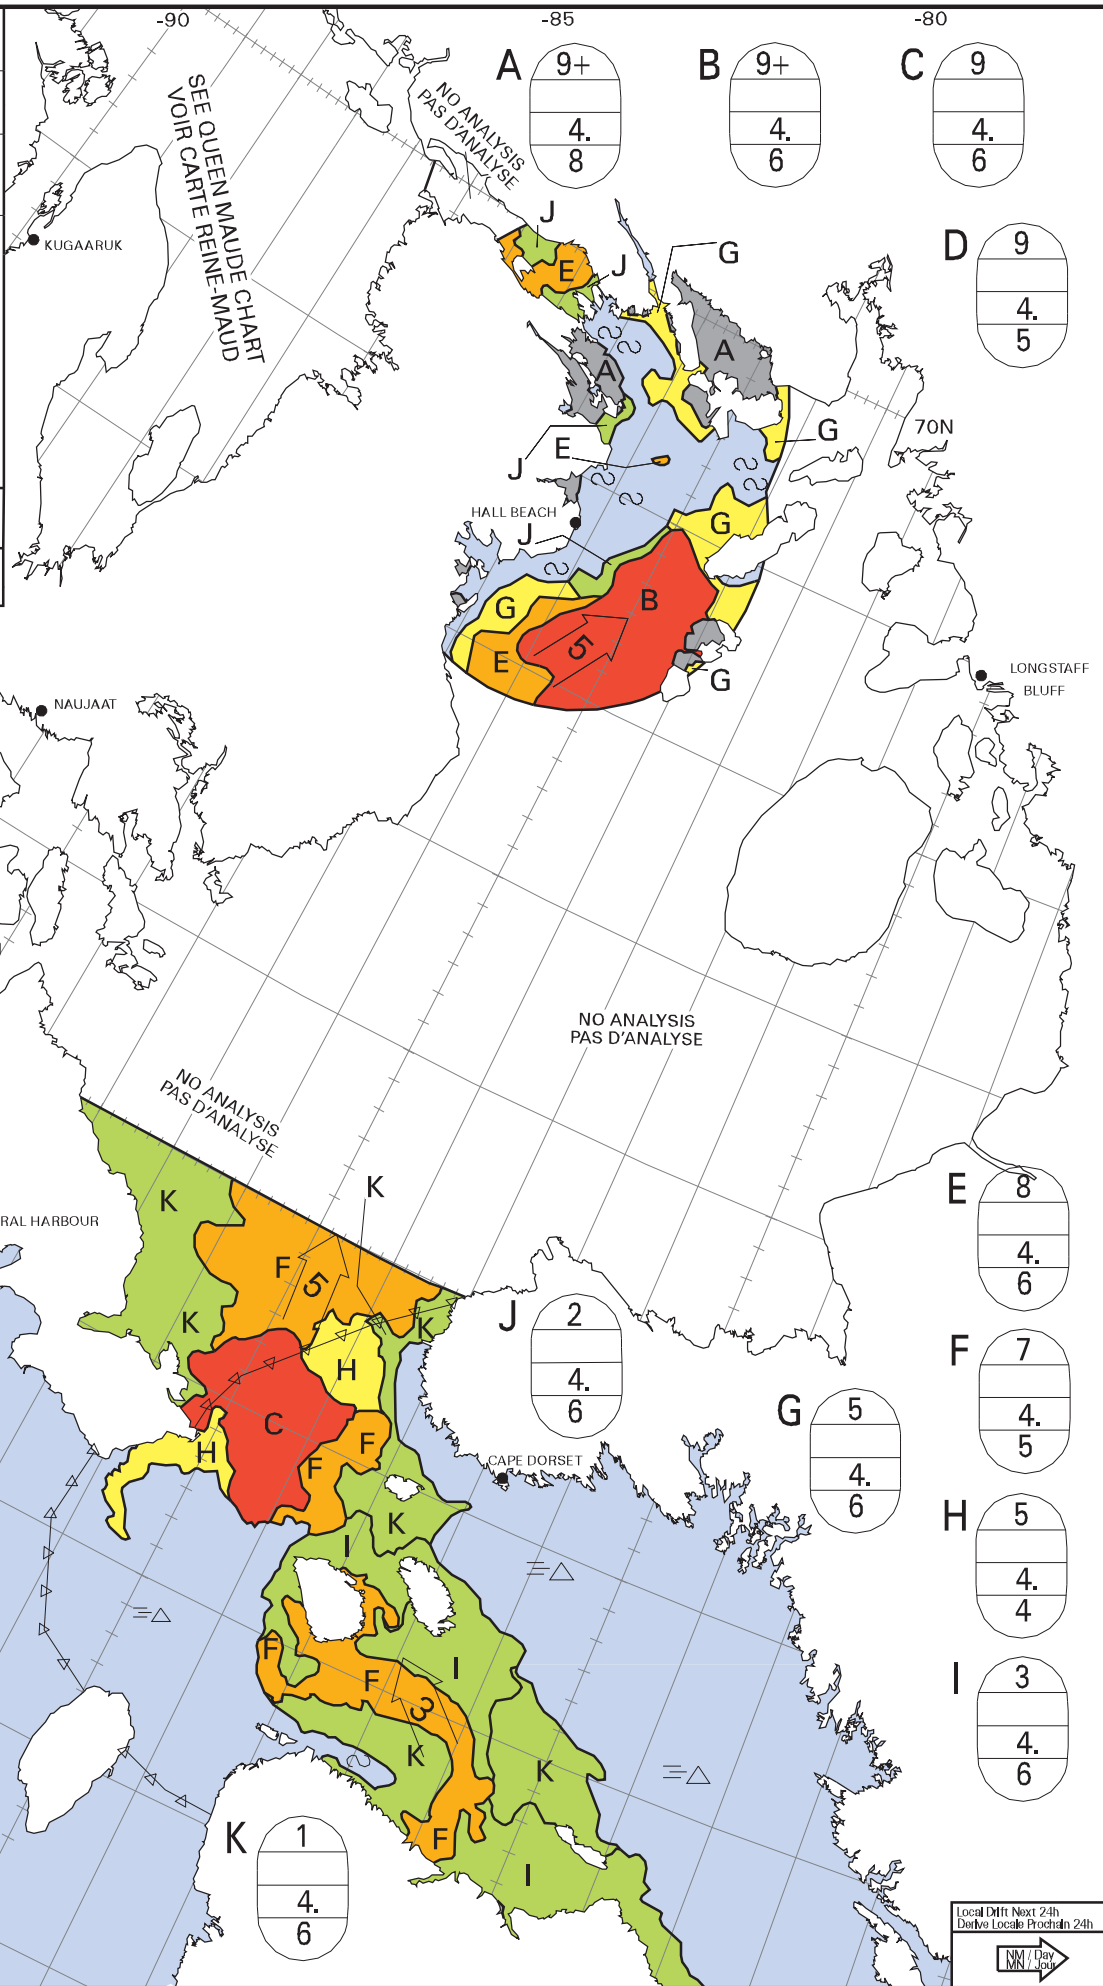

ICE CHART
CARTE DES GLACES

Foxe Basin
Bassin Foxe

V 1800Z

14 JUL/JUIL 2020

BASED ON/BASEE SUR:

CANADIAN ICE SERVICE
SERV ICE CANADIEN DES GLACES
© 2020 ENVIRONMENT AND CLIMATE CHANGE CANADA
ENVIRONNEMENT ET CHANGEMENT CLIMATIQUE CANADA

Local Diff Next 24h
Diffé Local Prochain 24h