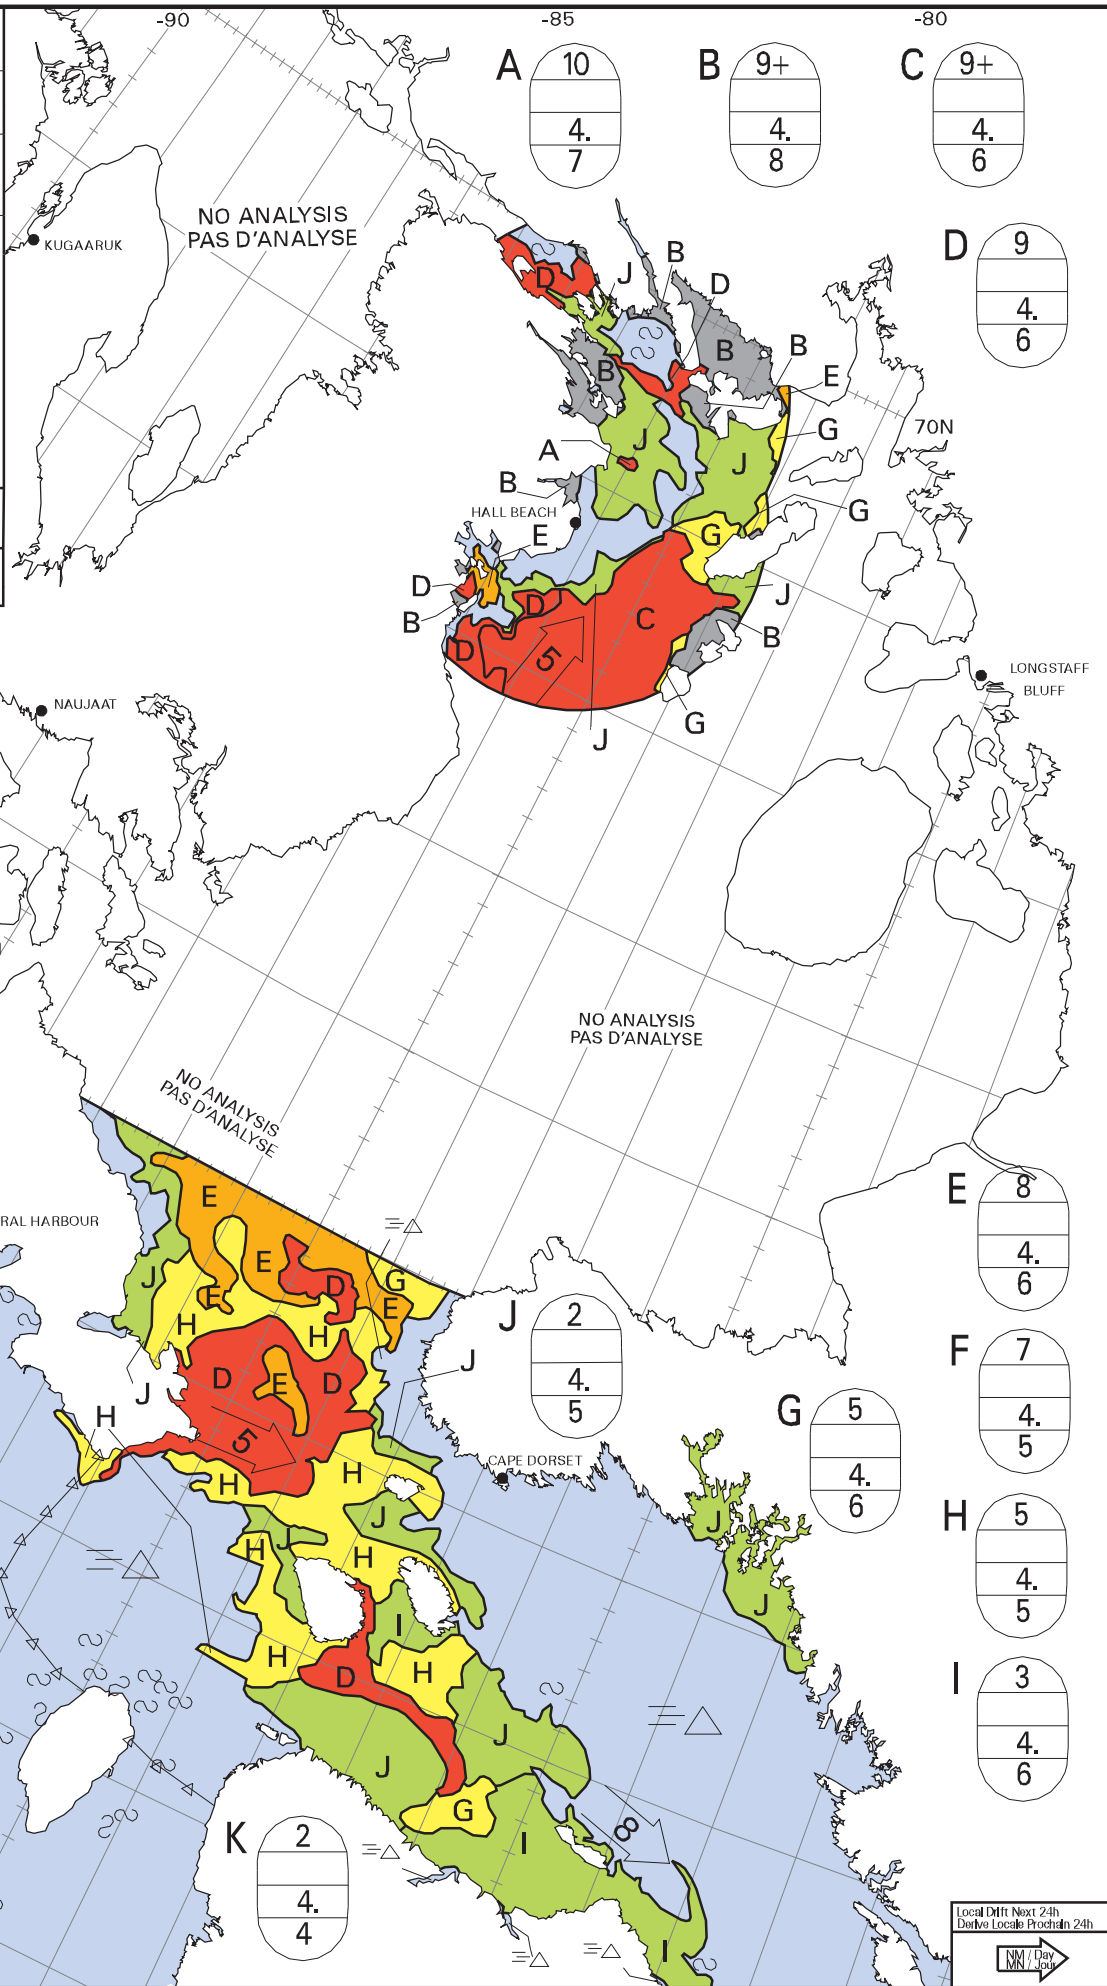

**ICE CHART
CARTE DES GLACES**

Foxe Basin
Bassin Foxe

V 1800Z
12 JUL/JUIL 2020

BASED ON/BASÉE SUR:

RCM: 12/12Z Foxe S and/et n

MODIS: 12/16Z Foxe
A few clouds/quelques nuages

CANADIAN ICE SERVICE
SERV ICE CANADIEN DES GLACES
© 2020 ENVIRONMENT AND CLIMATE CHANGE CANADA
ENVIRONNEMENT ET CHANGEMENT CLIMATIQUE CANADA

Local Diff Next 24h
Diffé Local Prochain 24h