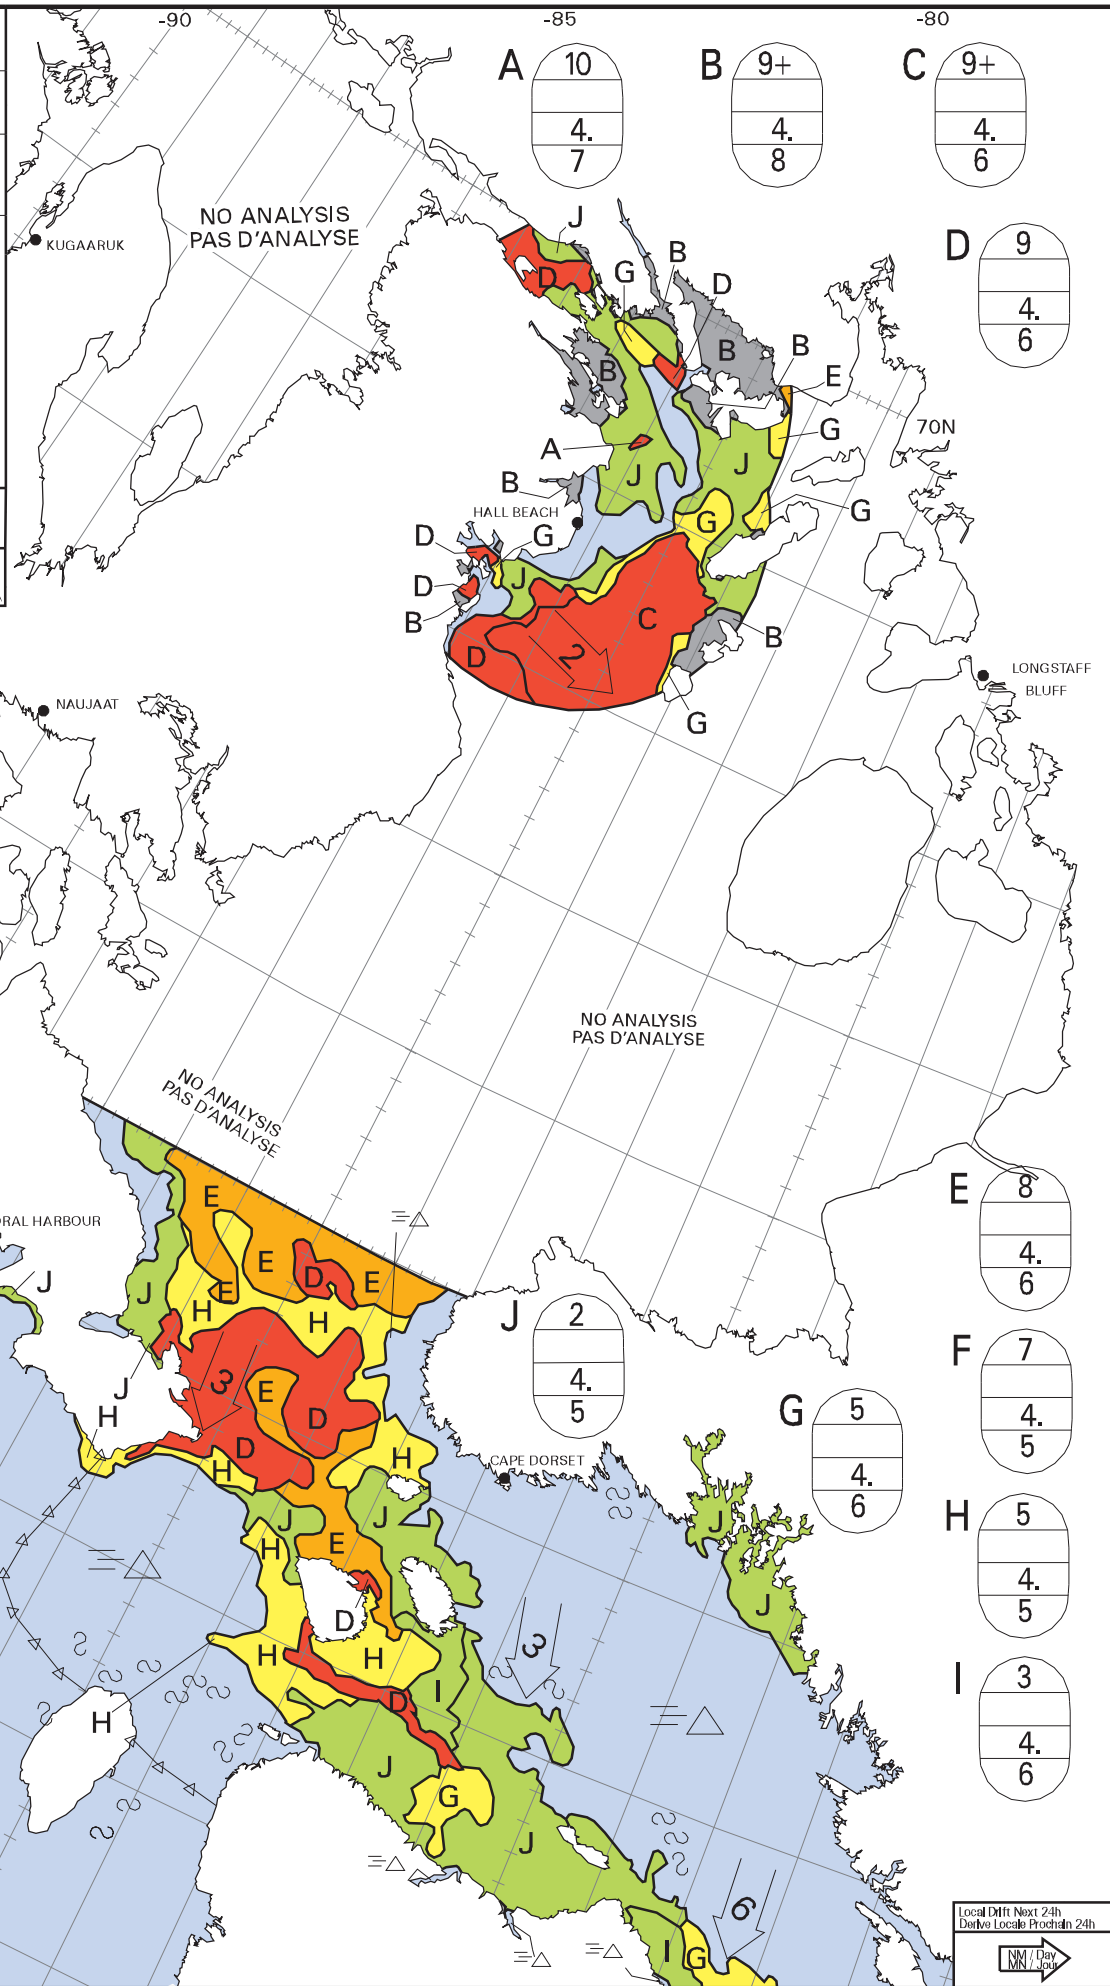

**ICE CHART
CARTE DES GLACES**

Foxe Basin
Bassin Foxe

V 1800Z
11 JUL/JUIL 2020

BASED ON/BASEE SUR:

RADARSAT 2: 11/12Z Hudson Str. W/O

RCM: 11/11Z Hudson Str. W/O

RCM: 11/12Z Foxe N

RCM: 11/11Z Roes Welcome

CANADIAN ICE SERVICE
SERV ICE CANADIEN DES GLACES
© 2020 ENVIRONMENT AND CLIMATE CHANGE CANADA
ENVIRONNEMENT ET CHANGEMENT CLIMATIQUE CANADA

Local Diff Next 24h
Diffé Local Prochain 24h