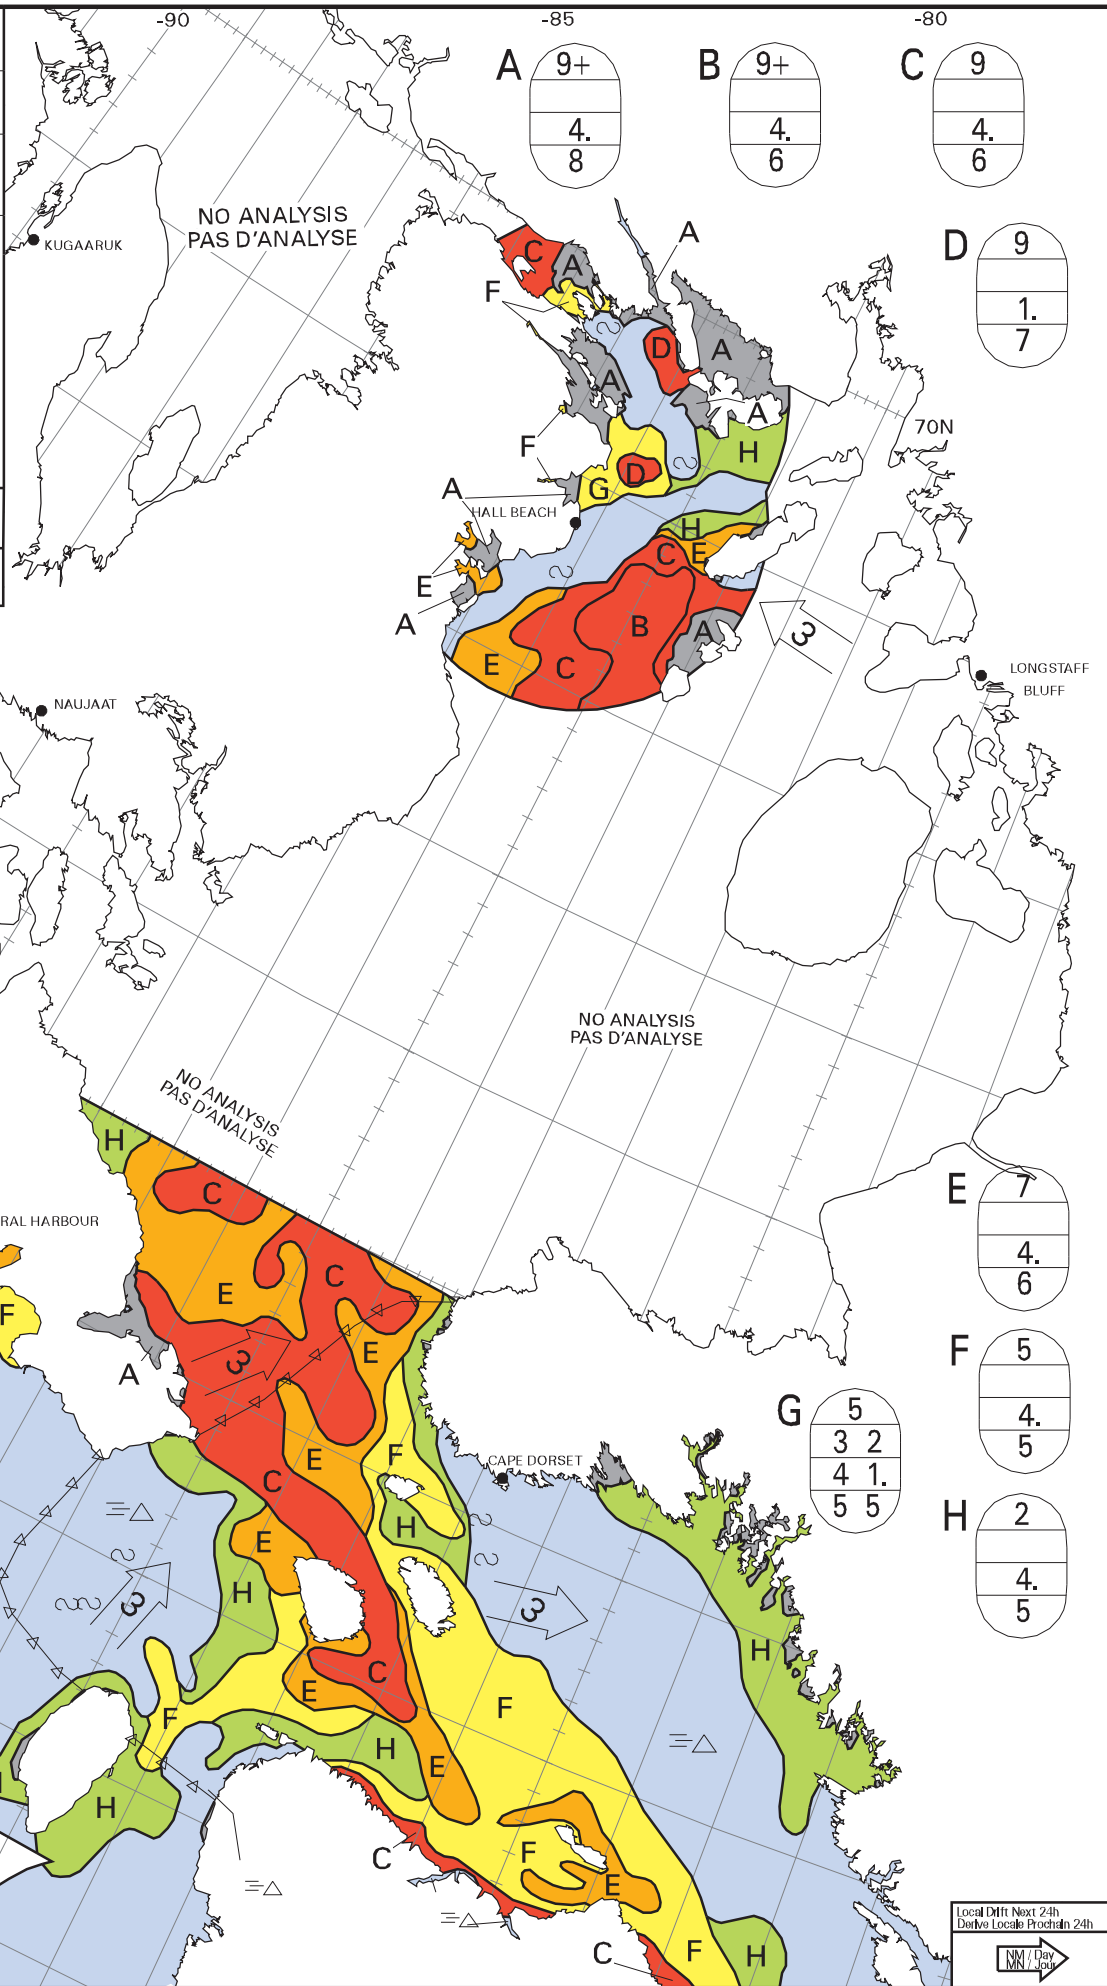

**ICE CHART
CARTE DES GLACES**

Foxe Basin
Bassin Foxe

V 1800Z
06 JUL/JUIL 2020

BASED ON/BASÉ SUR:

RADARSAT 2: 06/12Z W of/ouest de 80W

RCM: 05/23Z

Ship/Navire: CGSB 06/14Z Hudson Str. W/O
#XJAD 06/16Z Hudson St

Ship/Navire: #CFEX 06/16Z Hudson Str. W/O
#VCWL 06/16Z Hudson S

CANADIAN ICE SERVICE
SERV ICE CANADIEN DES GLACES
© 2020 ENVIRONMENT AND CLIMATE CHANGE CANADA
ENVIRONNEMENT ET CHANGEMENT CLIMATIQUE CANADA

Local Diff Next 24h
Diffé Local Prochain 24h