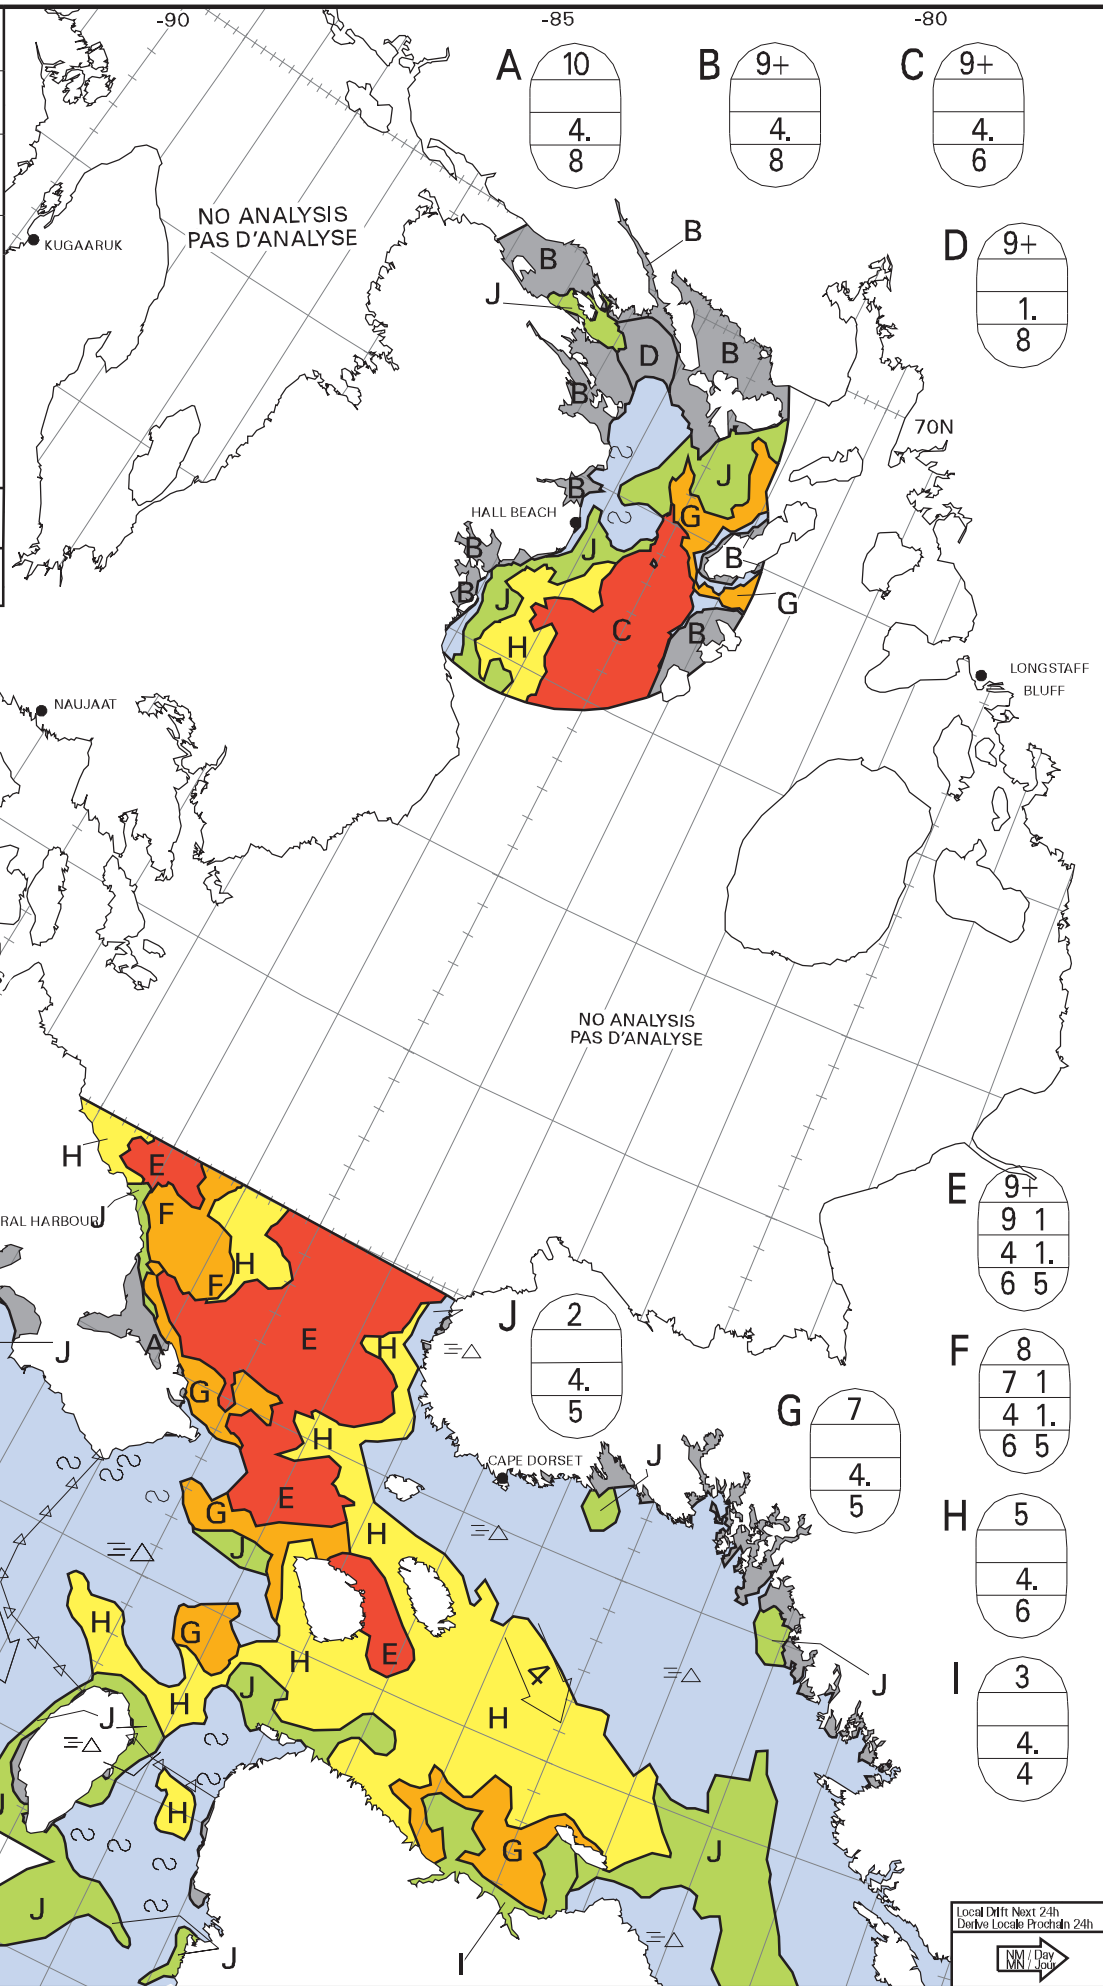

**ICE CHART  
CARTE DES GLACES**

Foxe Basin  
Bassin Foxe

V 1800Z  
**01 JUL/JUIL 2020**

BASED ON/BASÉE SUR:

SENTINEL-1: 01/11Z Foxe

RADARSAT 2: 01/12Z Foxe

NOAA-18: 01/15Z Foxe

CANADIAN ICE SERVICE  
SERVICE CANADIEN DES GLACES  
© 2020 ENVIRONMENT AND CLIMATE CHANGE CANADA  
ENVIRONNEMENT ET CHANGEMENT CLIMATIQUE CANADA

Local Diff Next 24h  
Diffé Local Prochain 24h