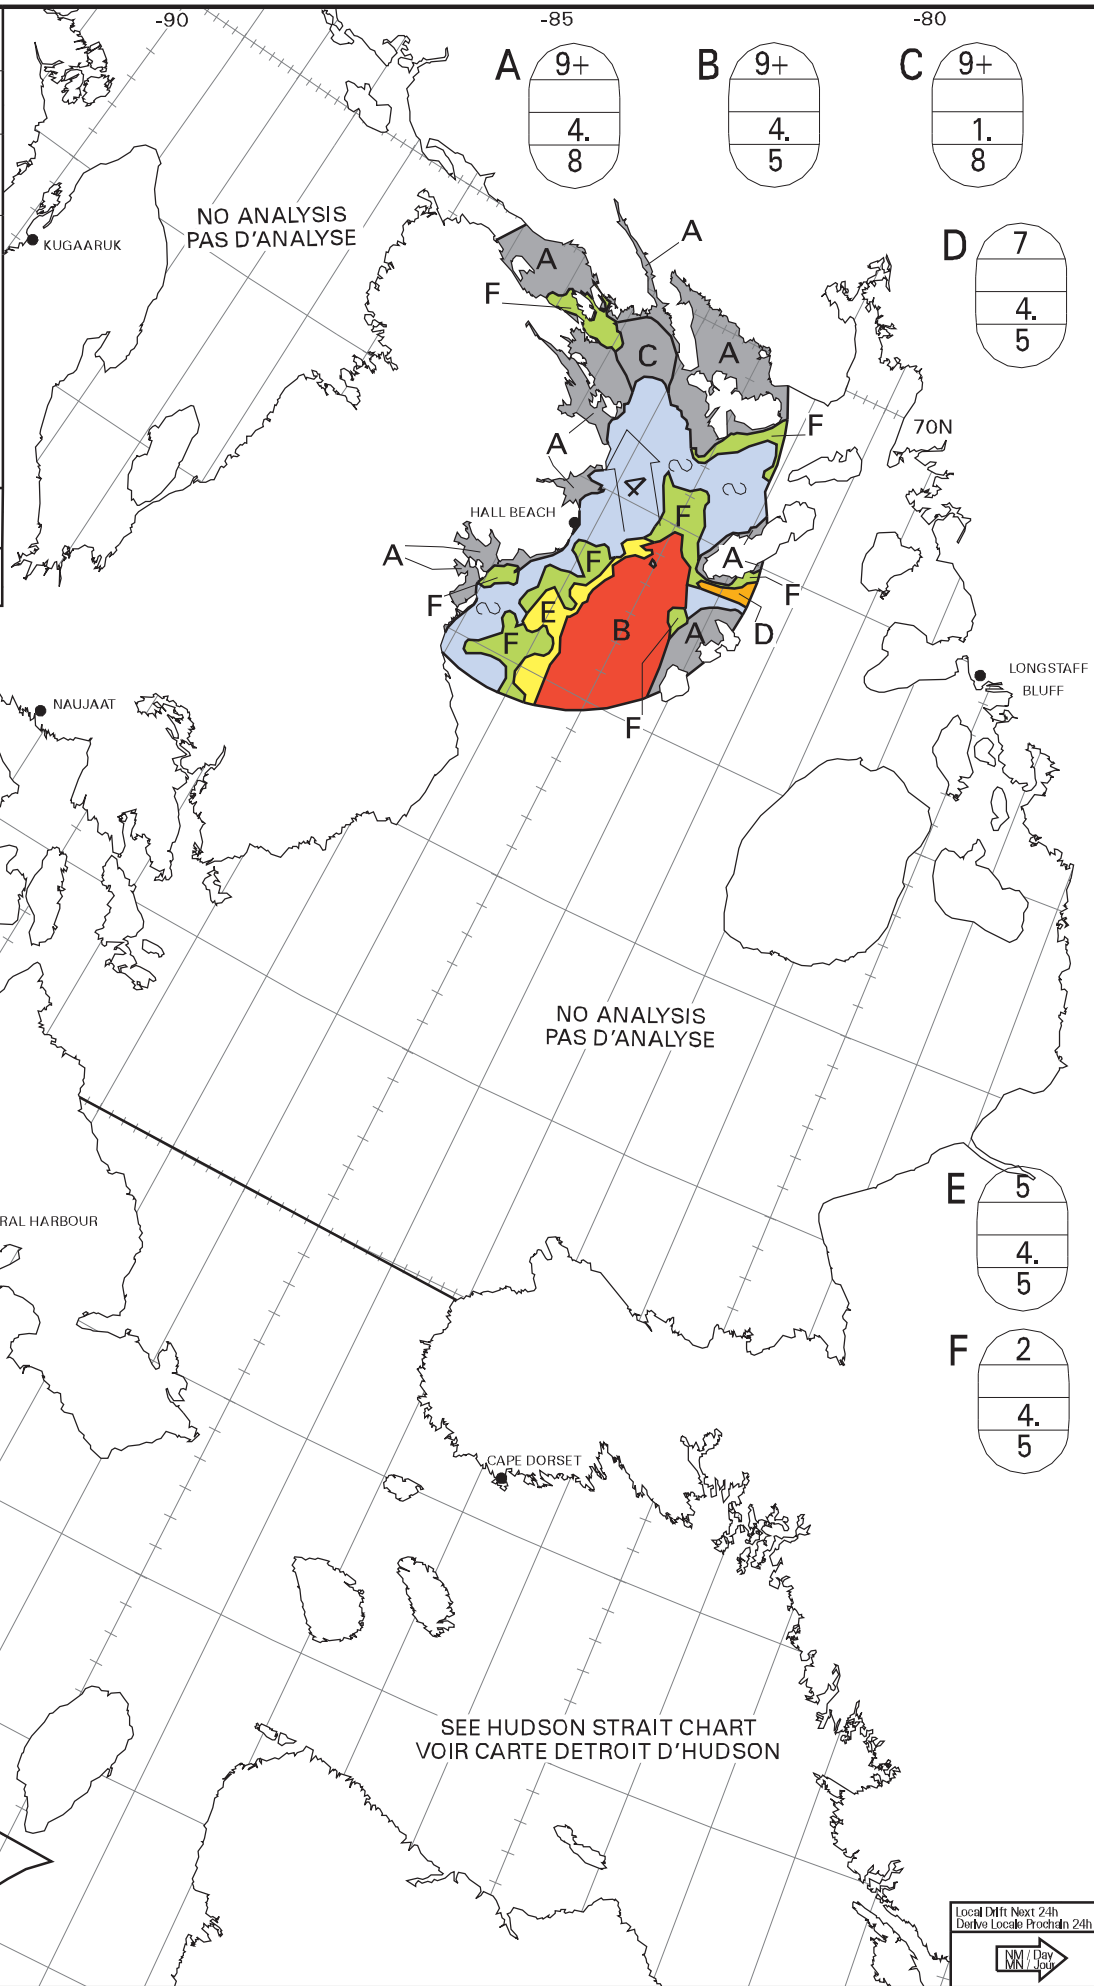

ICE CHART
CARTE DES GLACES

Foxe Basin
Bassin Foxe

V 1800Z
27 JUN/JUIN 2020

BASED ON/BASÉE SUR:
RADARSAT 2: 27/12Z
SENTINEL-1: 27/12Z

CANADIAN ICE SERVICE
SERV ICE CANADIEN DES GLACES
© 2020 ENVIRONMENT AND CLIMATE CHANGE CANADA
ENVIRONNEMENT ET CHANGEMENT CLIMATIQUE CANADA

Local Diff Next 24h
Devié Localé Prochain 24h