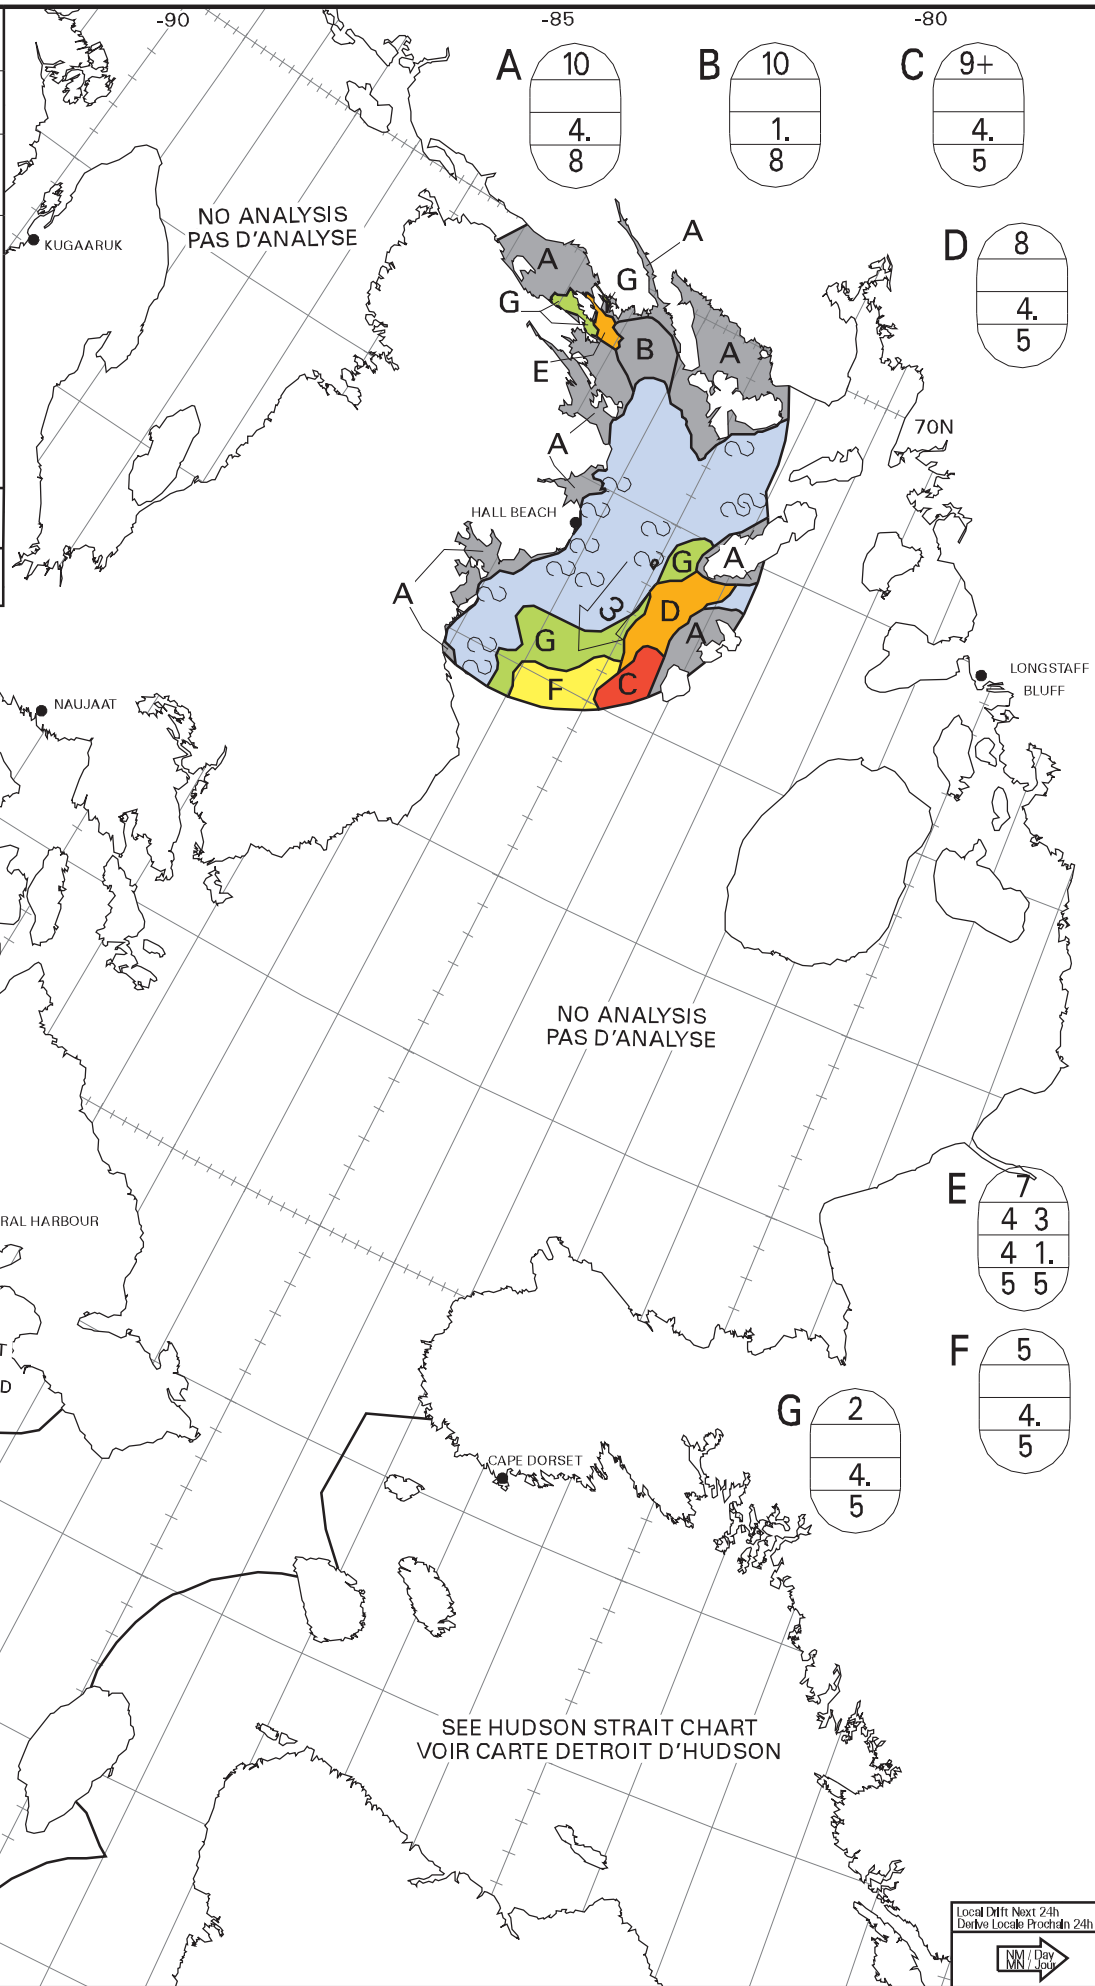

ICE CHART
CARTE DES GLACES

Foxe Basin
Bassin Foxe

V 1800Z
20 JUN/JUIN 2020

BASED ON/BASÉE SUR:

RADARSAT 2: 20/11Z Foxe

SENTINEL-1: 20/12Z Boothia

RCM: 20/12Z Foxe NW/NO

CANADIAN ICE SERVICE
SERV ICE CANADIEN DES GLACES
© 2020 ENVIRONMENT AND CLIMATE CHANGE CANADA
ENVIRONNEMENT ET CHANGEMENT CLIMATIQUE CANADA