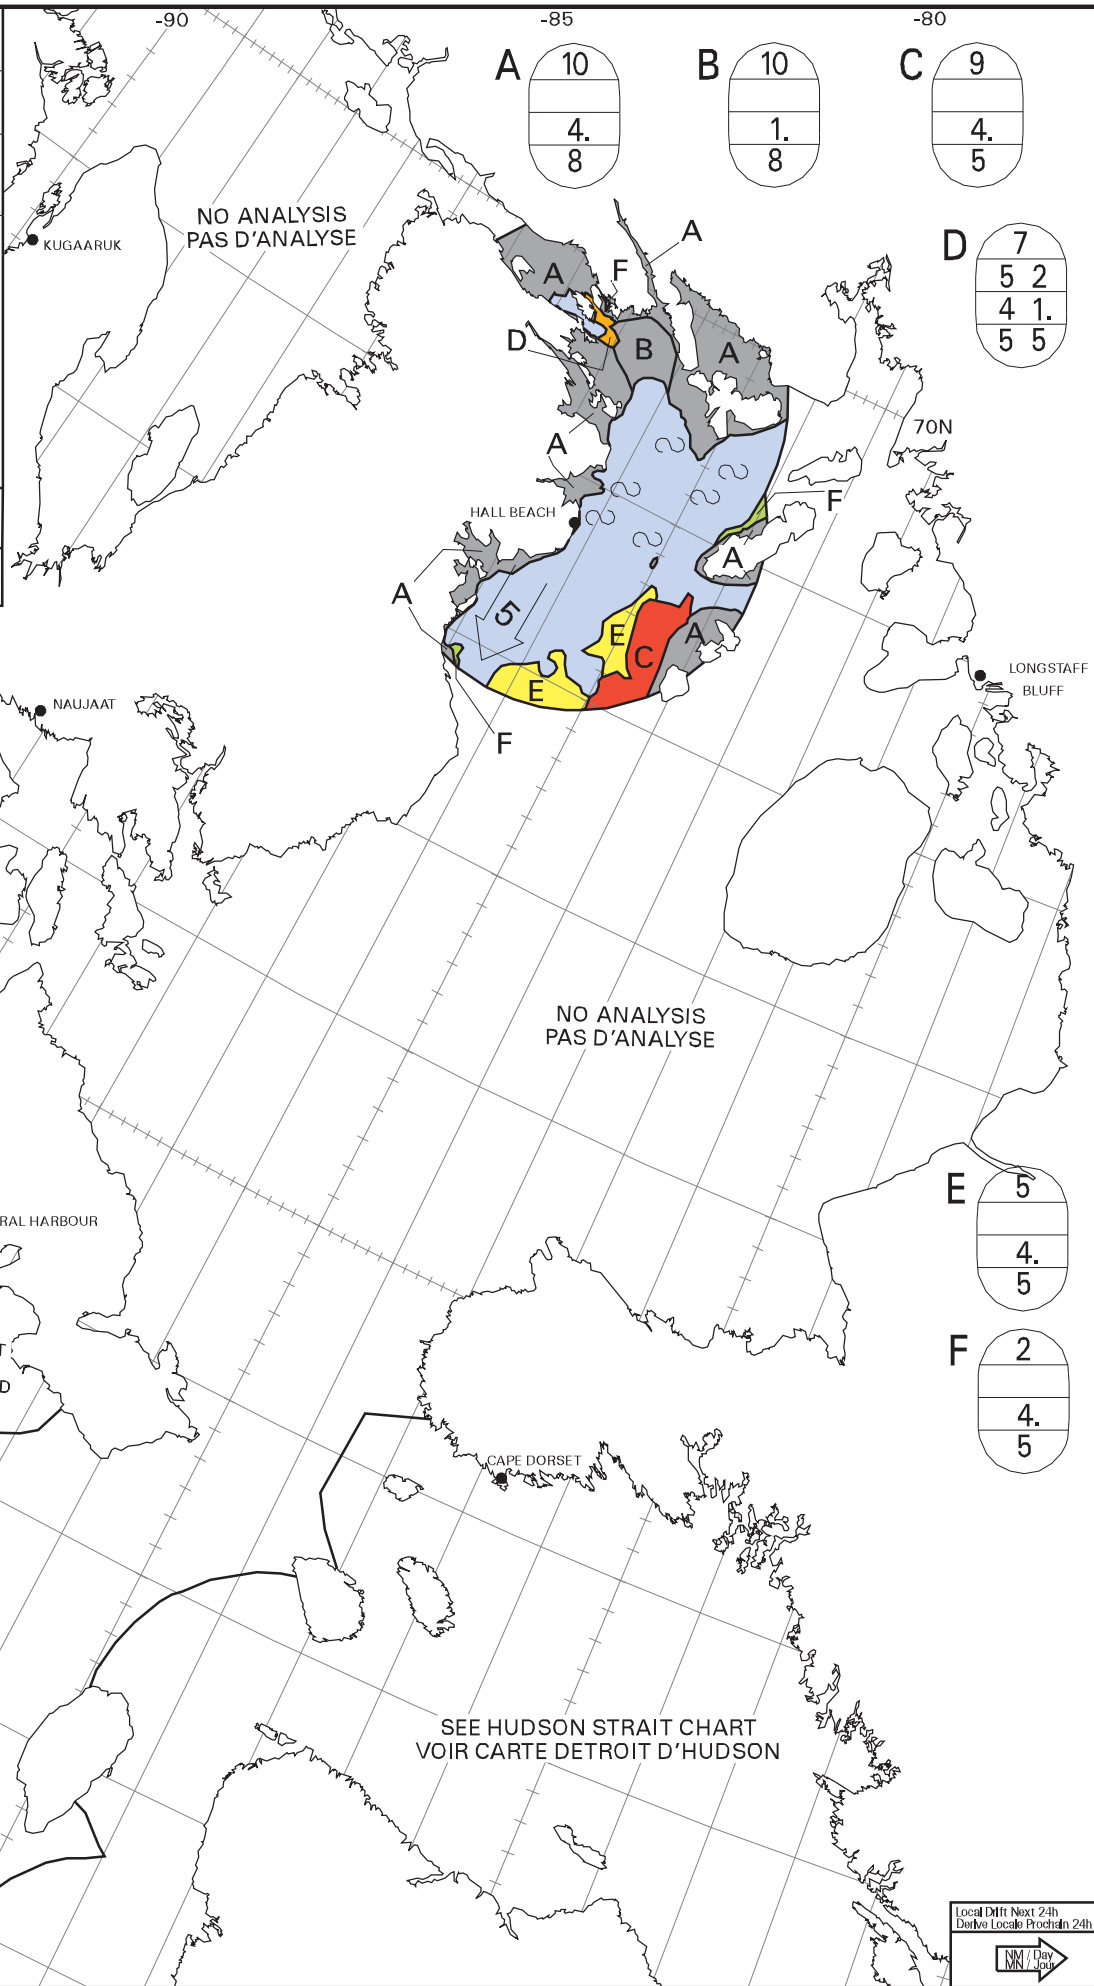

ICE CHART
CARTE DES GLACES

Foxe Basin
Bassin Foxe

V 1800Z
17 JUN/JUIN 2020

BASED ON/BASÉE SUR:
RADARSAT 2: 17/12Z
RCM: 17/12Z

CANADIAN ICE SERVICE
SERV ICE CANADIEN DES GLACES
© 2020 ENVIRONMENT AND CLIMATE CHANGE CANADA
ENVIRONNEMENT ET CHANGEMENT CLIMATIQUE CANADA

Local Diff Next 24h
Diffé Local Prochain 24h