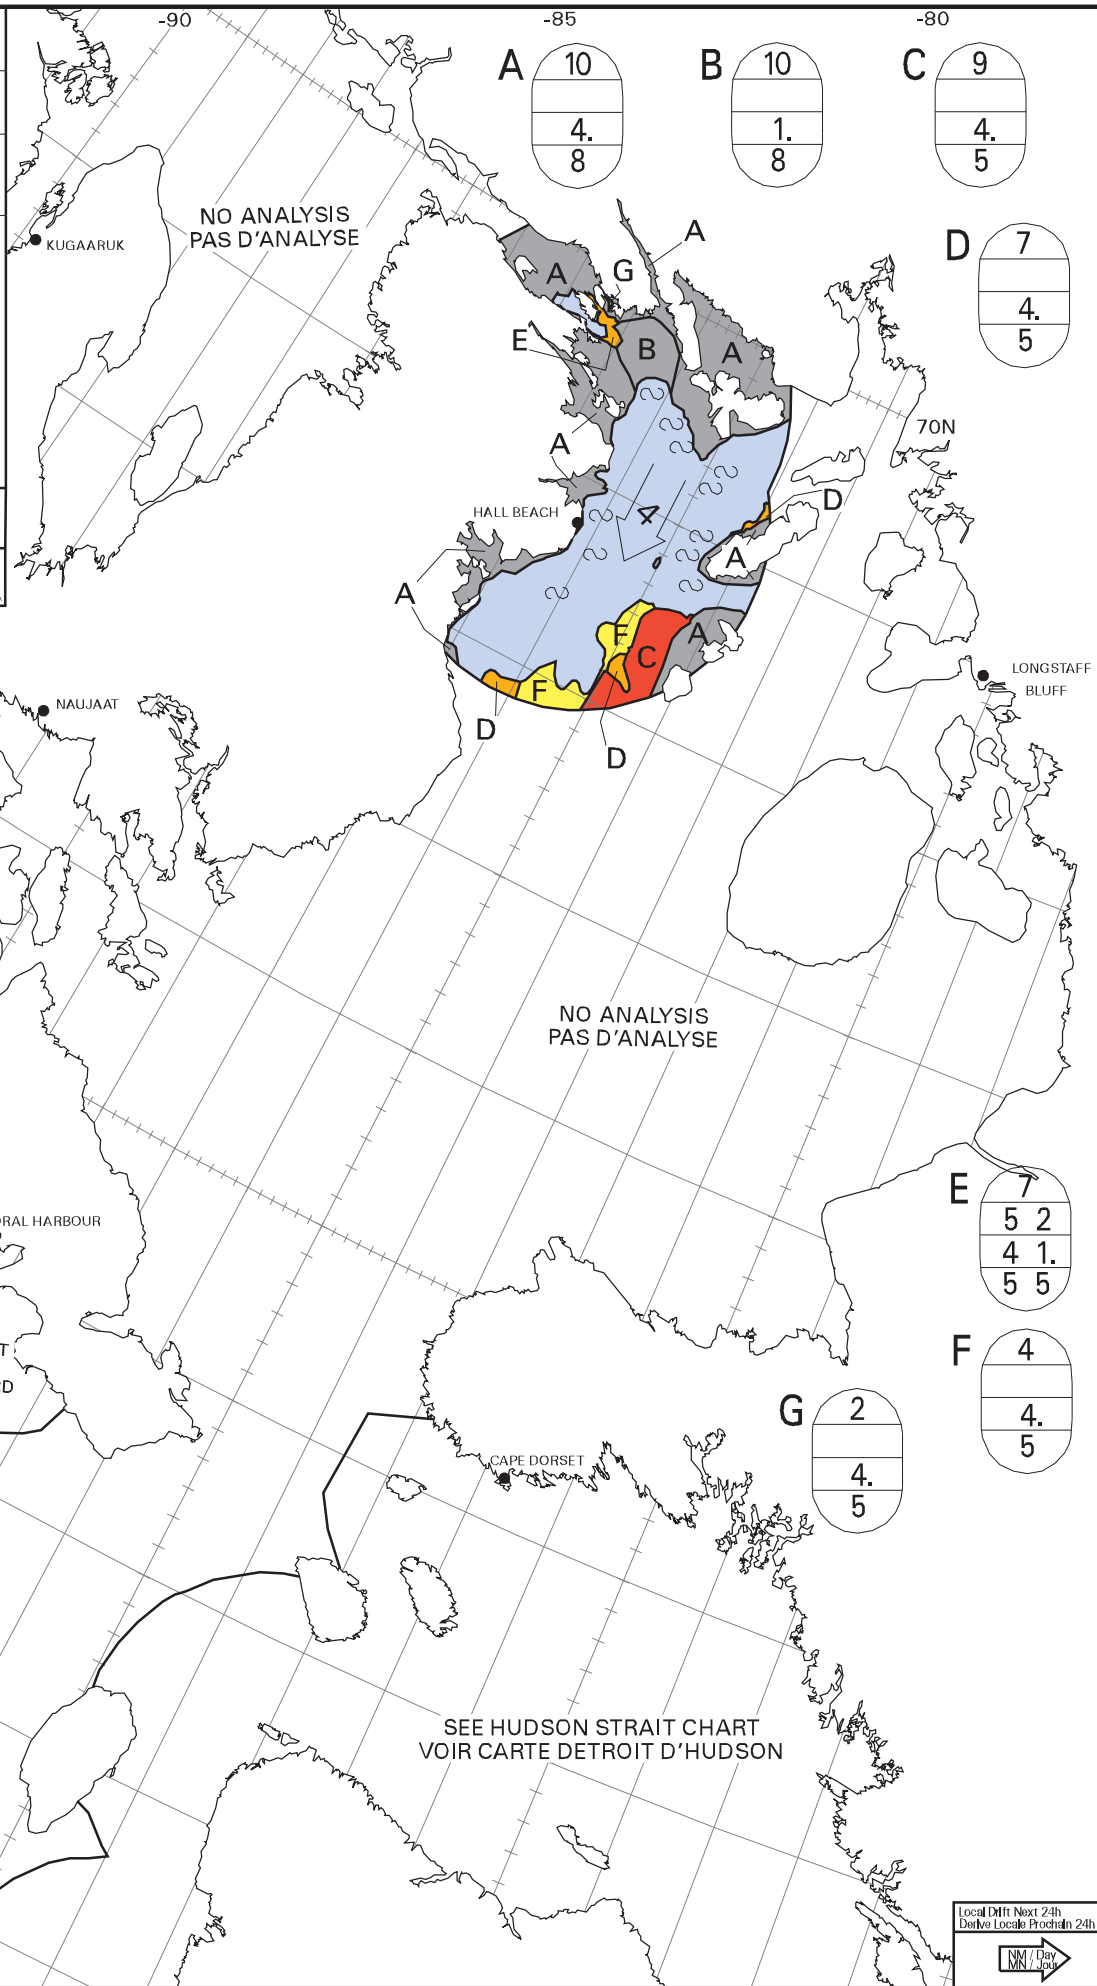

ICE CHART  
CARTE DES GLACES

Foxe Basin  
Bassin Foxe

V 1800Z  
16 JUN/JUIN 2020

BASED ON/BASEE SUR:  
RADARSAT 2: 16/12Z

CANADIAN ICE SERVICE  
SERV ICE CANADIEN DES GLACES  
© 2020 ENVIRONMENT AND CLIMATE CHANGE CANADA  
ENVIRONNEMENT ET CHANGEMENT CLIMATIQUE CANADA

A

10
4.
8

B

10
1.
8

C

9
4.
5

D

7
4.
5

E

7
5 2
4 1.
5 5

F

4
4.
5

G

2
4.
5

Local Drift Next 24h  
Derive Locale Prochain 24h