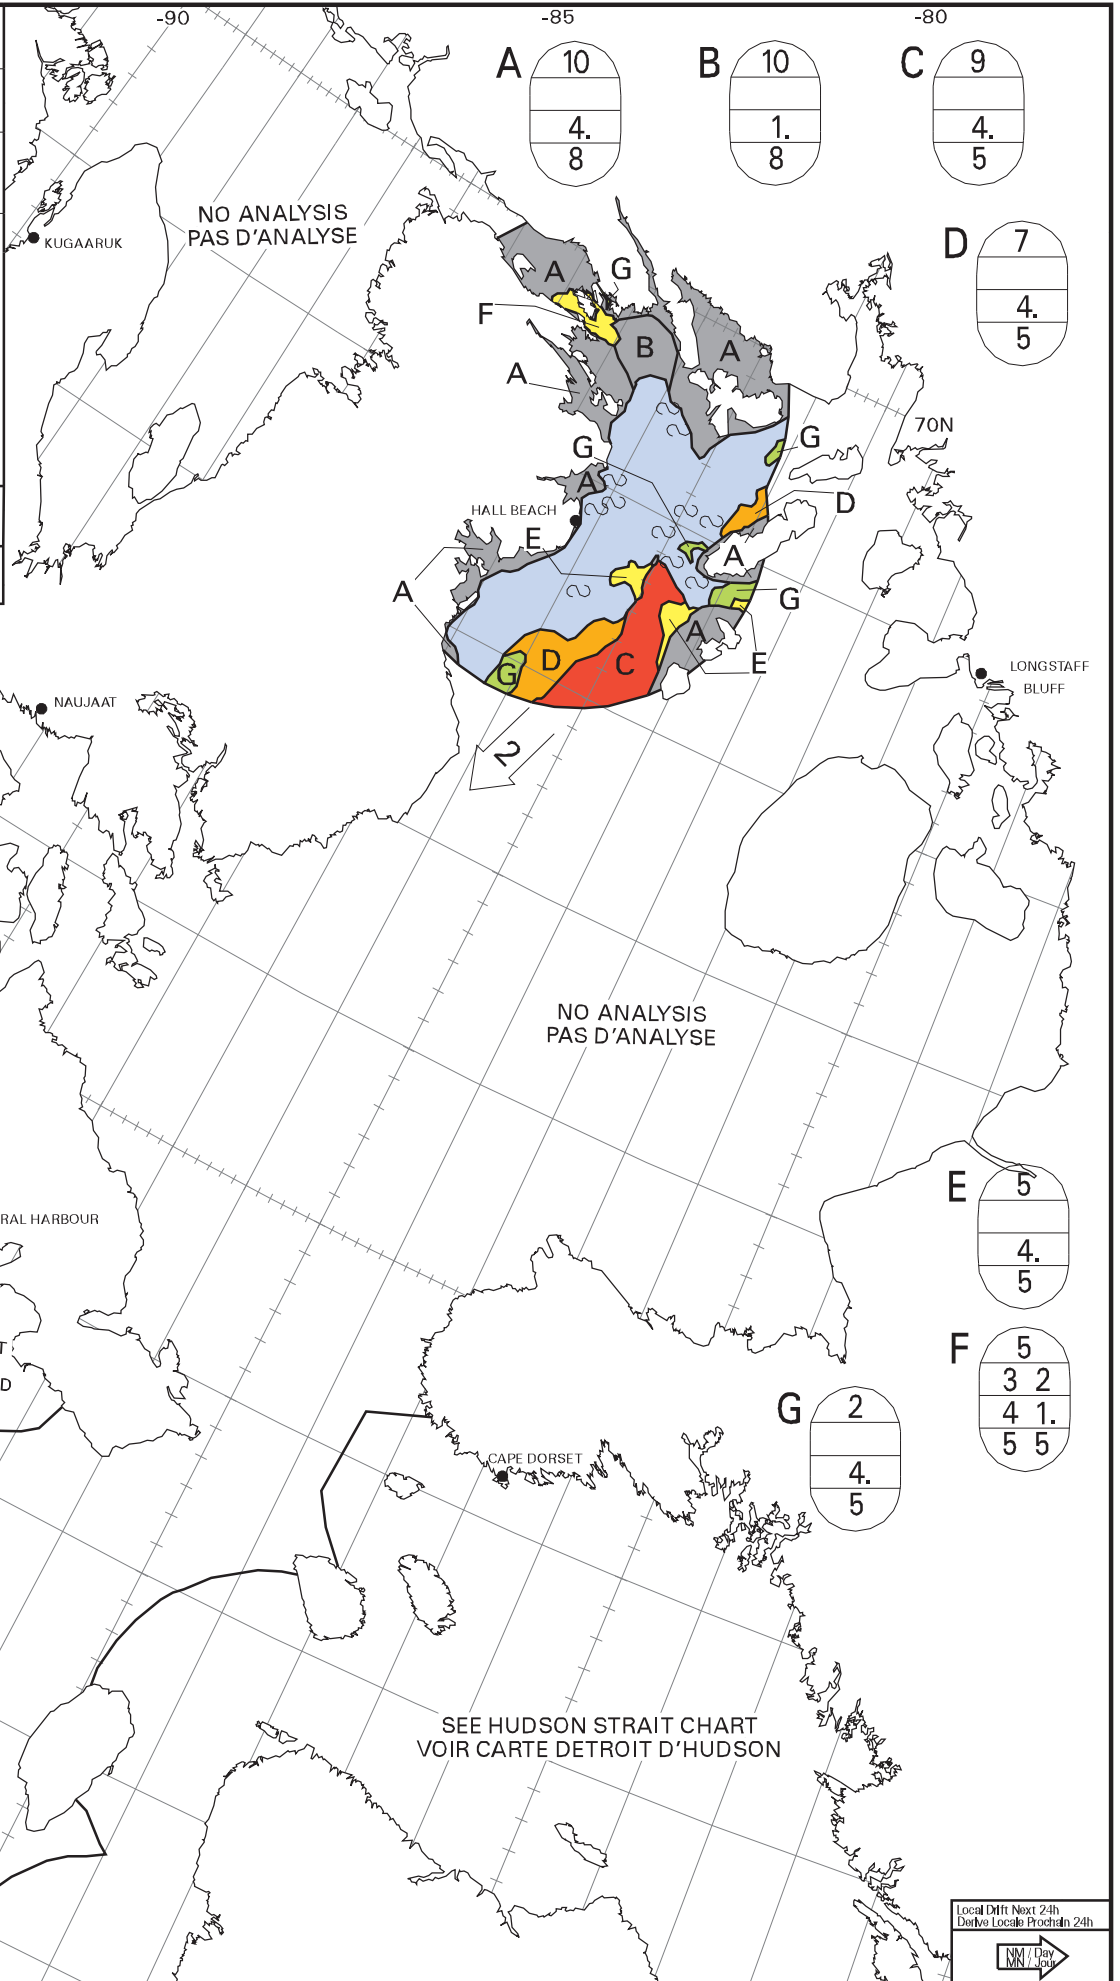

**ICE CHART  
CARTE DES GLACES**

Foxe Basin  
Bassin Foxe

V 1800Z  
**13 JUN/JUIN 2020**

BASED ON/BASÉE SUR:  
RADARSAT 2: 13/12Z  
RCM: 13/12Z

CANADIAN ICE SERVICE  
SERV ICE CANADIEN DES GLACES  
© 2020 ENVIRONMENT AND CLIMATE CHANGE CANADA  
ENVIRONNEMENT ET CHANGEMENT CLIMATIQUE CANADA

Local Diff Next 24h  
Devié Localé Prochain 24h