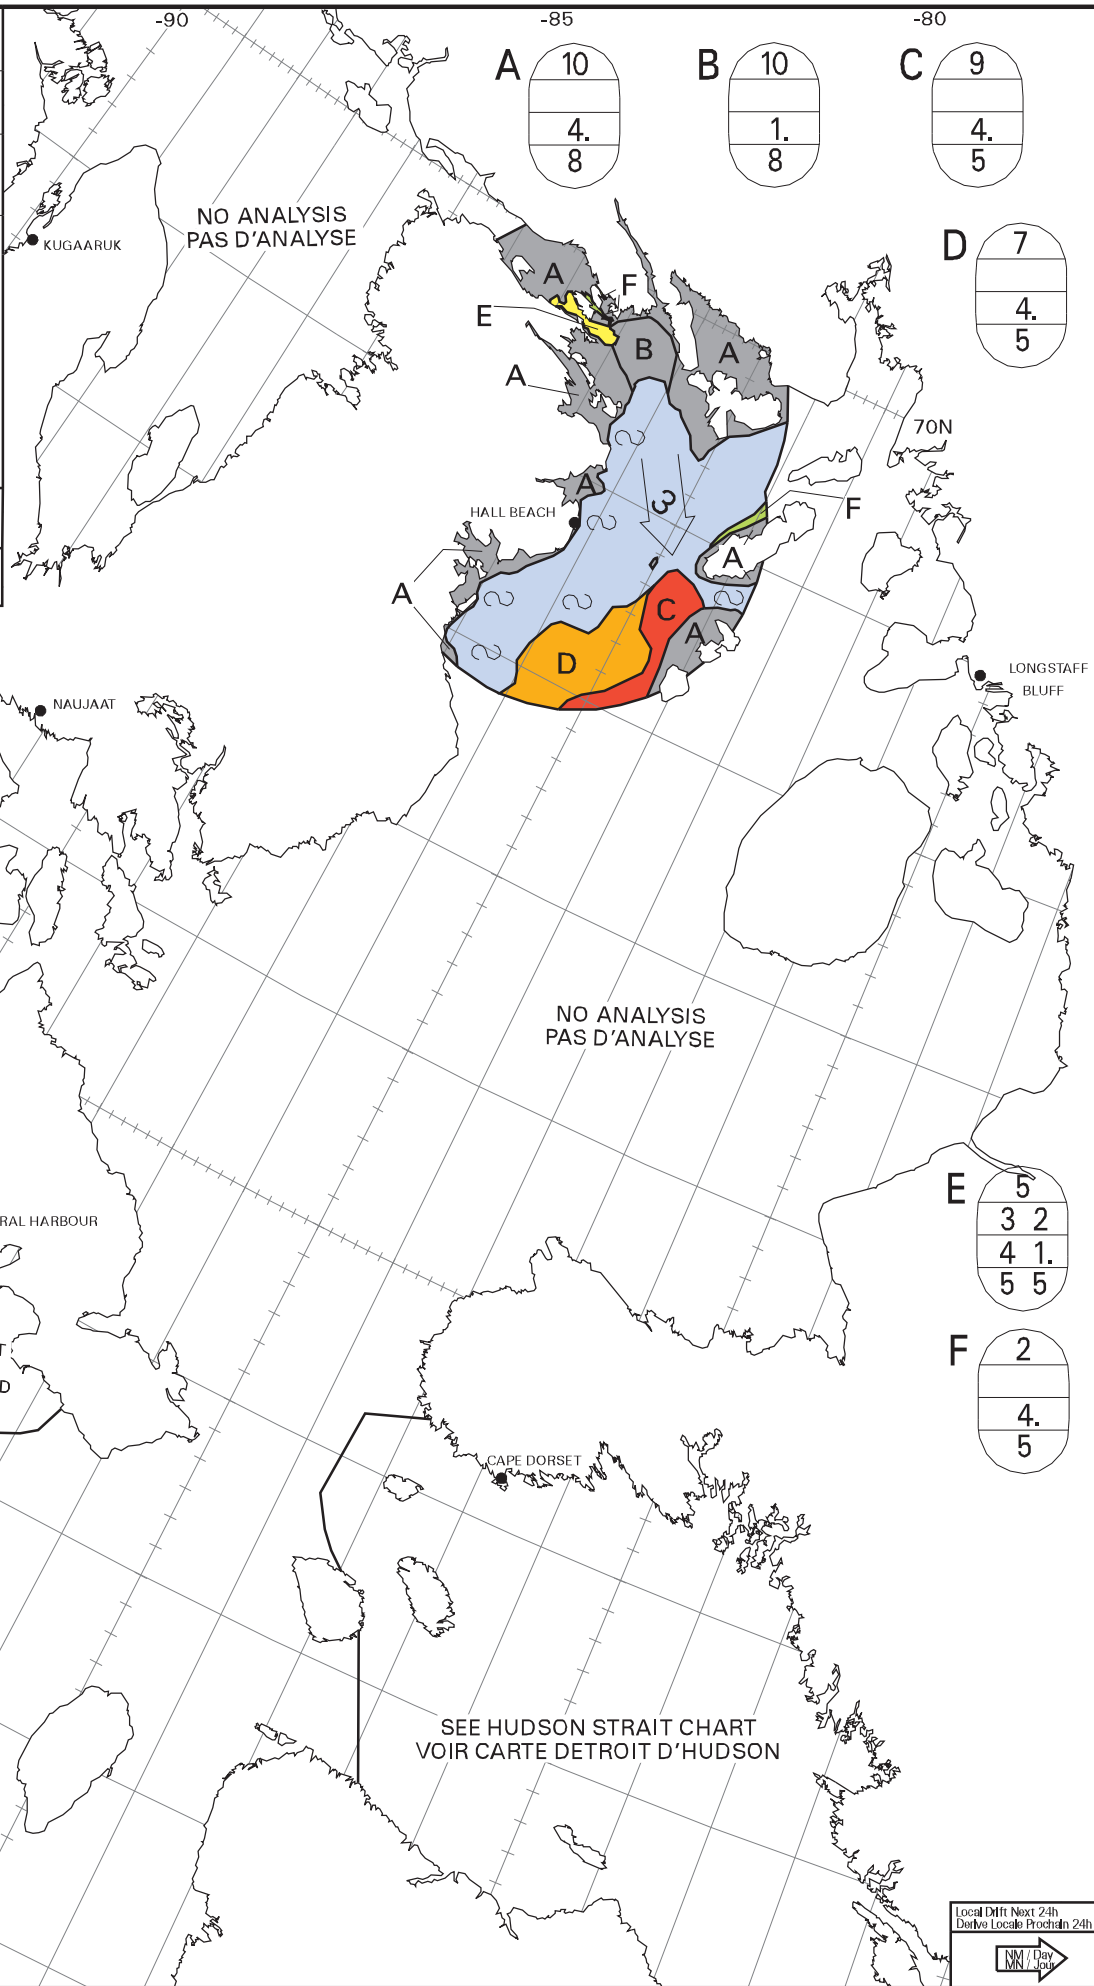

ICE CHART
CARTE DES GLACES

Foxe Basin
Bassin Foxe

V 1800Z
11 JUN/JUIN 2020

BASED ON/BASEE SUR:
NOAA-17: 11/15Z
GOES: 11/15Z

A few clouds/quelques nuages

CANADIAN ICE SERVICE
SERV ICE CANADIEN DES GLACES
© 2020 ENVIRONMENT AND CLIMATE CHANGE CANADA
ENVIRONNEMENT ET CHANGEMENT CLIMATIQUE CANADA

A

10
4.
8

B

10
1.
8

C

9
4.
5

D

7
4.
5

E

5
3 2
4 1.
5 5

F

2
4.
5

Local Drift Next 24h
Derive Local Prochain 24h