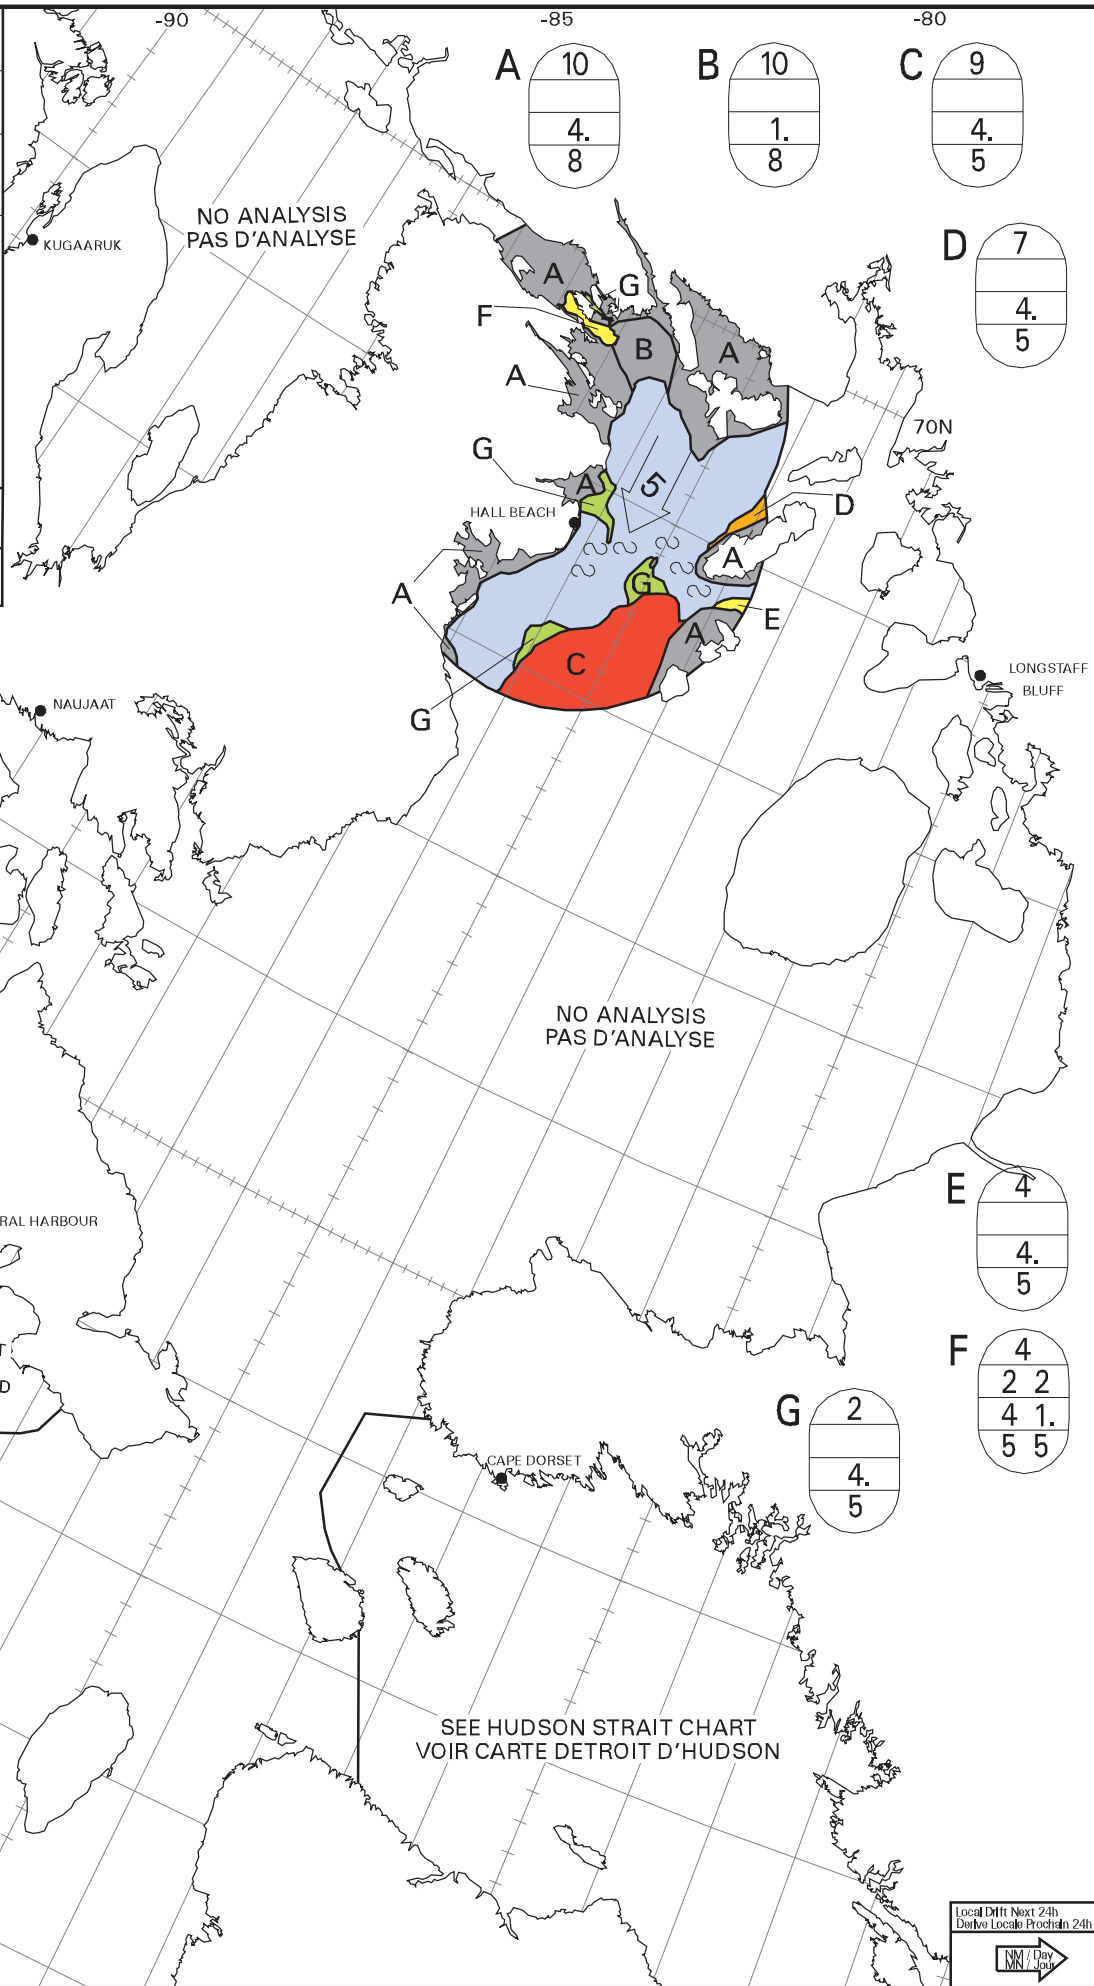

**ICE CHART
CARTE DES GLACES**

**Foxe Basin
Bassin Foxe**

V 1800Z
09 JUN/JUIN 2020

BASED ON/BASÉE SUR:

RCM: 09/12Z E
09/1230Z W/O

RADARSAT 2: 09/12Z

NOAA-19: 09/15Z
A few clouds/quelques nuages

CANADIAN ICE SERVICE
SERVICE CANADIEN DES GLACES
© 2020 ENVIRONMENT AND CLIMATE CHANGE CANADA
ENVIRONNEMENT ET CHANGEMENT CLIMATIQUE CANADA

Local Diff Next 24h
Diffé Local Prochain 24h