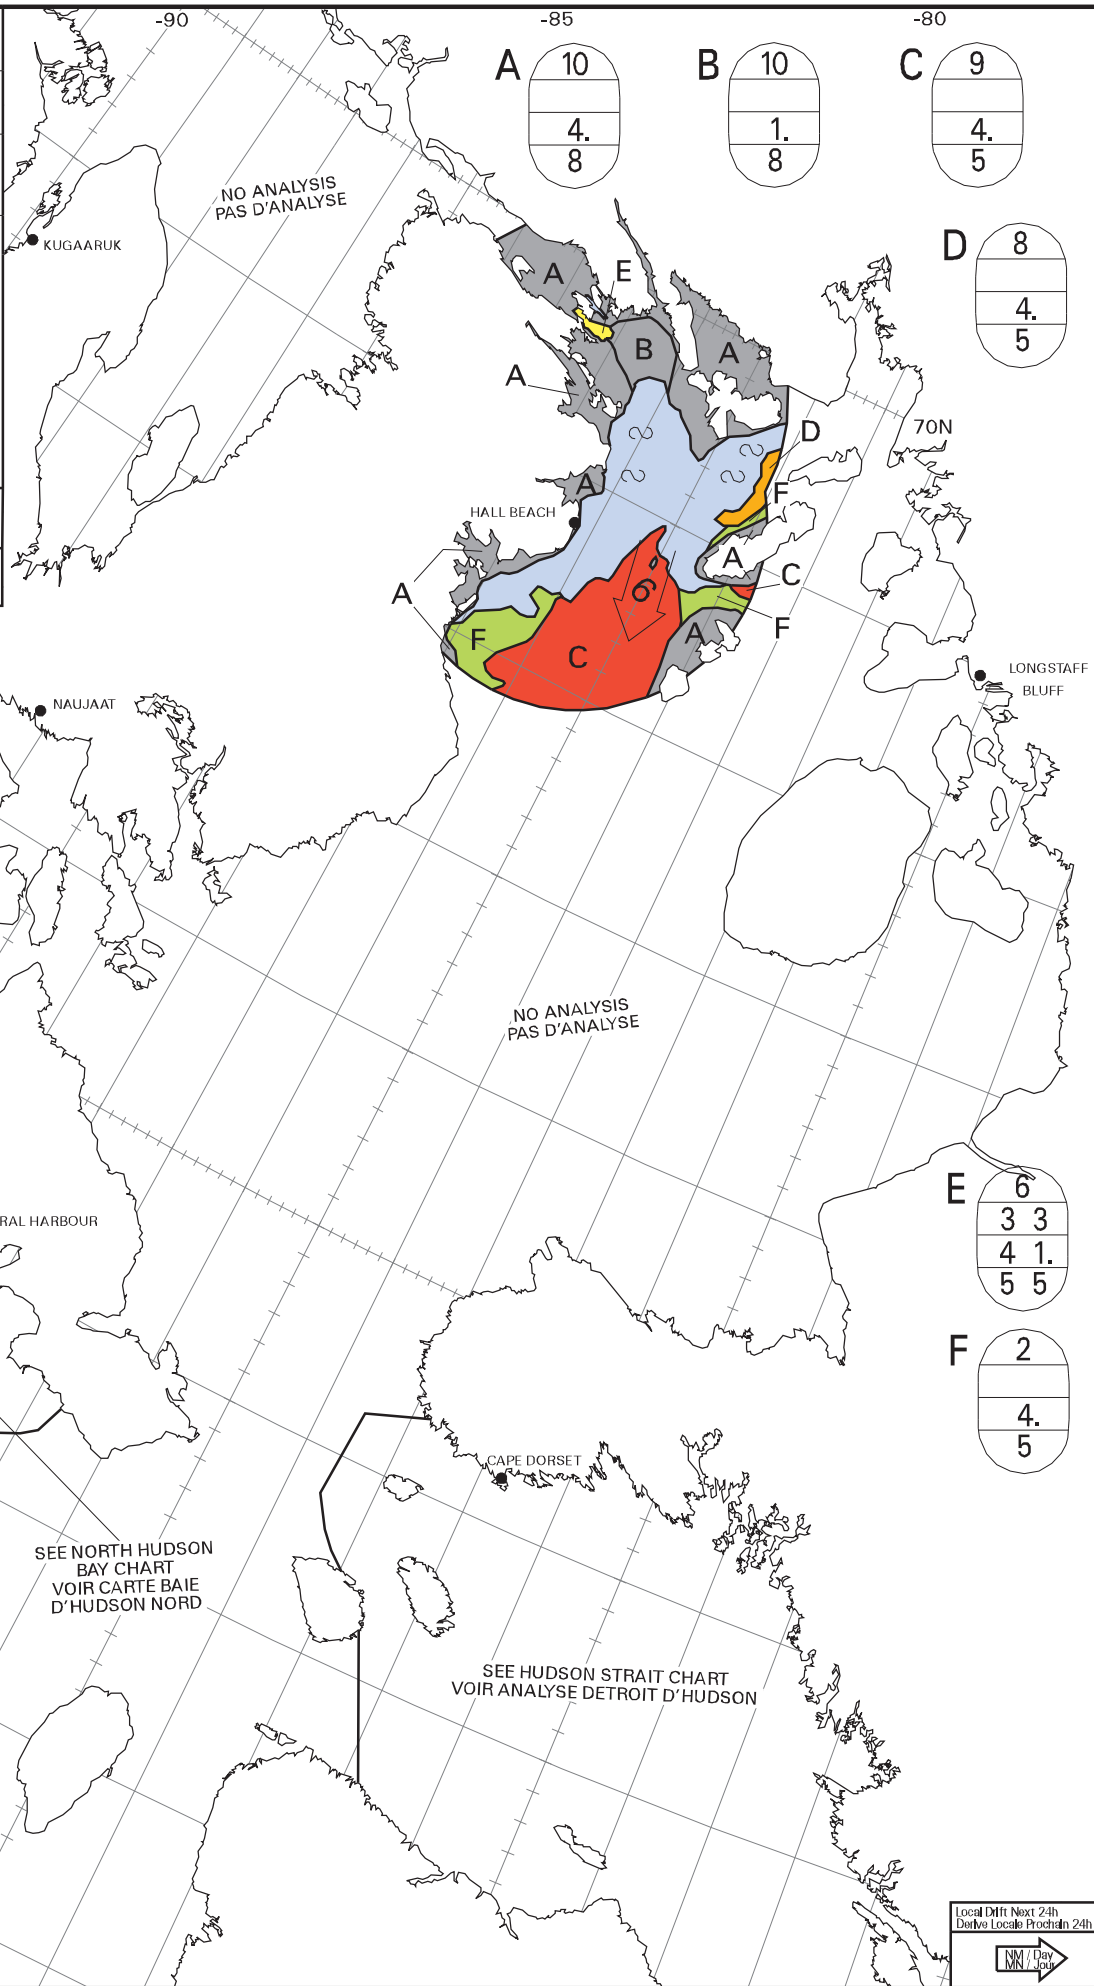

**ICE CHART
CARTE DES GLACES**

Foxe Basin
Bassin Foxe

V 1800Z
06 JUN/JUIN 2020

BASED ON/BASEE SUR:
RCM: 06/11Z Foxe
GOES: 06/17Z

M cloud/generalement nuageux

CANADIAN ICE SERVICE
SERVICE CANADIEN DES GLACES
© 2020 ENVIRONMENT AND CLIMATE CHANGE CANADA
ENVIRONNEMENT ET CHANGEMENT CLIMATIQUE CANADA