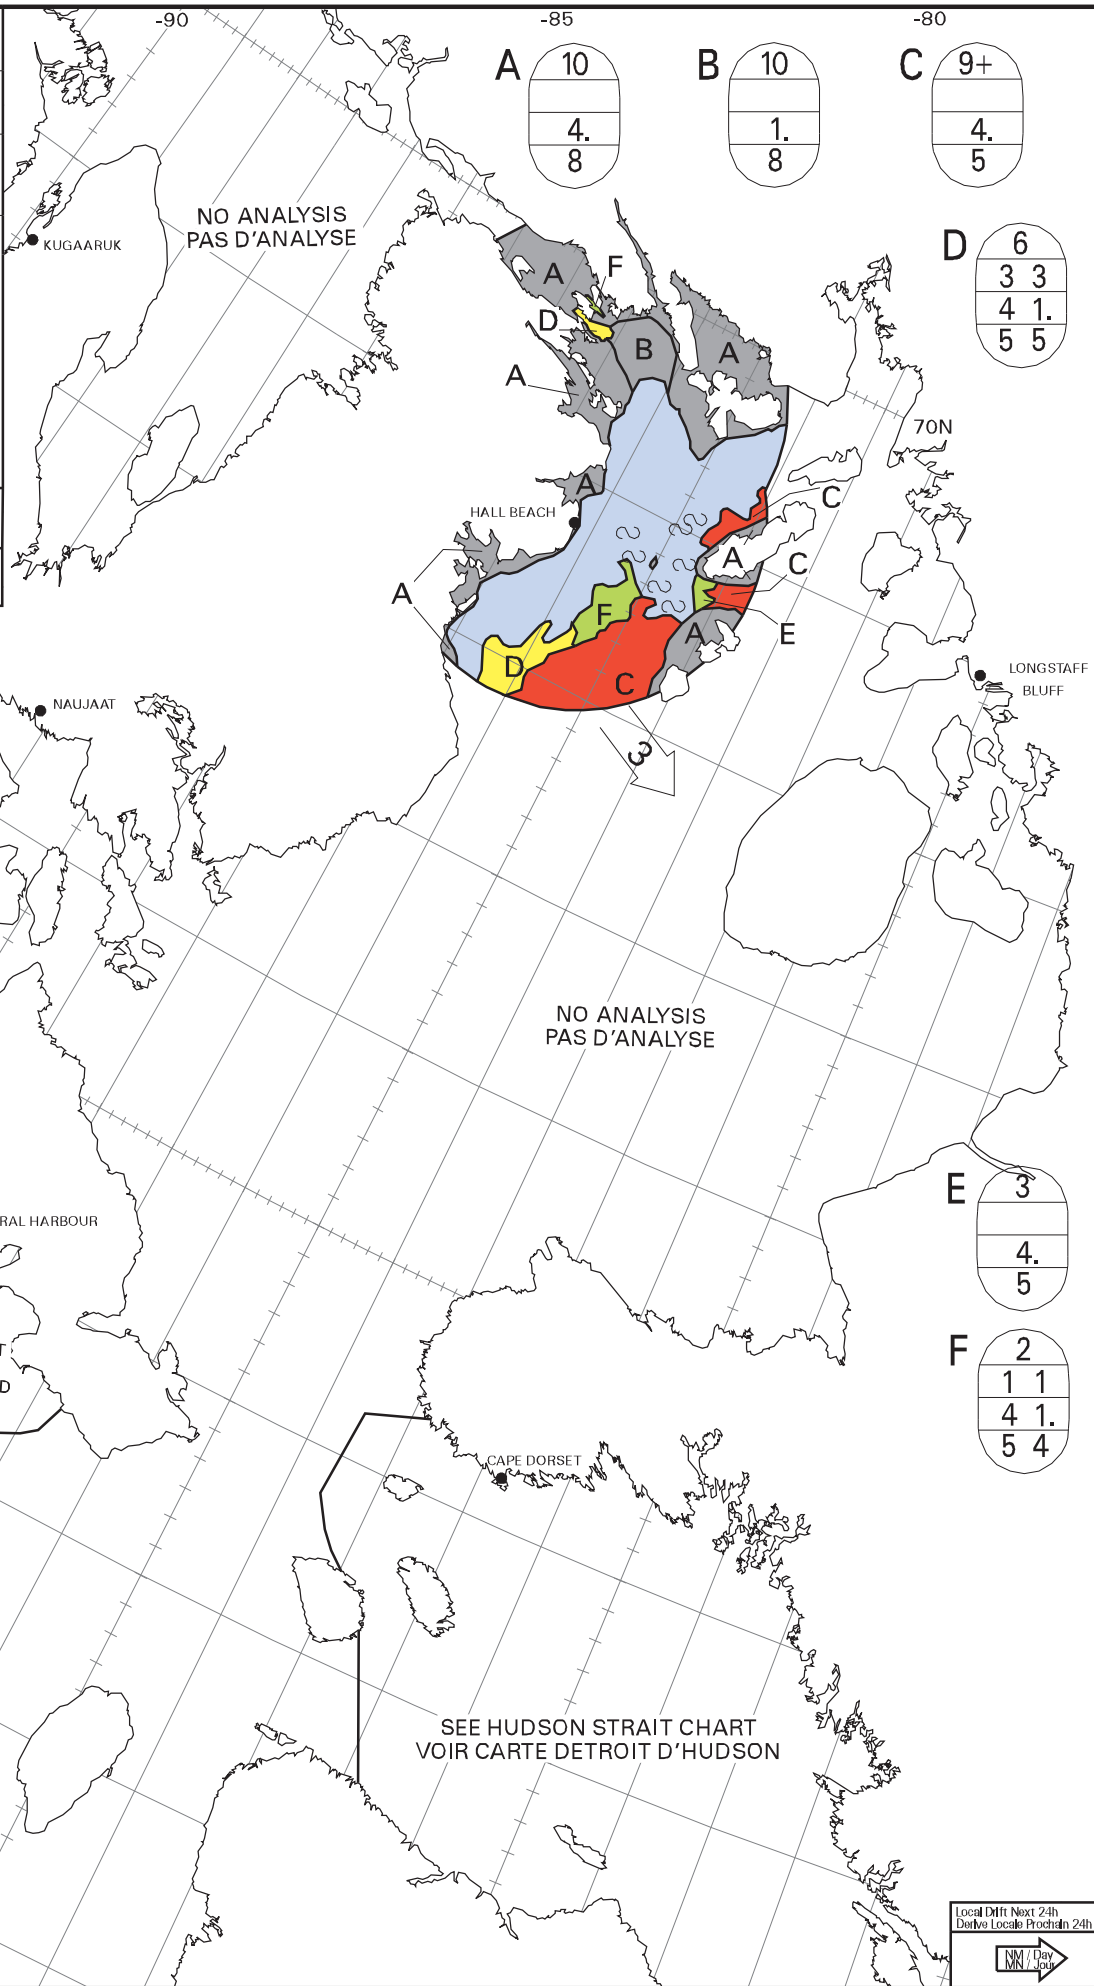

**ICE CHART  
CARTE DES GLACES**

**Foxe Basin  
Bassin Foxe**

V 1800Z  
**30 MAY/MAI 2020**

BASED ON/BASÉ SUR:  
RADARSAT 2: 30/12Z

MODIS: 30/16Z  
P cloud/partiallement nuageux

CANADIAN ICE SERVICE  
SERV ICE CANADIEN DES GLACES  
© 2020 ENVIRONMENT AND CLIMATE CHANGE CANADA  
ENVIRONNEMENT ET CHANGEMENT CLIMATIQUE CANADA

Local Diff Next 24h  
Devié Localé Prochain 24h