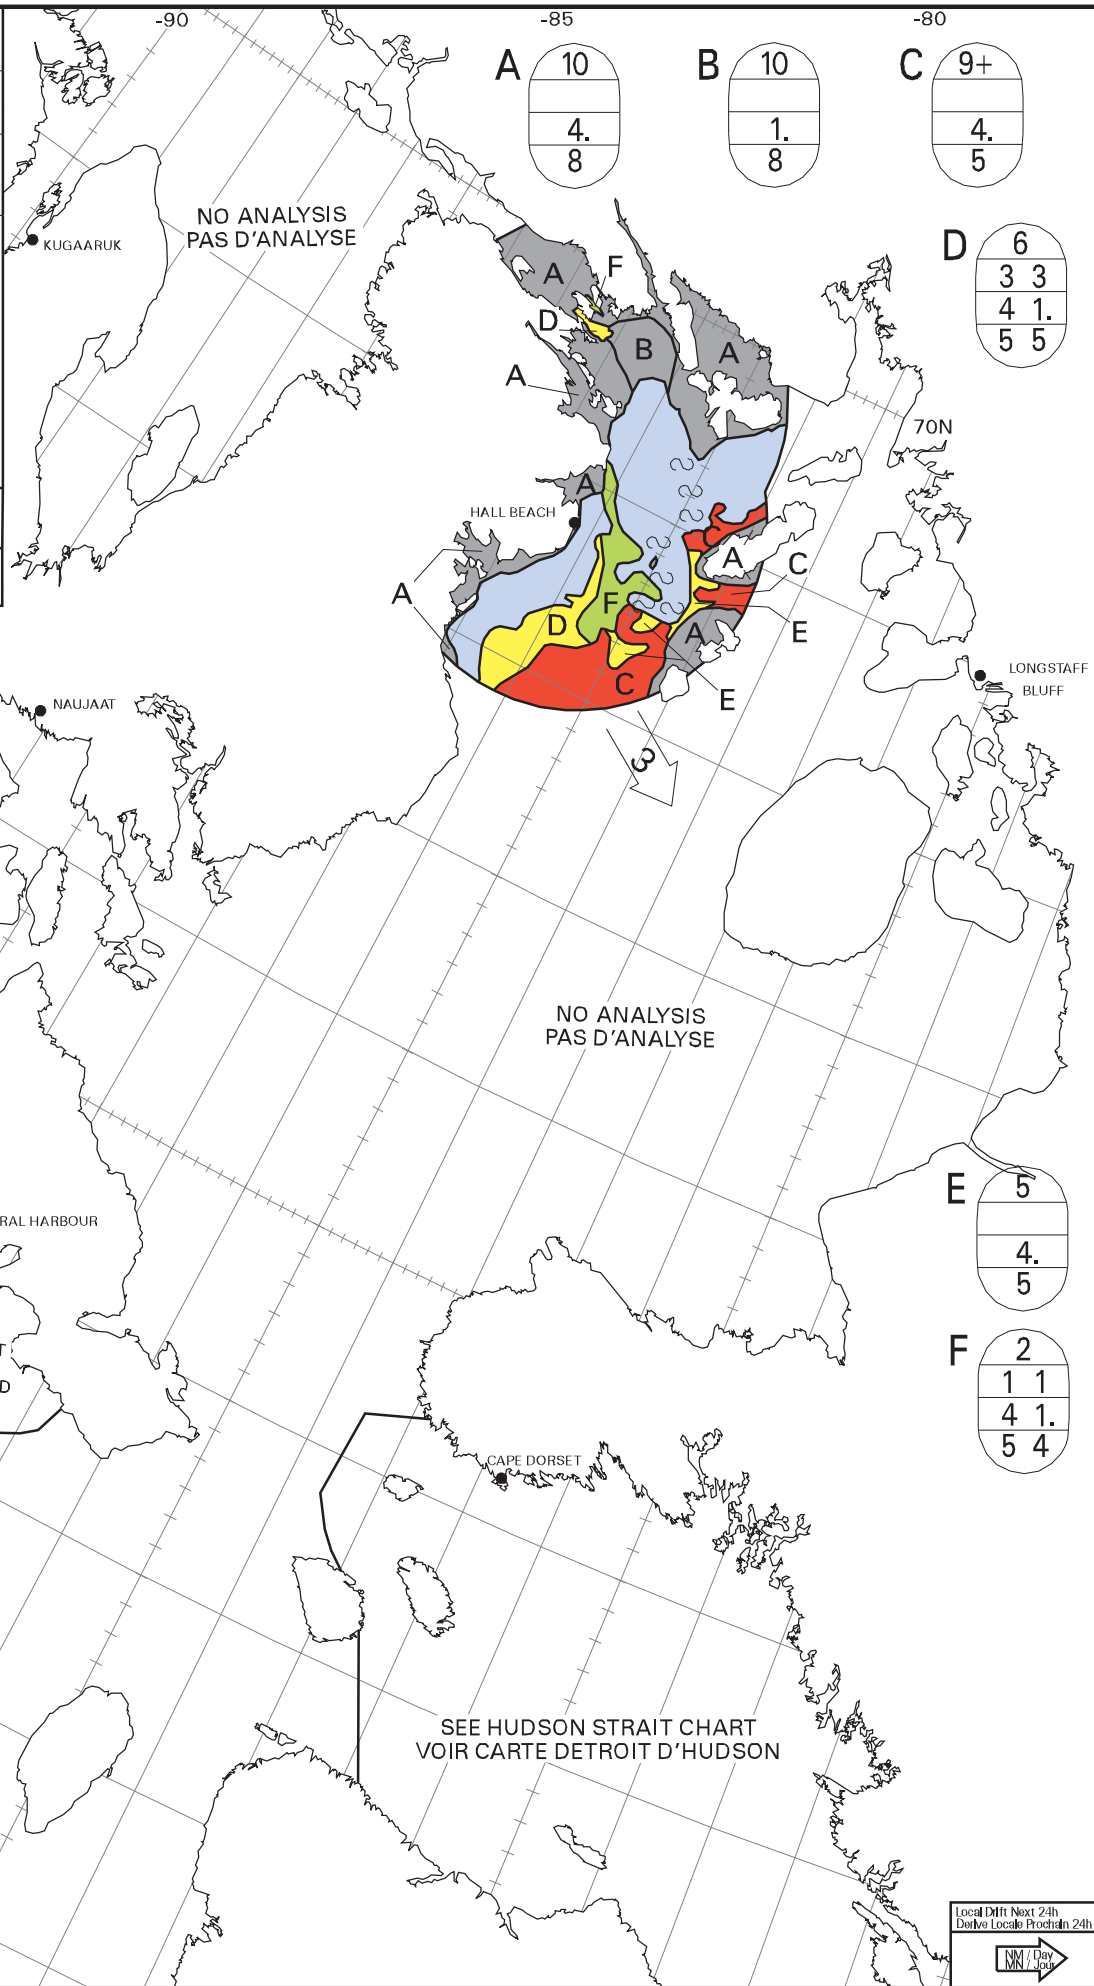

ICE CHART  
CARTE DES GLACES

Foxe Basin  
Bassin Foxe

V 1800Z  
29 MAY/MAI 2020

BASED ON/BASÉE SUR:  
RCM: 29/12Z E  
SENTINEL-1: 29/12Z W/O

CANADIAN ICE SERVICE  
SERV ICE CANADIEN DES GLACES  
© 2020 ENVIRONMENT AND CLIMATE CHANGE CANADA  
ENVIRONNEMENT ET CHANGEMENT CLIMATIQUE CANADA

A

10
4.
8

B

10
1.
8

C

9+
4.
5

D

6
3 3
4 1.
5 5

E

5
4.
5

F

2
1 1
4 1.
5 4

Local Diff Next 24h  
DeInfo Localo Prochain 24h