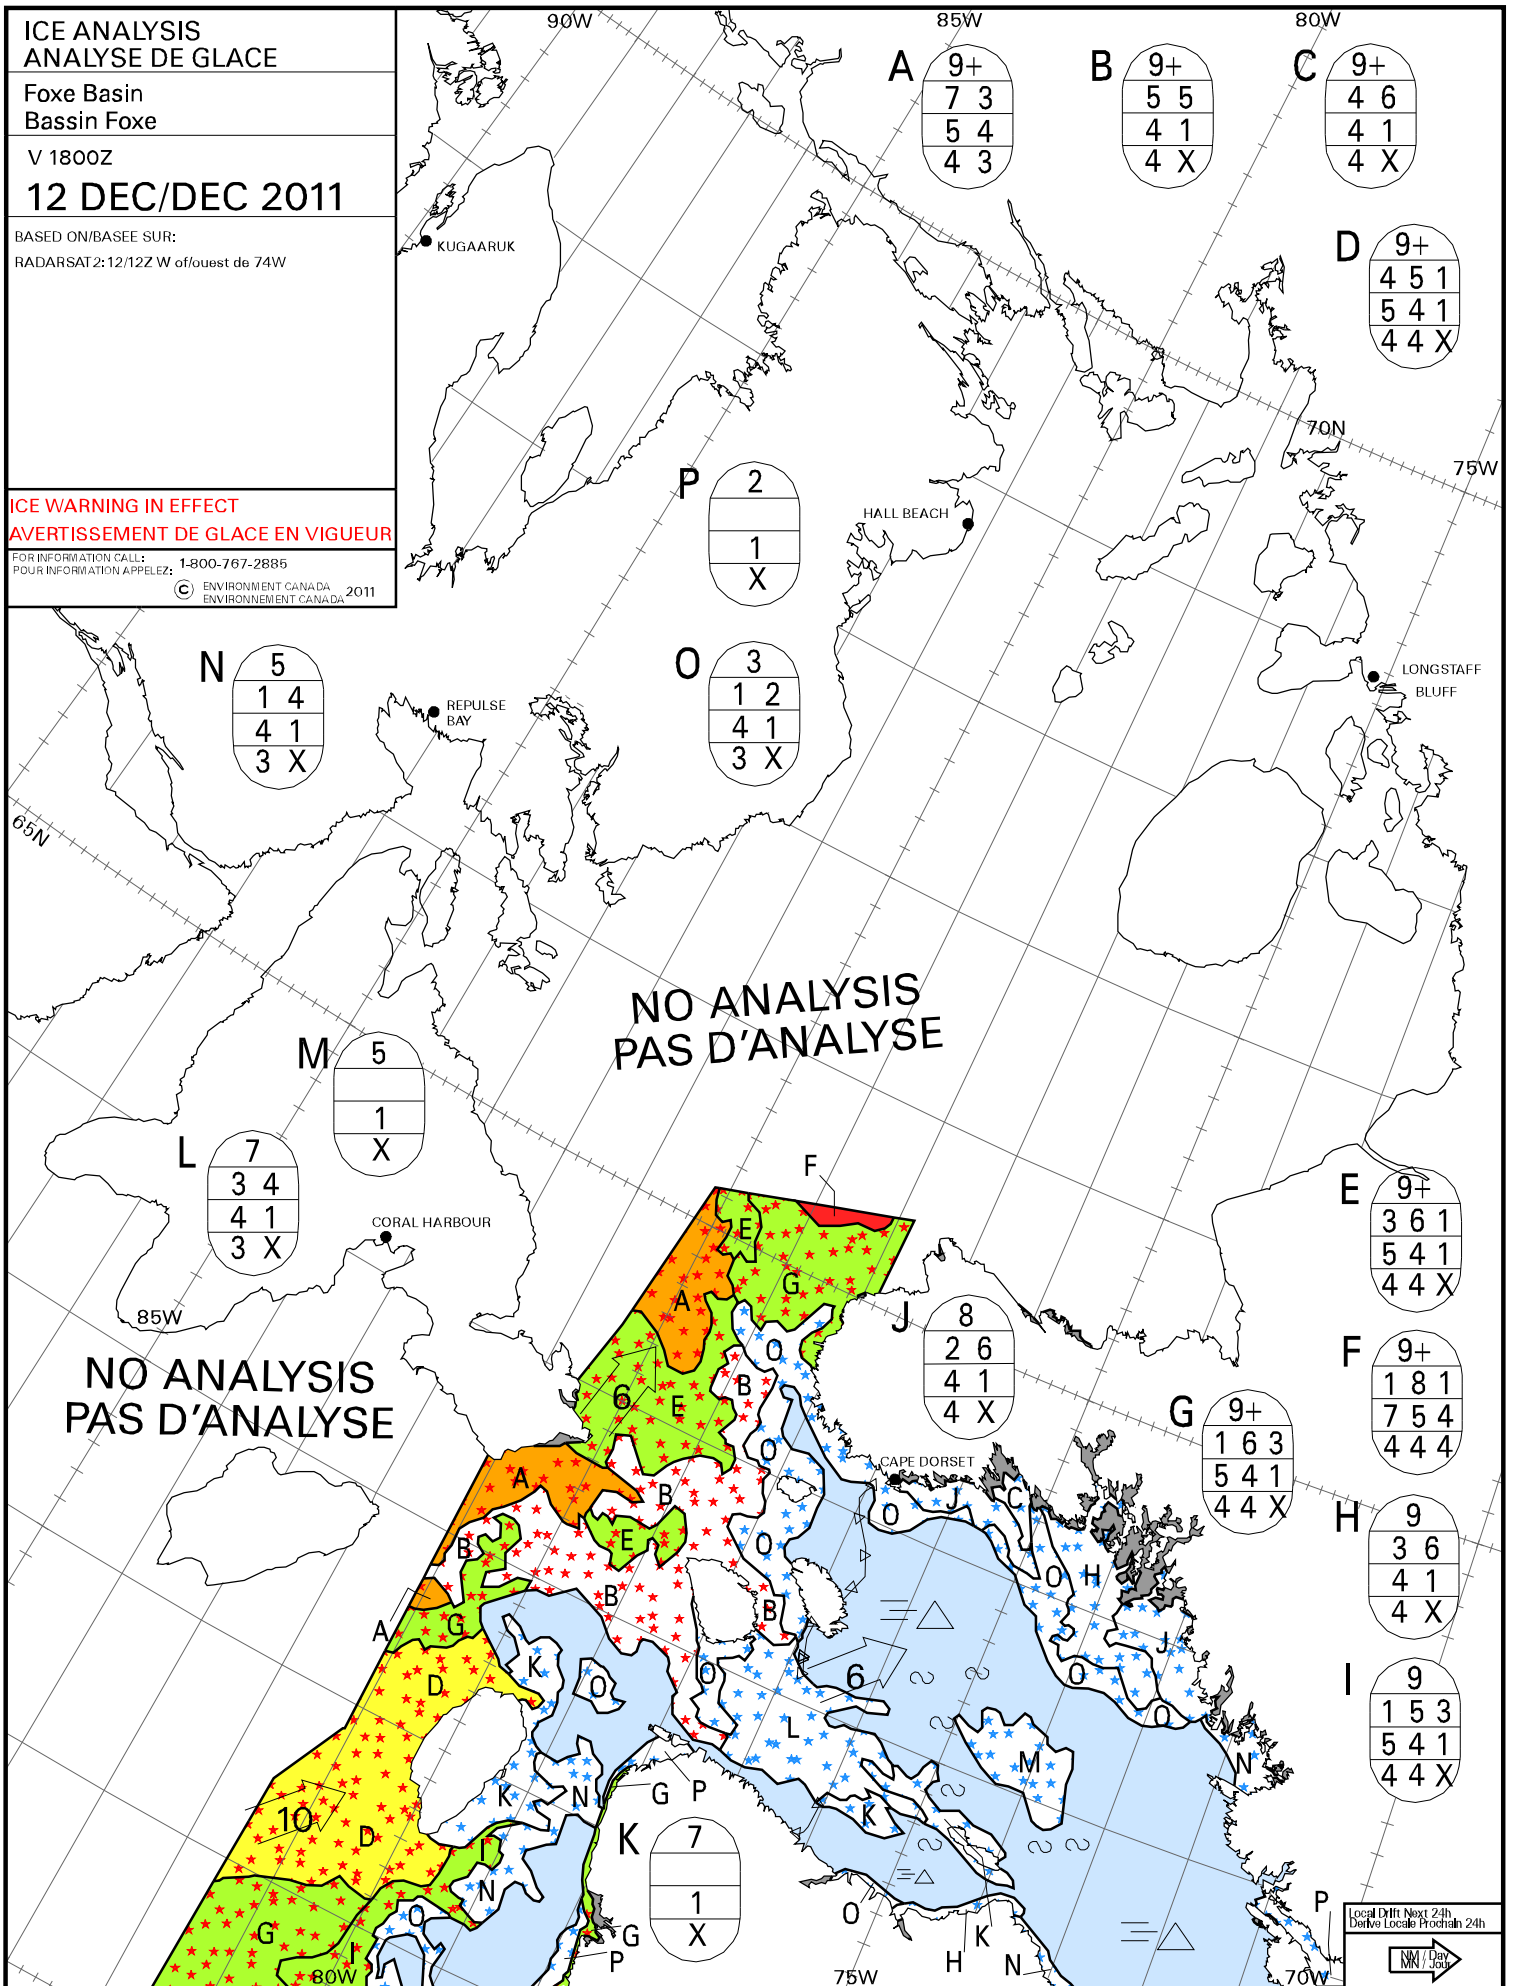

**ICE ANALYSIS
ANALYSE DE GLACE**

Foxe Basin
Bassin Foxe

V 1800Z

12 DEC/DEC 2011

BASED ON/BASEE SUR:

RADARSAT2:12/12Z W of ouest de 74W

ICE WARNING IN EFFECT

AVERTISSEMENT DE GLACE EN VIGUEUR

FOR INFORMATION CALL: 1-800-767-2885

POUR INFORMATION APPELEZ:

A

9+
7 3
5 4
4 3

B

9+
5 5
4 1
4 X

C

9+
4 6
4 1
4 X

D

9+
4 5 1
5 4 1
4 4 X

P

2
1
X

O

3
1 2
4 1
3 X

N

5
1 4
4 1
3 X

M

5
1
X

L

7
3 4
4 1
3 X

E

9+
3 6 1
5 4 1
4 4 X

F

9+
1 8 1
7 5 4
4 4 4

G

9+
1 6 3
5 4 1
4 4 X

H

9
3 6
4 1
4 X

I

9
1 5 3
5 4 1
4 4 X

K

7
1
X

Local Diff Next 24h
Dev's Local Progn 24h
NM / Day