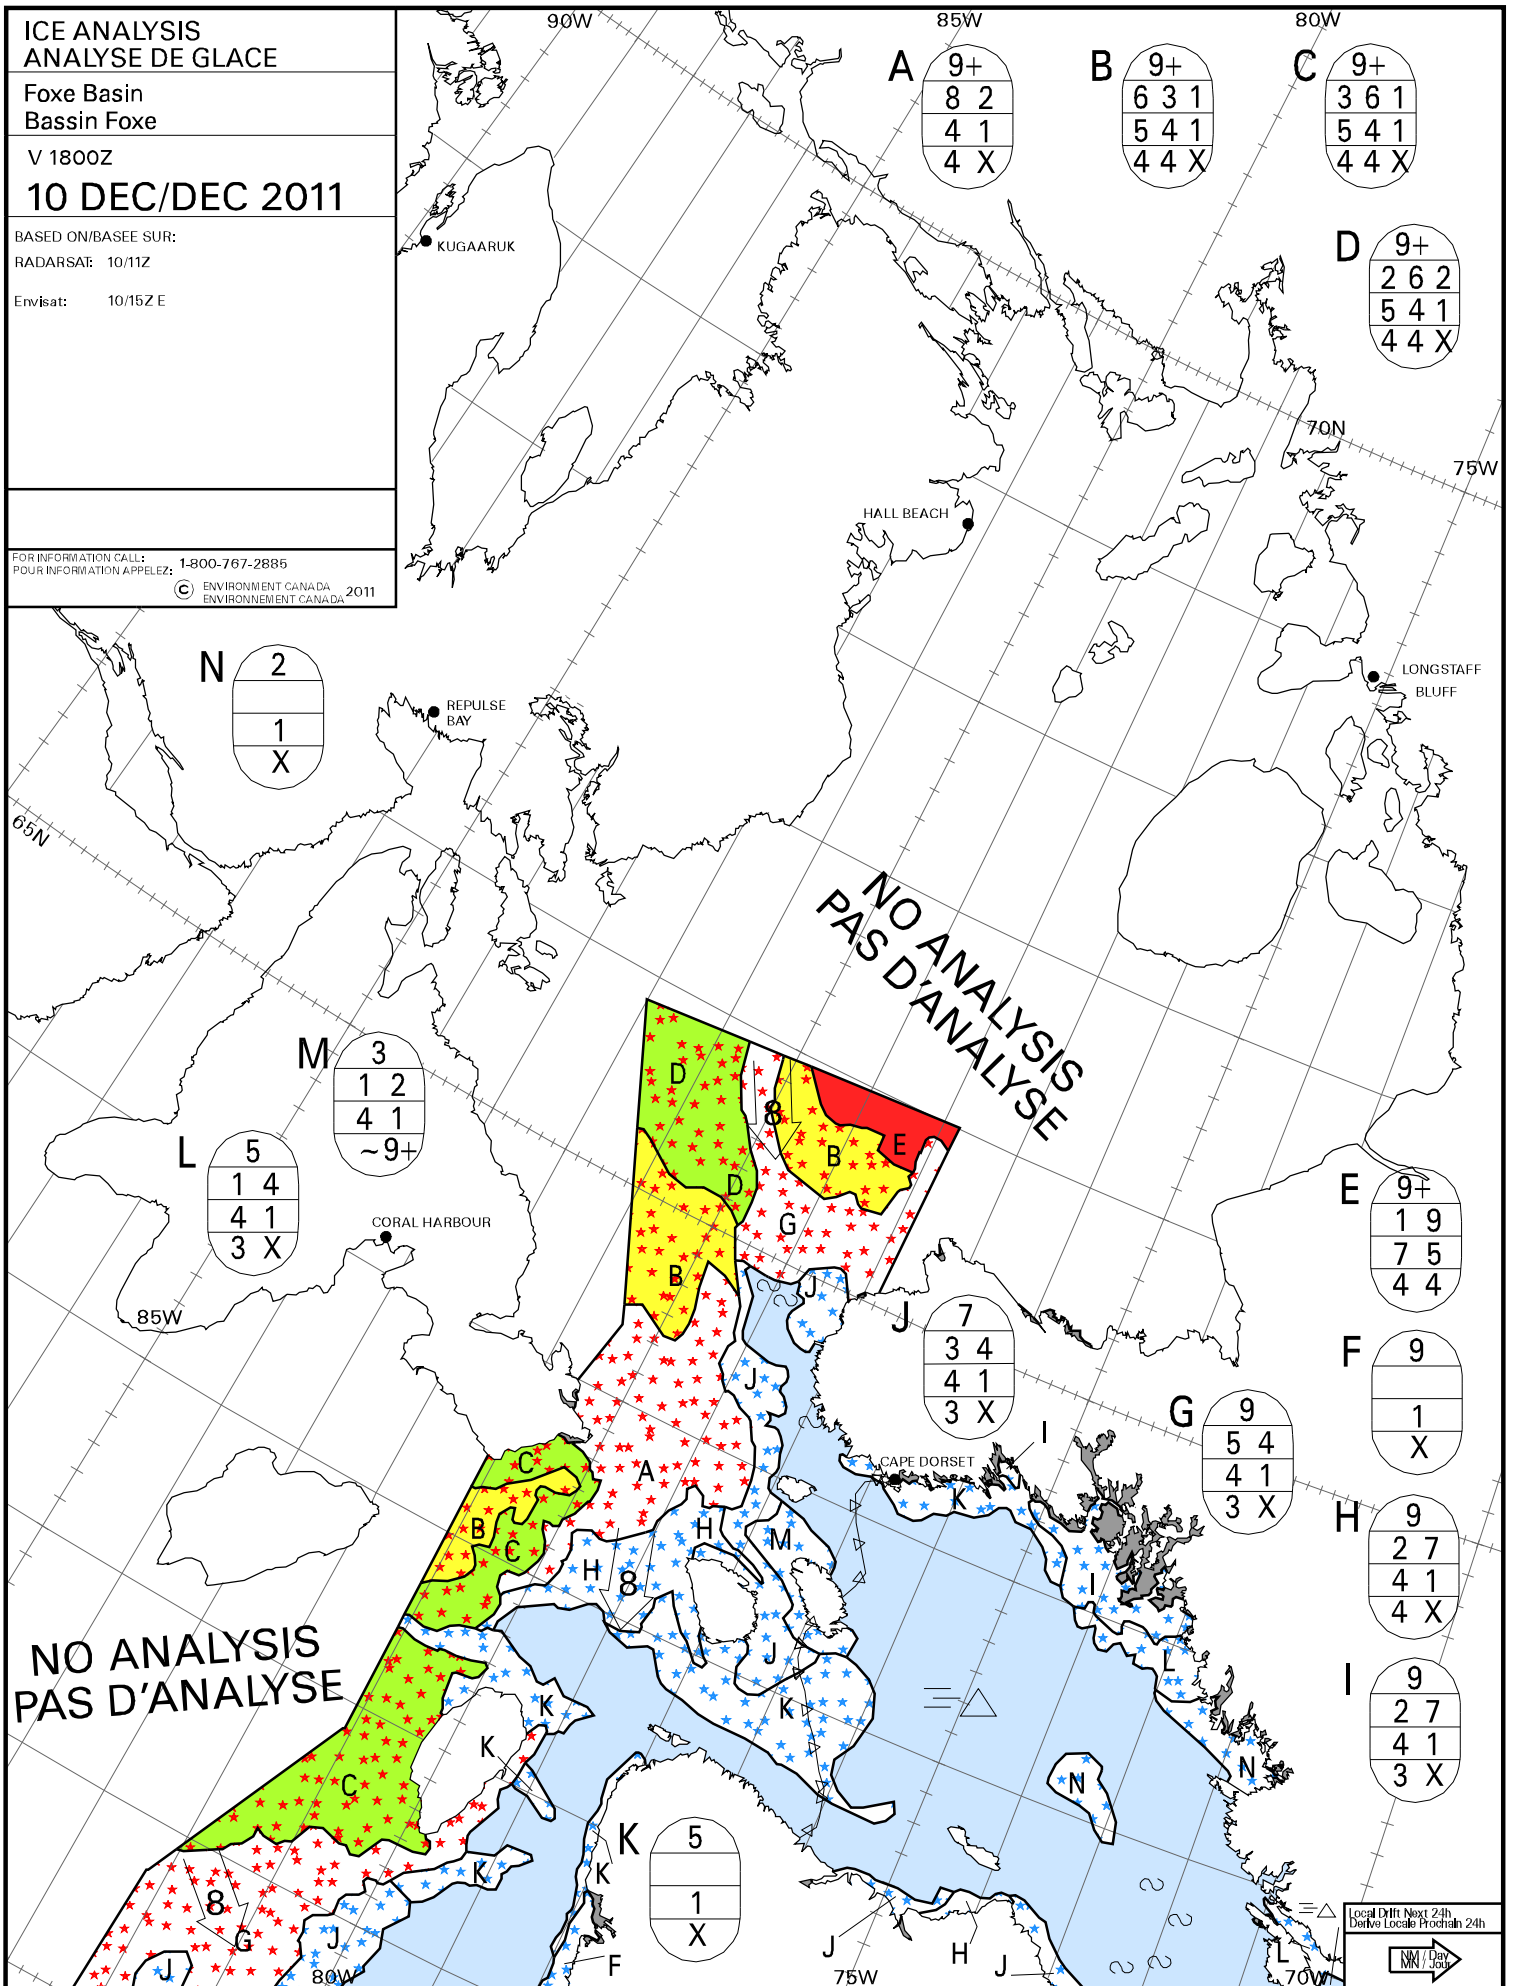

**ICE ANALYSIS
ANALYSE DE GLACE**

Foxe Basin
Bassin Foxe

V 1800Z

10 DEC/DEC 2011

BASED ON/BASEE SUR:

RADARSAT: 10/11Z

Envisat: 10/15Z E

FOR INFORMATION CALL: 1-800-767-2885

POUR INFORMATION APPELEZ: © ENVIRONMENT CANADA
ENVIRONNEMENT CANADA 2011

A

9+
8 2
4 1
4 X

B

9+
6 3 1
5 4 1
4 4 X

C

9+
3 6 1
5 4 1
4 4 X

D

9+
2 6 2
5 4 1
4 4 X

N

2
1
X

M

3
1 2
4 1
~9+

L

5
1 4
4 1
3 X

E

9
2 7
4 1
4 X

K

5
1
X

I

9
2 7
4 1
3 X

Local Diff Next 24h
Dev's Local Prochian 24h