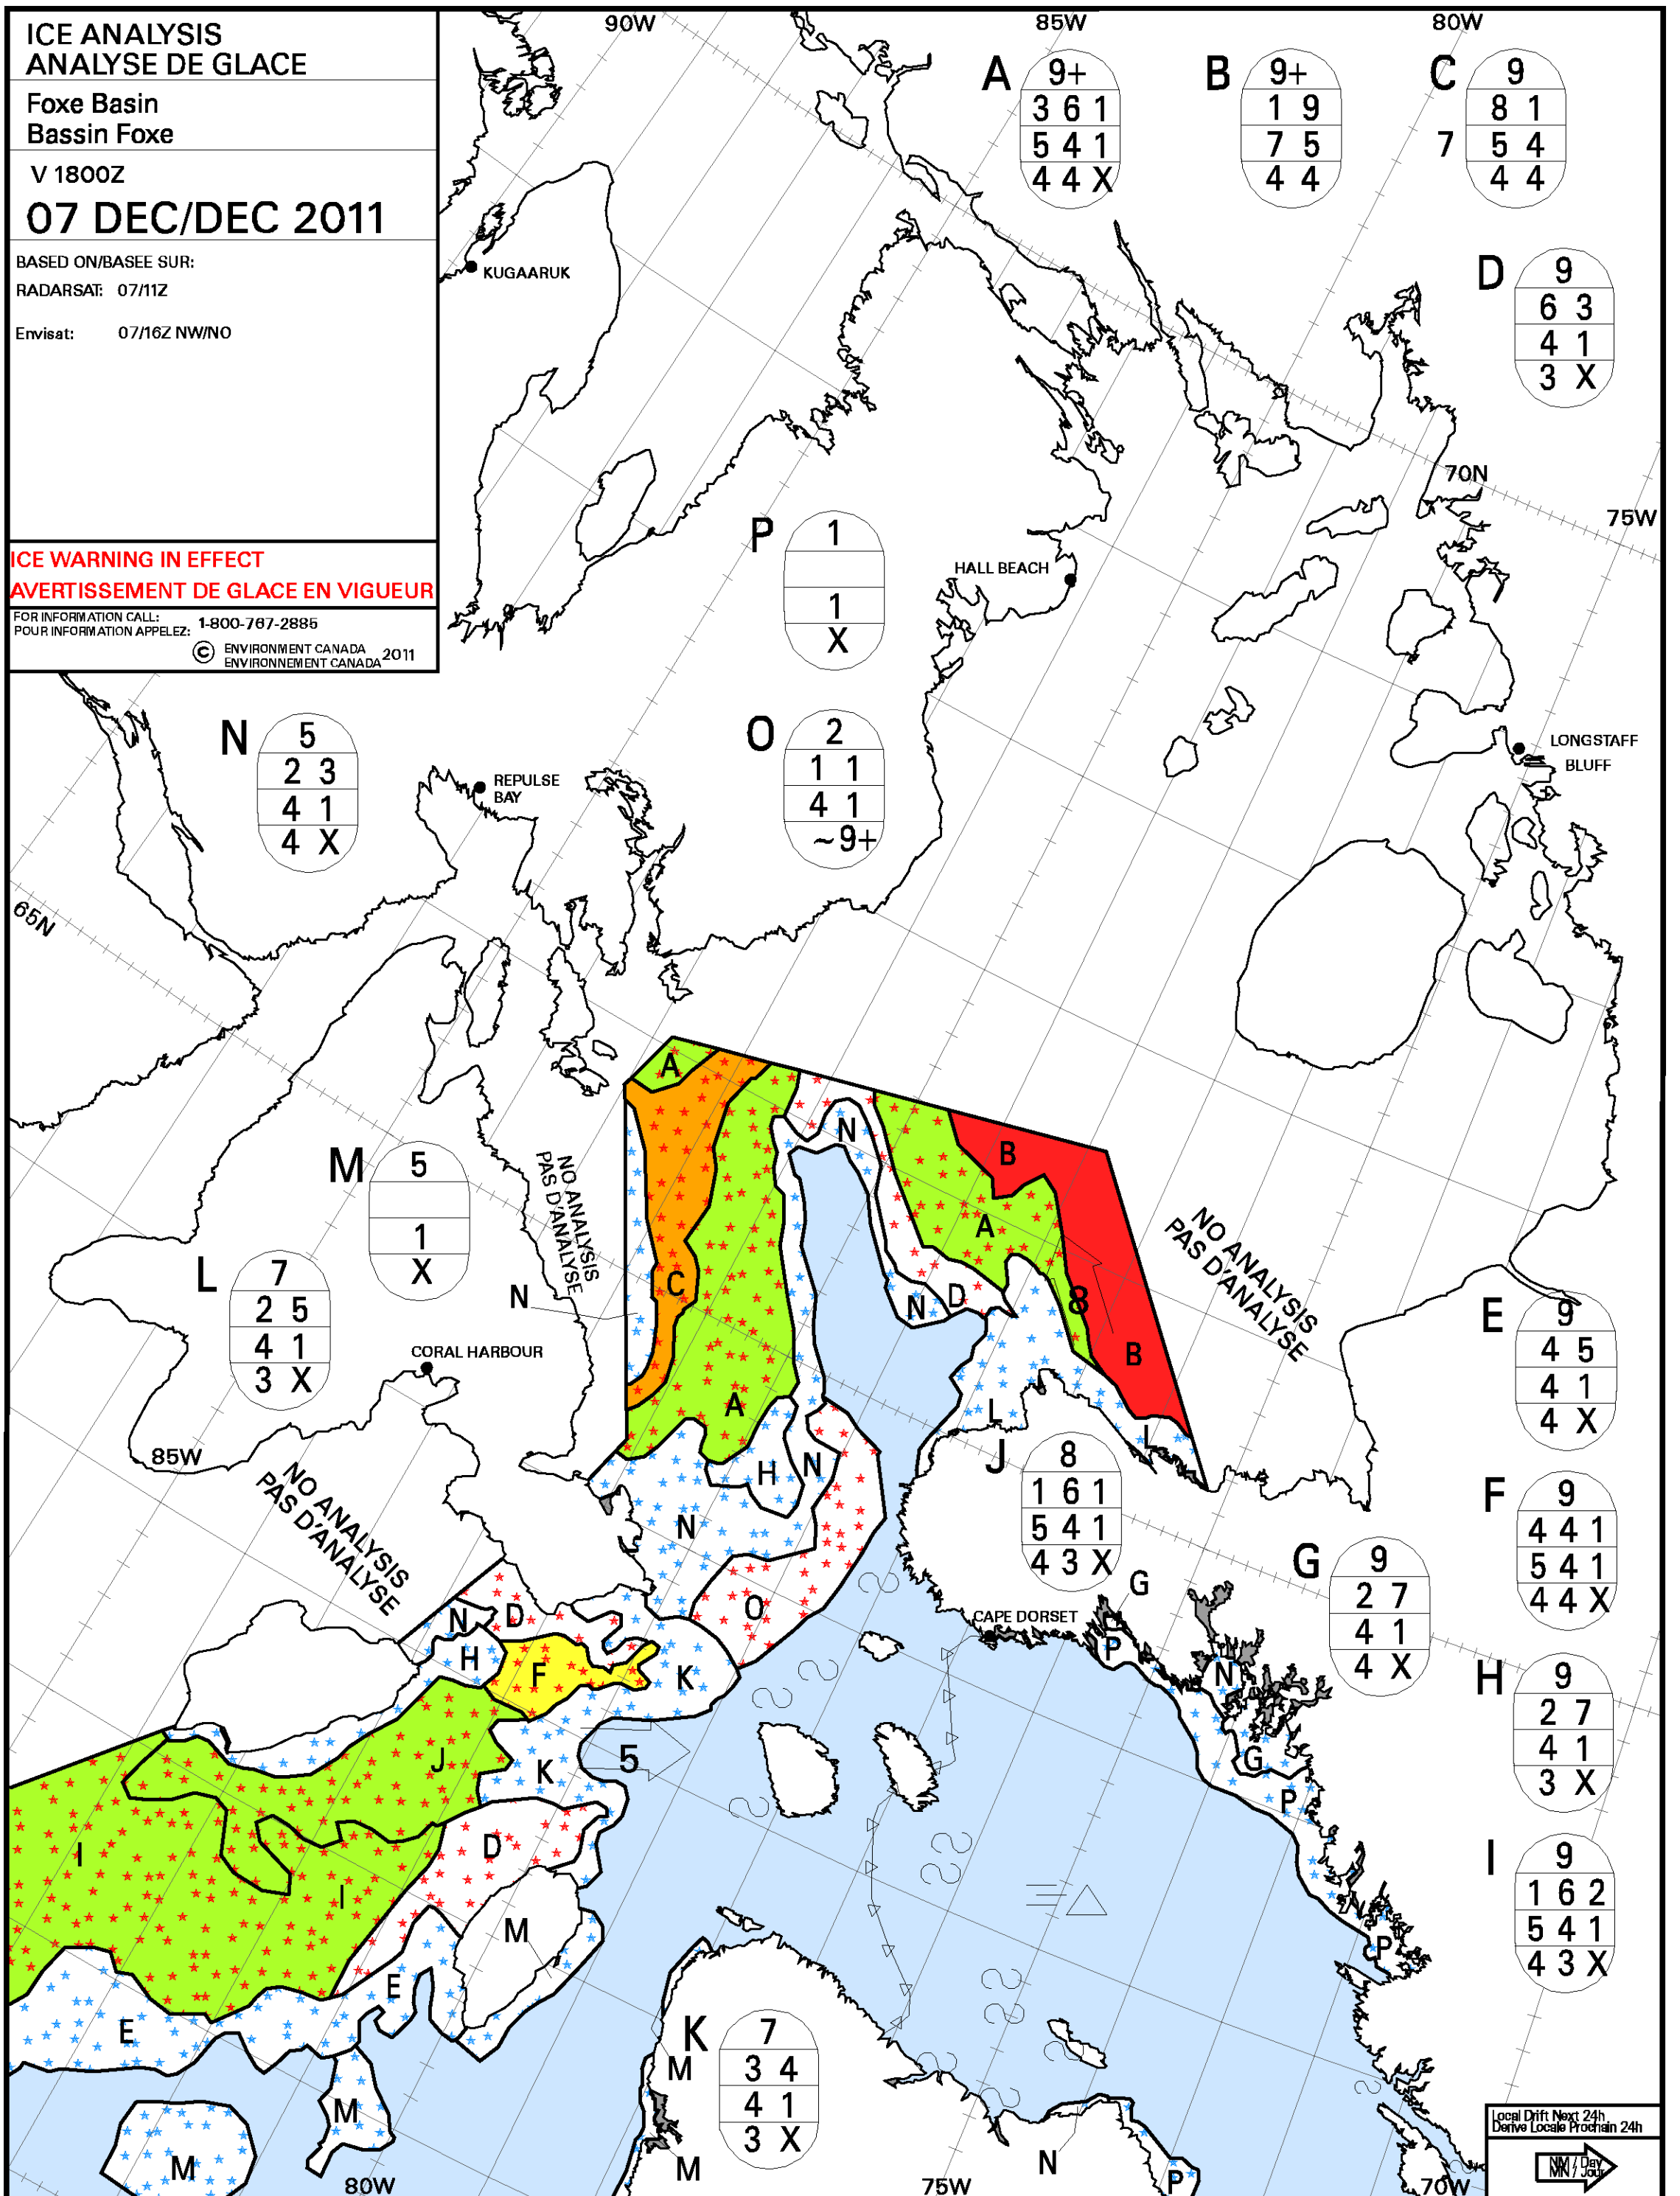

**ICE ANALYSIS
ANALYSE DE GLACE**

Foxe Basin
Bassin Foxe

V 1800Z

07 DEC/DEC 2011

BASED ON/BASEE SUR:

RADARSAT: 07/11Z

Envisat: 07/16Z NW/NO

**ICE WARNING IN EFFECT
AVERTISSEMENT DE GLACE EN VIGUEUR**

FOR INFORMATION CALL: 1-800-767-2886
POUR INFORMATION APPELEZ:

© ENVIRONMENT CANADA 2011
ENVIRONNEMENT CANADA

A

9+
3 6 1
5 4 1
4 4 X

B

9+
1 9
7 5
4 4

C

9
8 1
7 5 4
4 4

D

9
6 3
4 1
3 X

P

1
1
X

O

2
1 1
4 1
~9+

N

5
2 3
4 1
4 X

M

5
1
X

L

7
2 5
4 1
3 X

E

9
4 5
4 1
4 X

F

9
4 4 1
5 4 1
4 4 X

G

9
2 7
4 1
4 X

H

9
2 7
4 1
3 X

I

9
1 6 2
5 4 1
4 3 X

K

7
3 4
4 1
3 X

Local Drift Next 24h
Derive Locale Prochain 24h
NM/Day
NM/30h