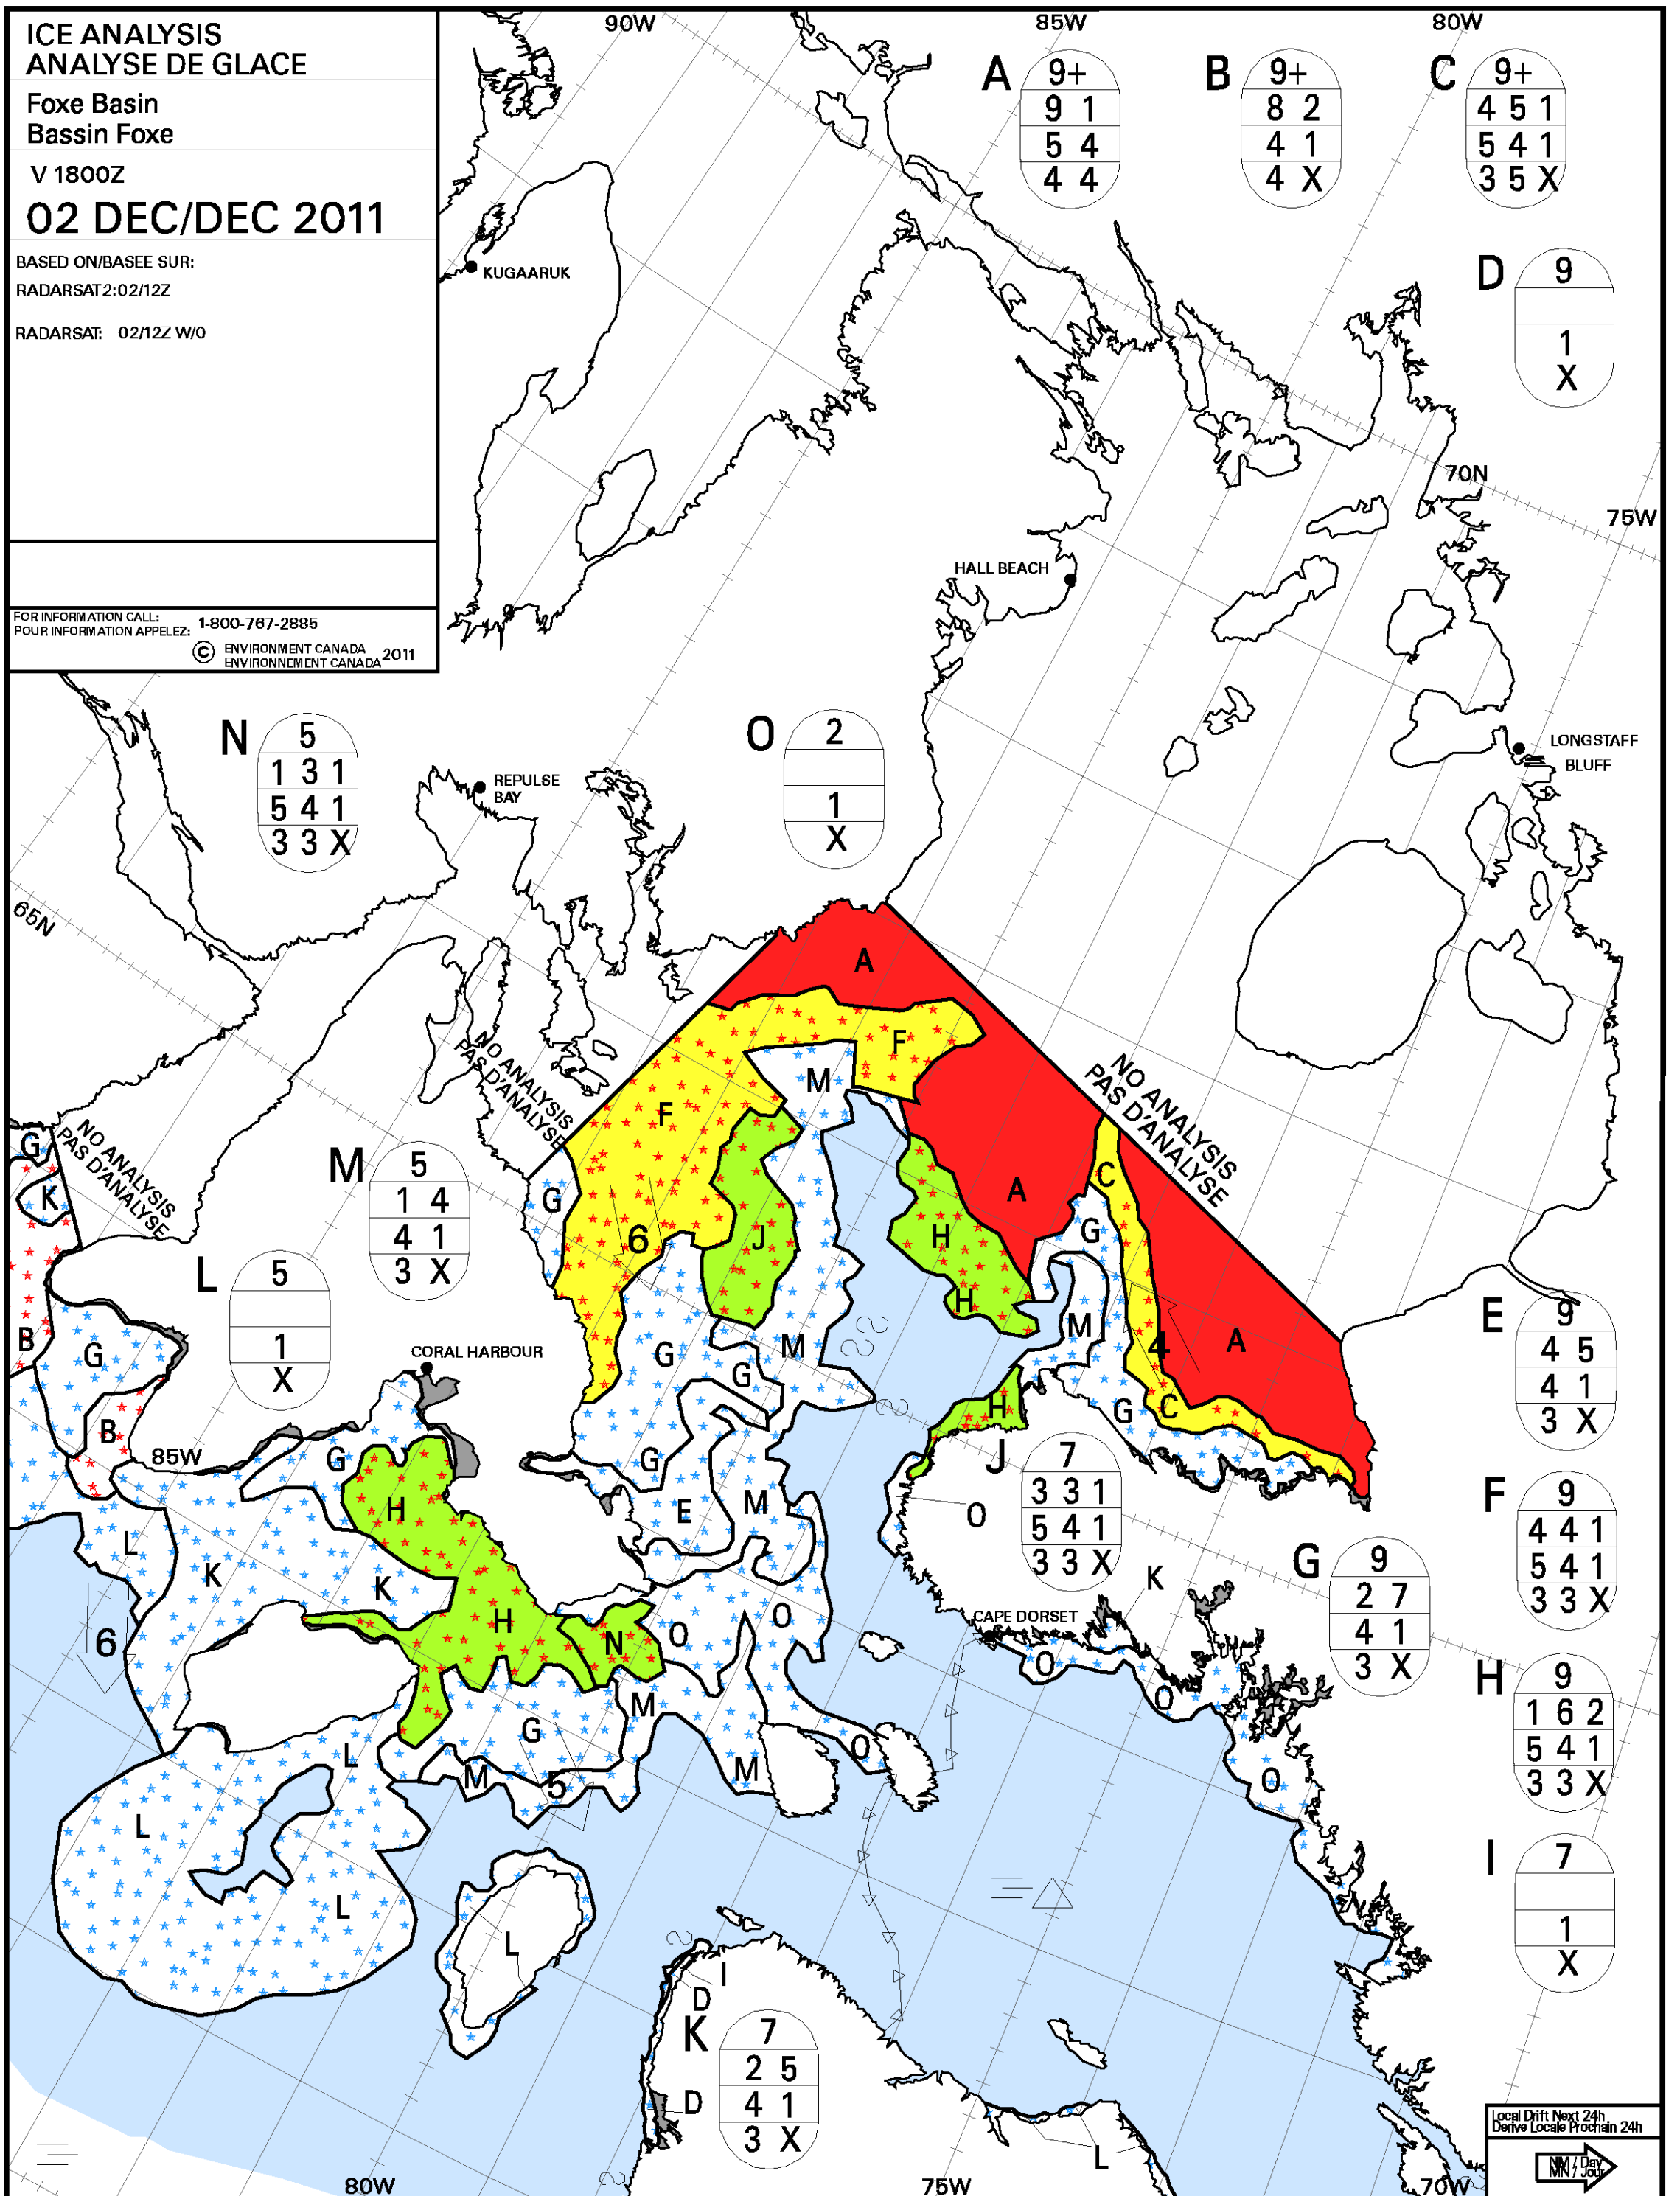

**ICE ANALYSIS
ANALYSE DE GLACE**

Foxe Basin
Bassin Foxe

V 1800Z

02 DEC/DEC 2011

BASED ON/BASEE SUR:

RADARSAT 2:02/12Z

RADARSAT: 02/12Z W/O

FOR INFORMATION CALL:
POUR INFORMATION APPELEZ: 1-800-767-2886

© ENVIRONMENT CANADA
ENVIRONNEMENT CANADA 2011

A

9+
9 1
5 4
4 4

B

9+
8 2
4 1
4 X

C

9+
4 5 1
5 4 1
3 5 X

D

9
2 7
4 1
3 X

H

9
1 6 2
5 4 1
3 3 X

I

7
1
X

K

7
2 5
4 1
3 X

Local Drift Next 24h
Derive Locale Prochain 24h