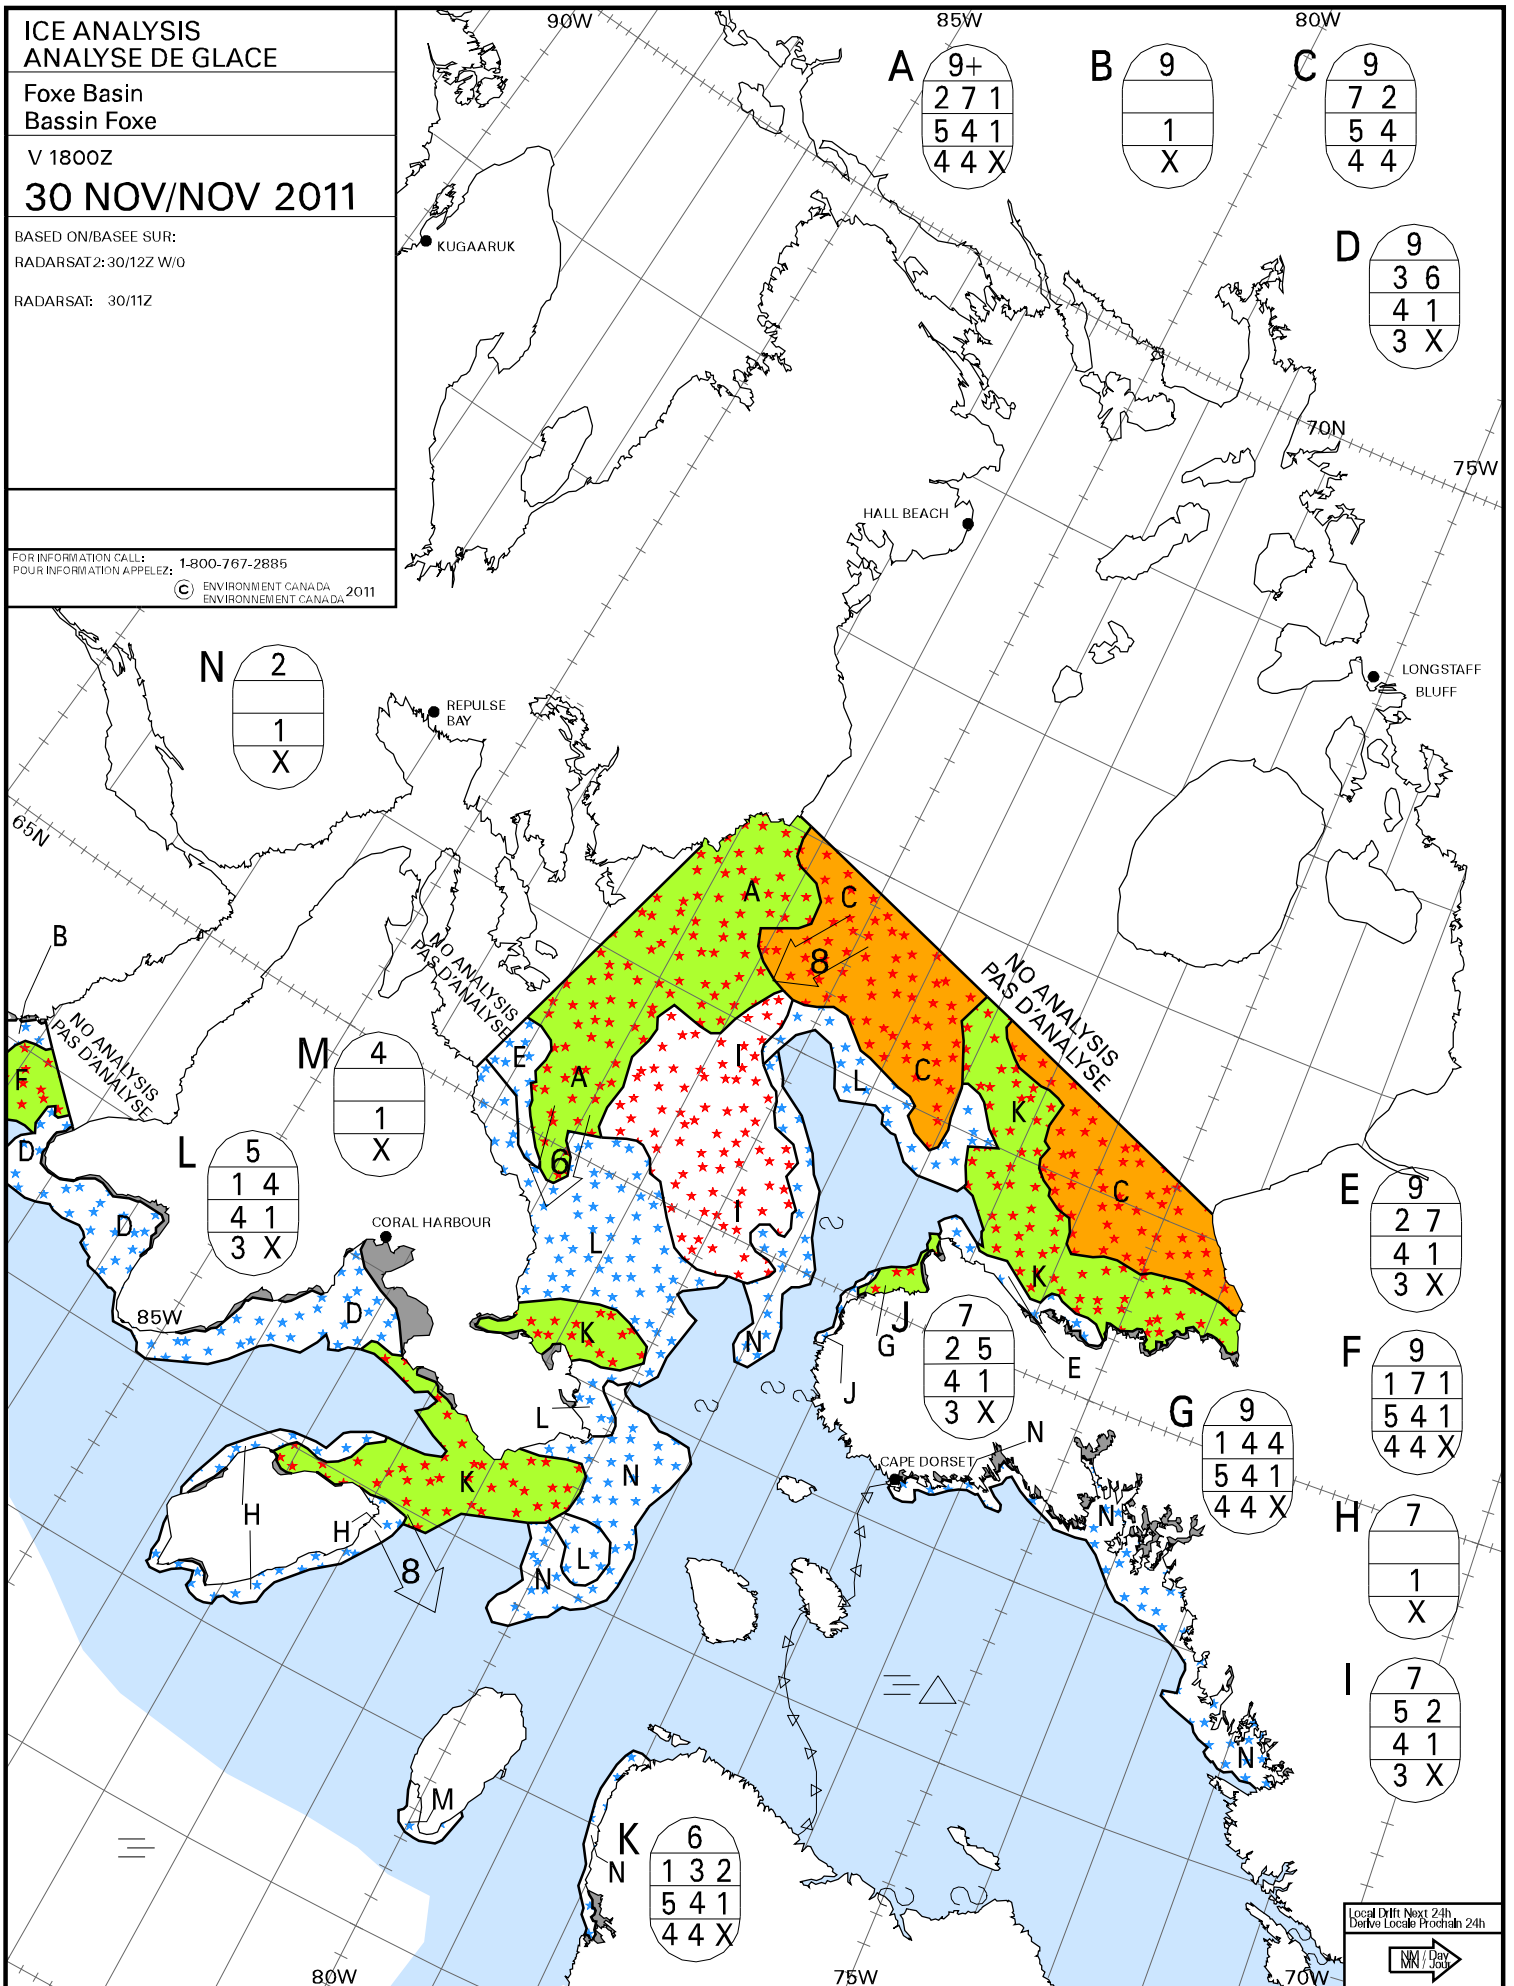

**ICE ANALYSIS
ANALYSE DE GLACE**

Foxe Basin
Bassin Foxe

V 1800Z

30 NOV/NOV 2011

BASED ON/BASEE SUR:
RADARSAT 2: 30/12Z W/O

RADARSAT: 30/11Z

Local Diff Next 24h
Dev's Locale Prochain 24h

NM / Day