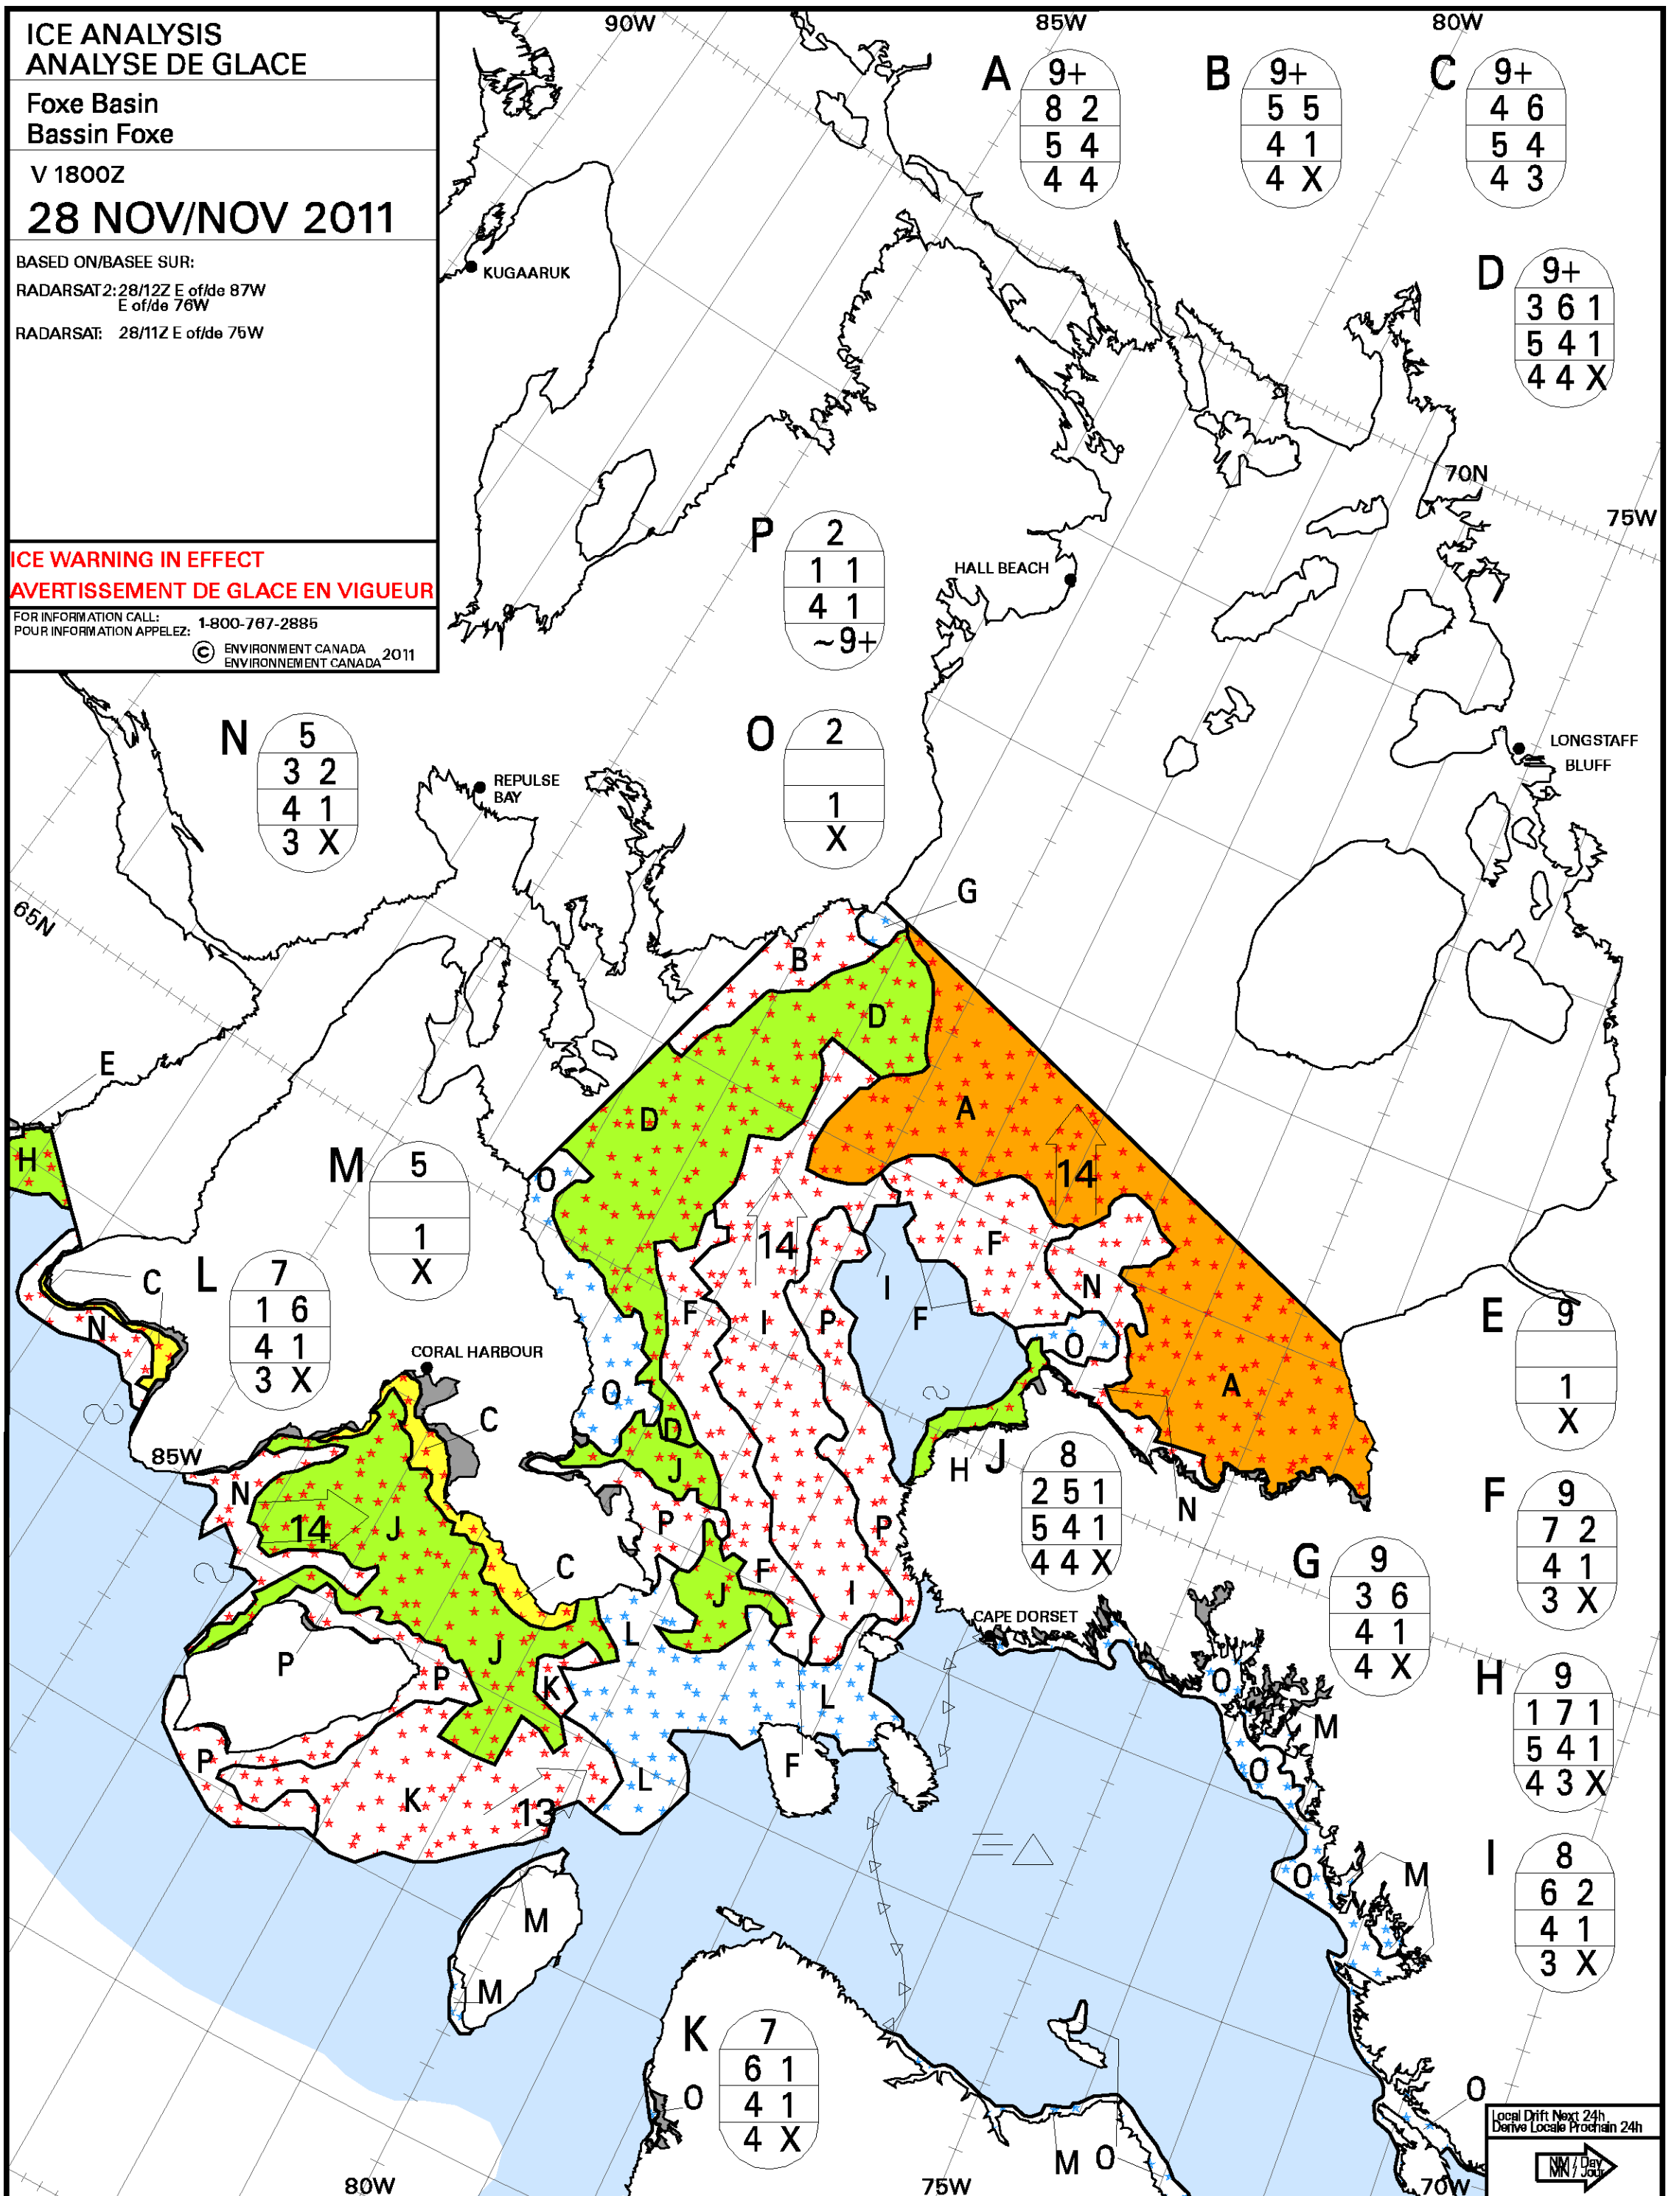

**ICE ANALYSIS
ANALYSE DE GLACE**

Foxe Basin
Bassin Foxe

V 1800Z

28 NOV/NOV 2011

BASED ON/BASEE SUR:

RADARSAT2: 28/12Z E of/de 87W
E of/de 76W

RADARSAT: 28/11Z E of/de 76W

**ICE WARNING IN EFFECT
AVERTISSEMENT DE GLACE EN VIGUEUR**

FOR INFORMATION CALL:
POUR INFORMATION APPELEZ: 1-800-767-2886

© ENVIRONMENT CANADA 2011
ENVIRONNEMENT CANADA

Local Drift Next 24h
Derive Locale Prochain 24h

NM/Day
NM/Day