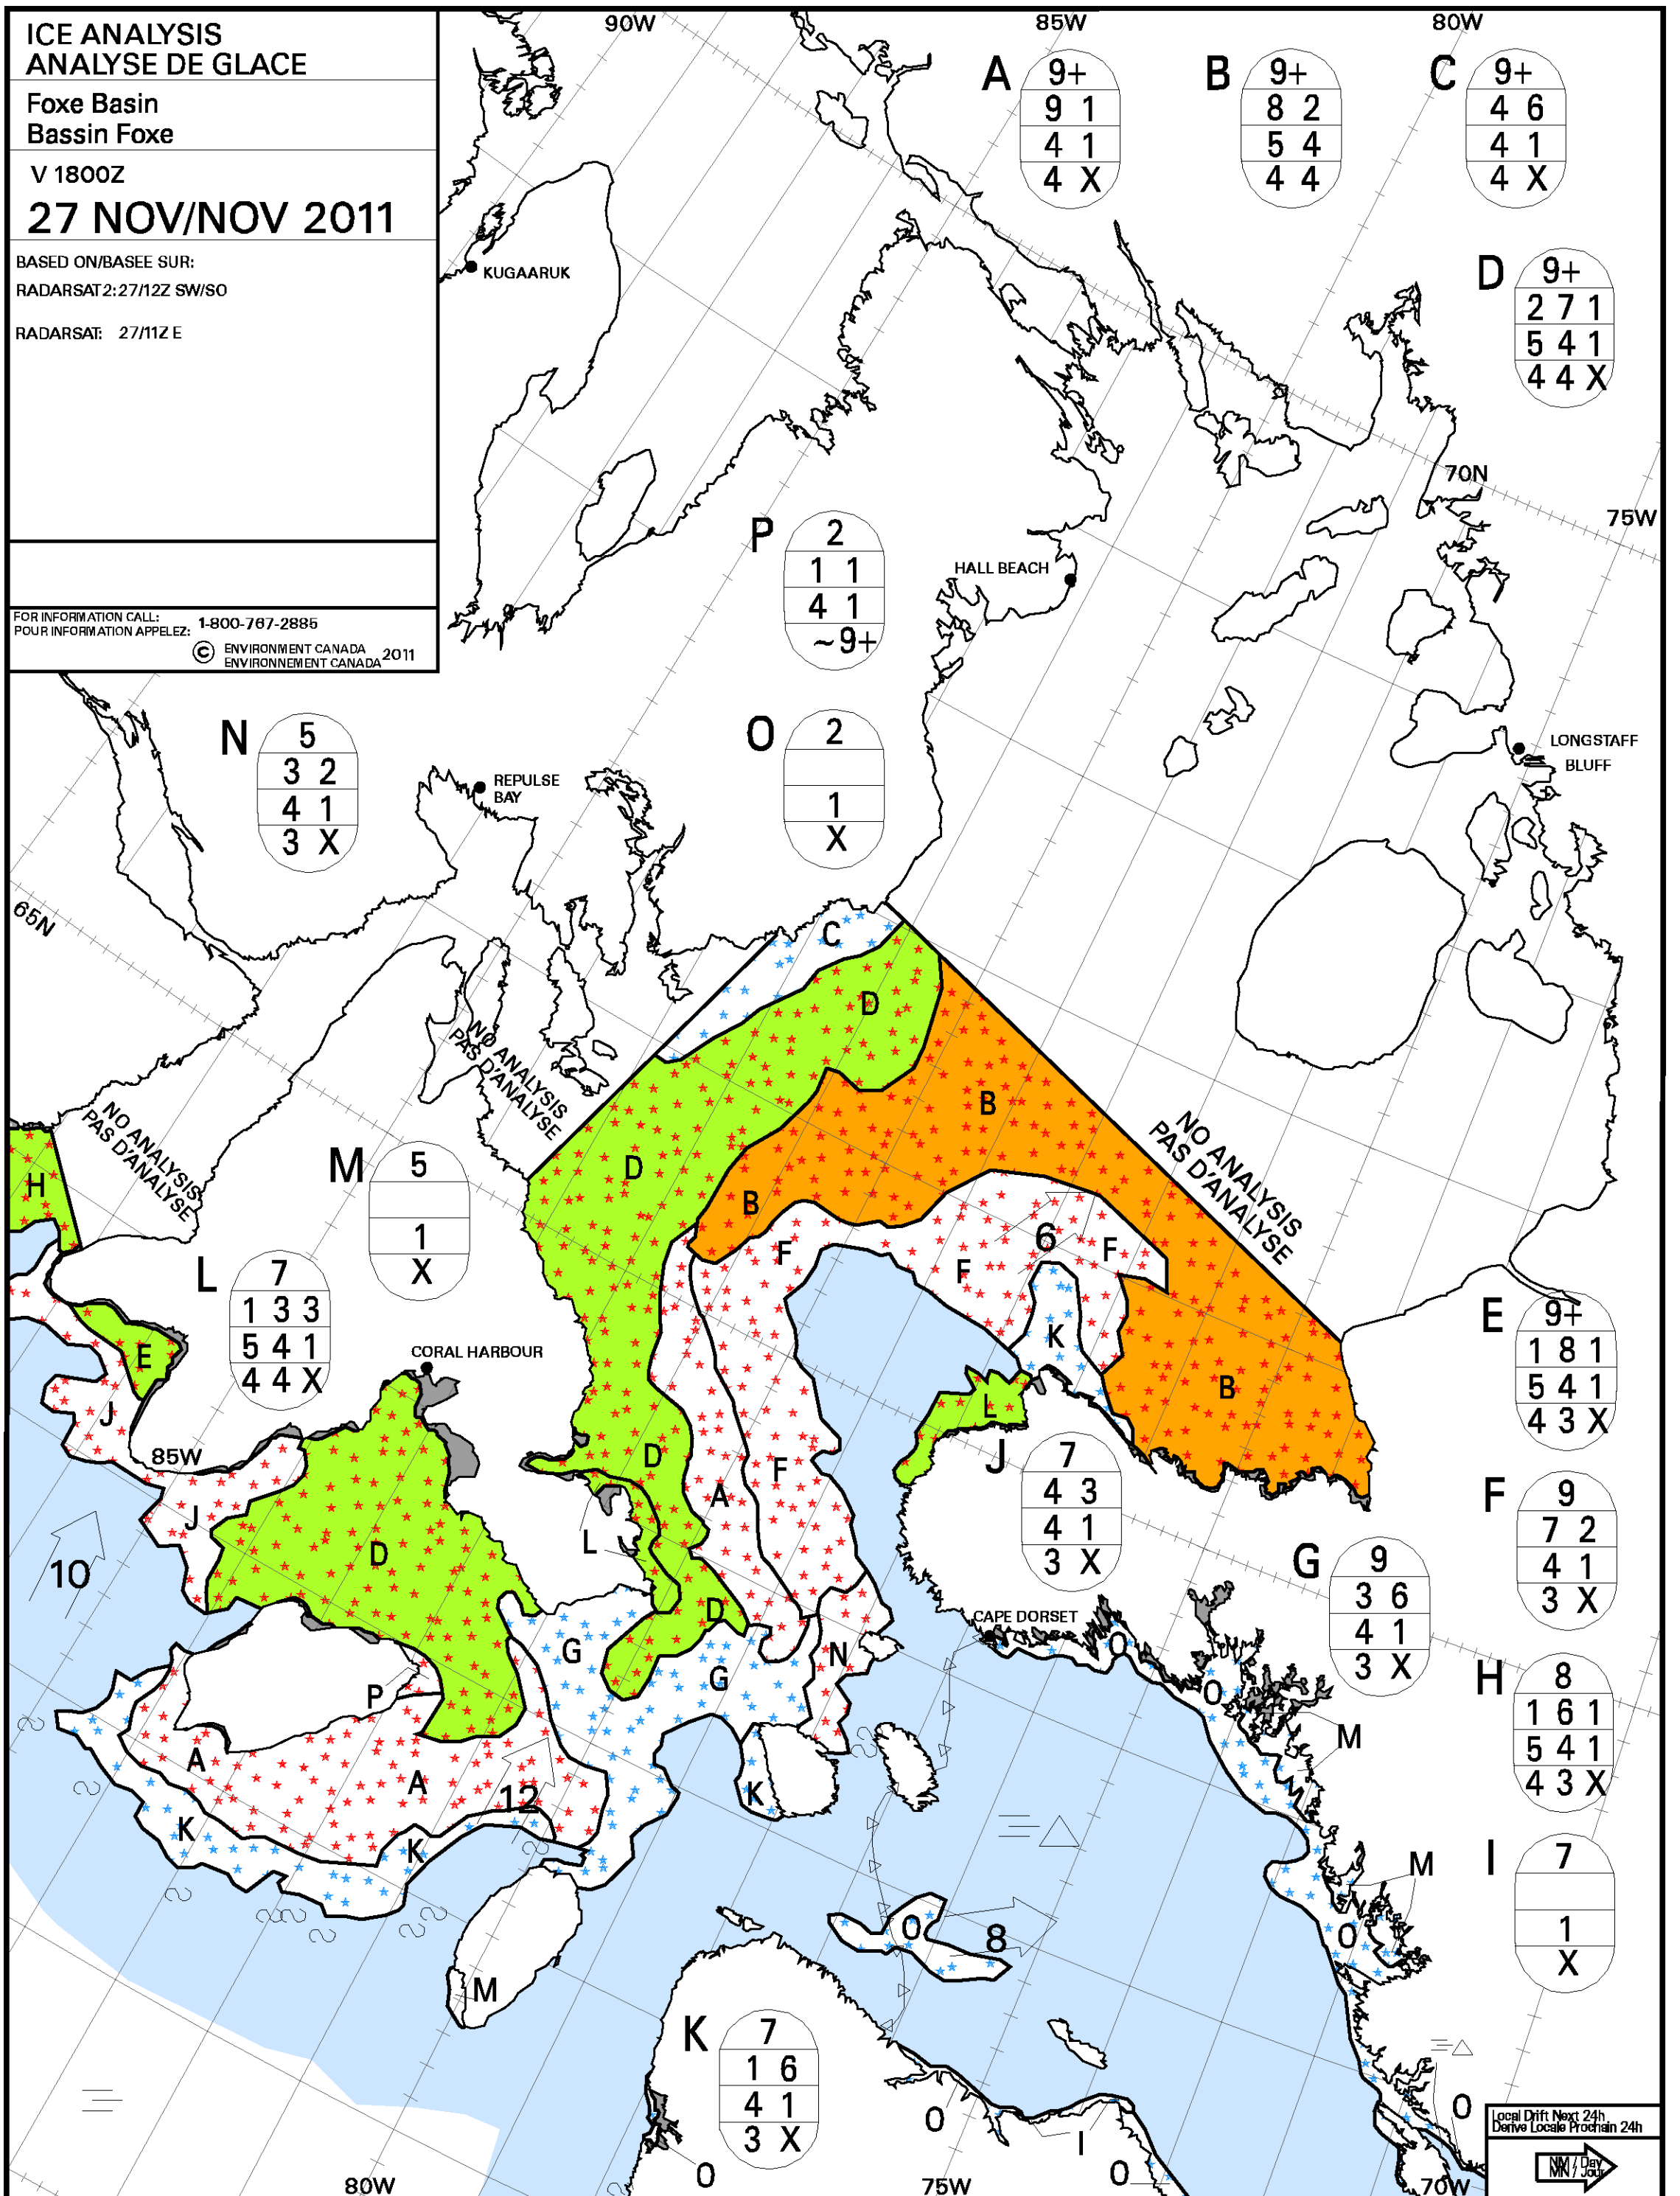

**ICE ANALYSIS
ANALYSE DE GLACE**

Foxe Basin
Bassin Foxe

V 1800Z

27 NOV/NOV 2011

BASED ON/BASEE SUR:
RADARSAT2:27/12Z SW/SO
RADARSAT: 27/11Z E

FOR INFORMATION CALL:
POUR INFORMATION APPELEZ: 1-800-767-2886
© ENVIRONMENT CANADA 2011
ENVIRONNEMENT CANADA

Local Drift Next 24h
Derive Locale Prochain 24h
NM/Day
NM/Day