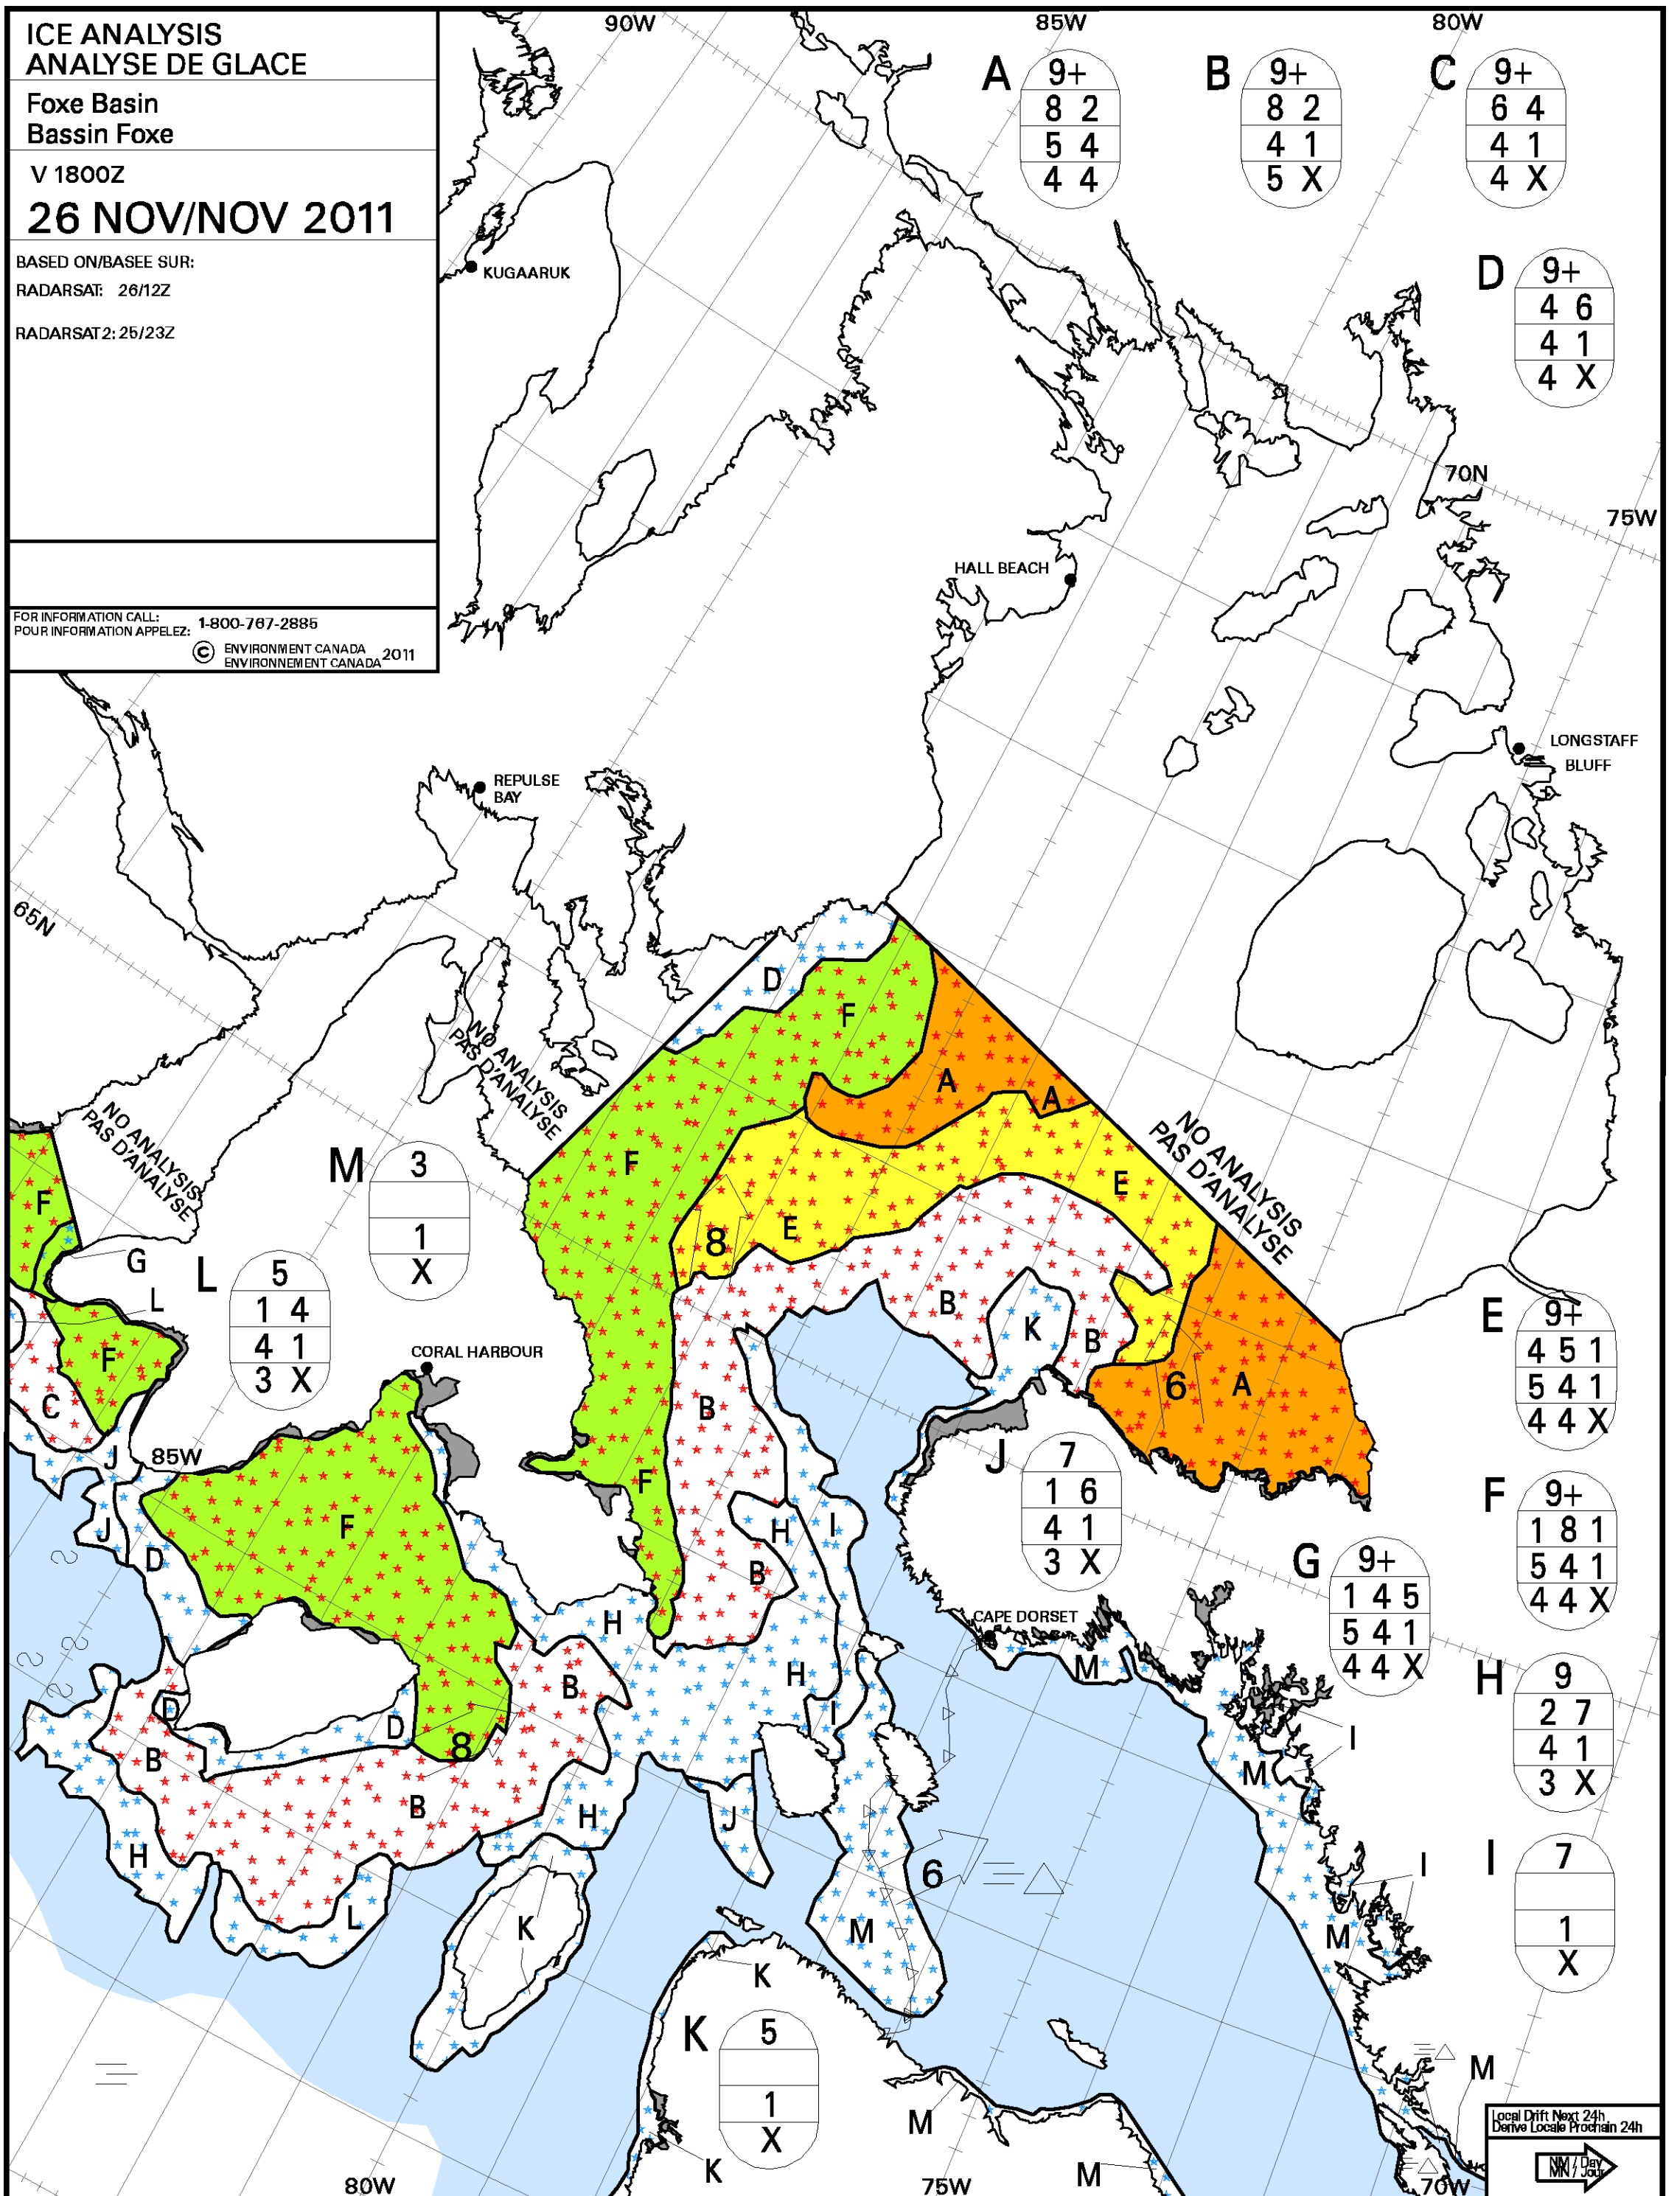

**ICE ANALYSIS  
ANALYSE DE GLACE**

Foxe Basin  
Bassin Foxe

V 1800Z

**26 NOV/NOV 2011**

BASED ON/BASEE SUR:

RADARSAT: 26/12Z

RADARSAT2: 25/23Z

FOR INFORMATION CALL:  
POUR INFORMATION APPELEZ: 1-800-767-2886

© ENVIRONMENT CANADA 2011  
ENVIRONNEMENT CANADA

**A**

9+
8 2
5 4
4 4

**B**

9+
8 2
4 1
5 X

**C**

9+
6 4
4 1
4 X

**D**

9+
4 6
4 1
4 X

**L**

5
1 4
4 1
3 X

**M**

3
1 X

**J**

7
1 6
4 1
3 X

**G**

7
1 X

**K**

5
1 X

Local Drift Next 24h  
Derive Locale Prochain 24h

NM/Day  
NM/30h