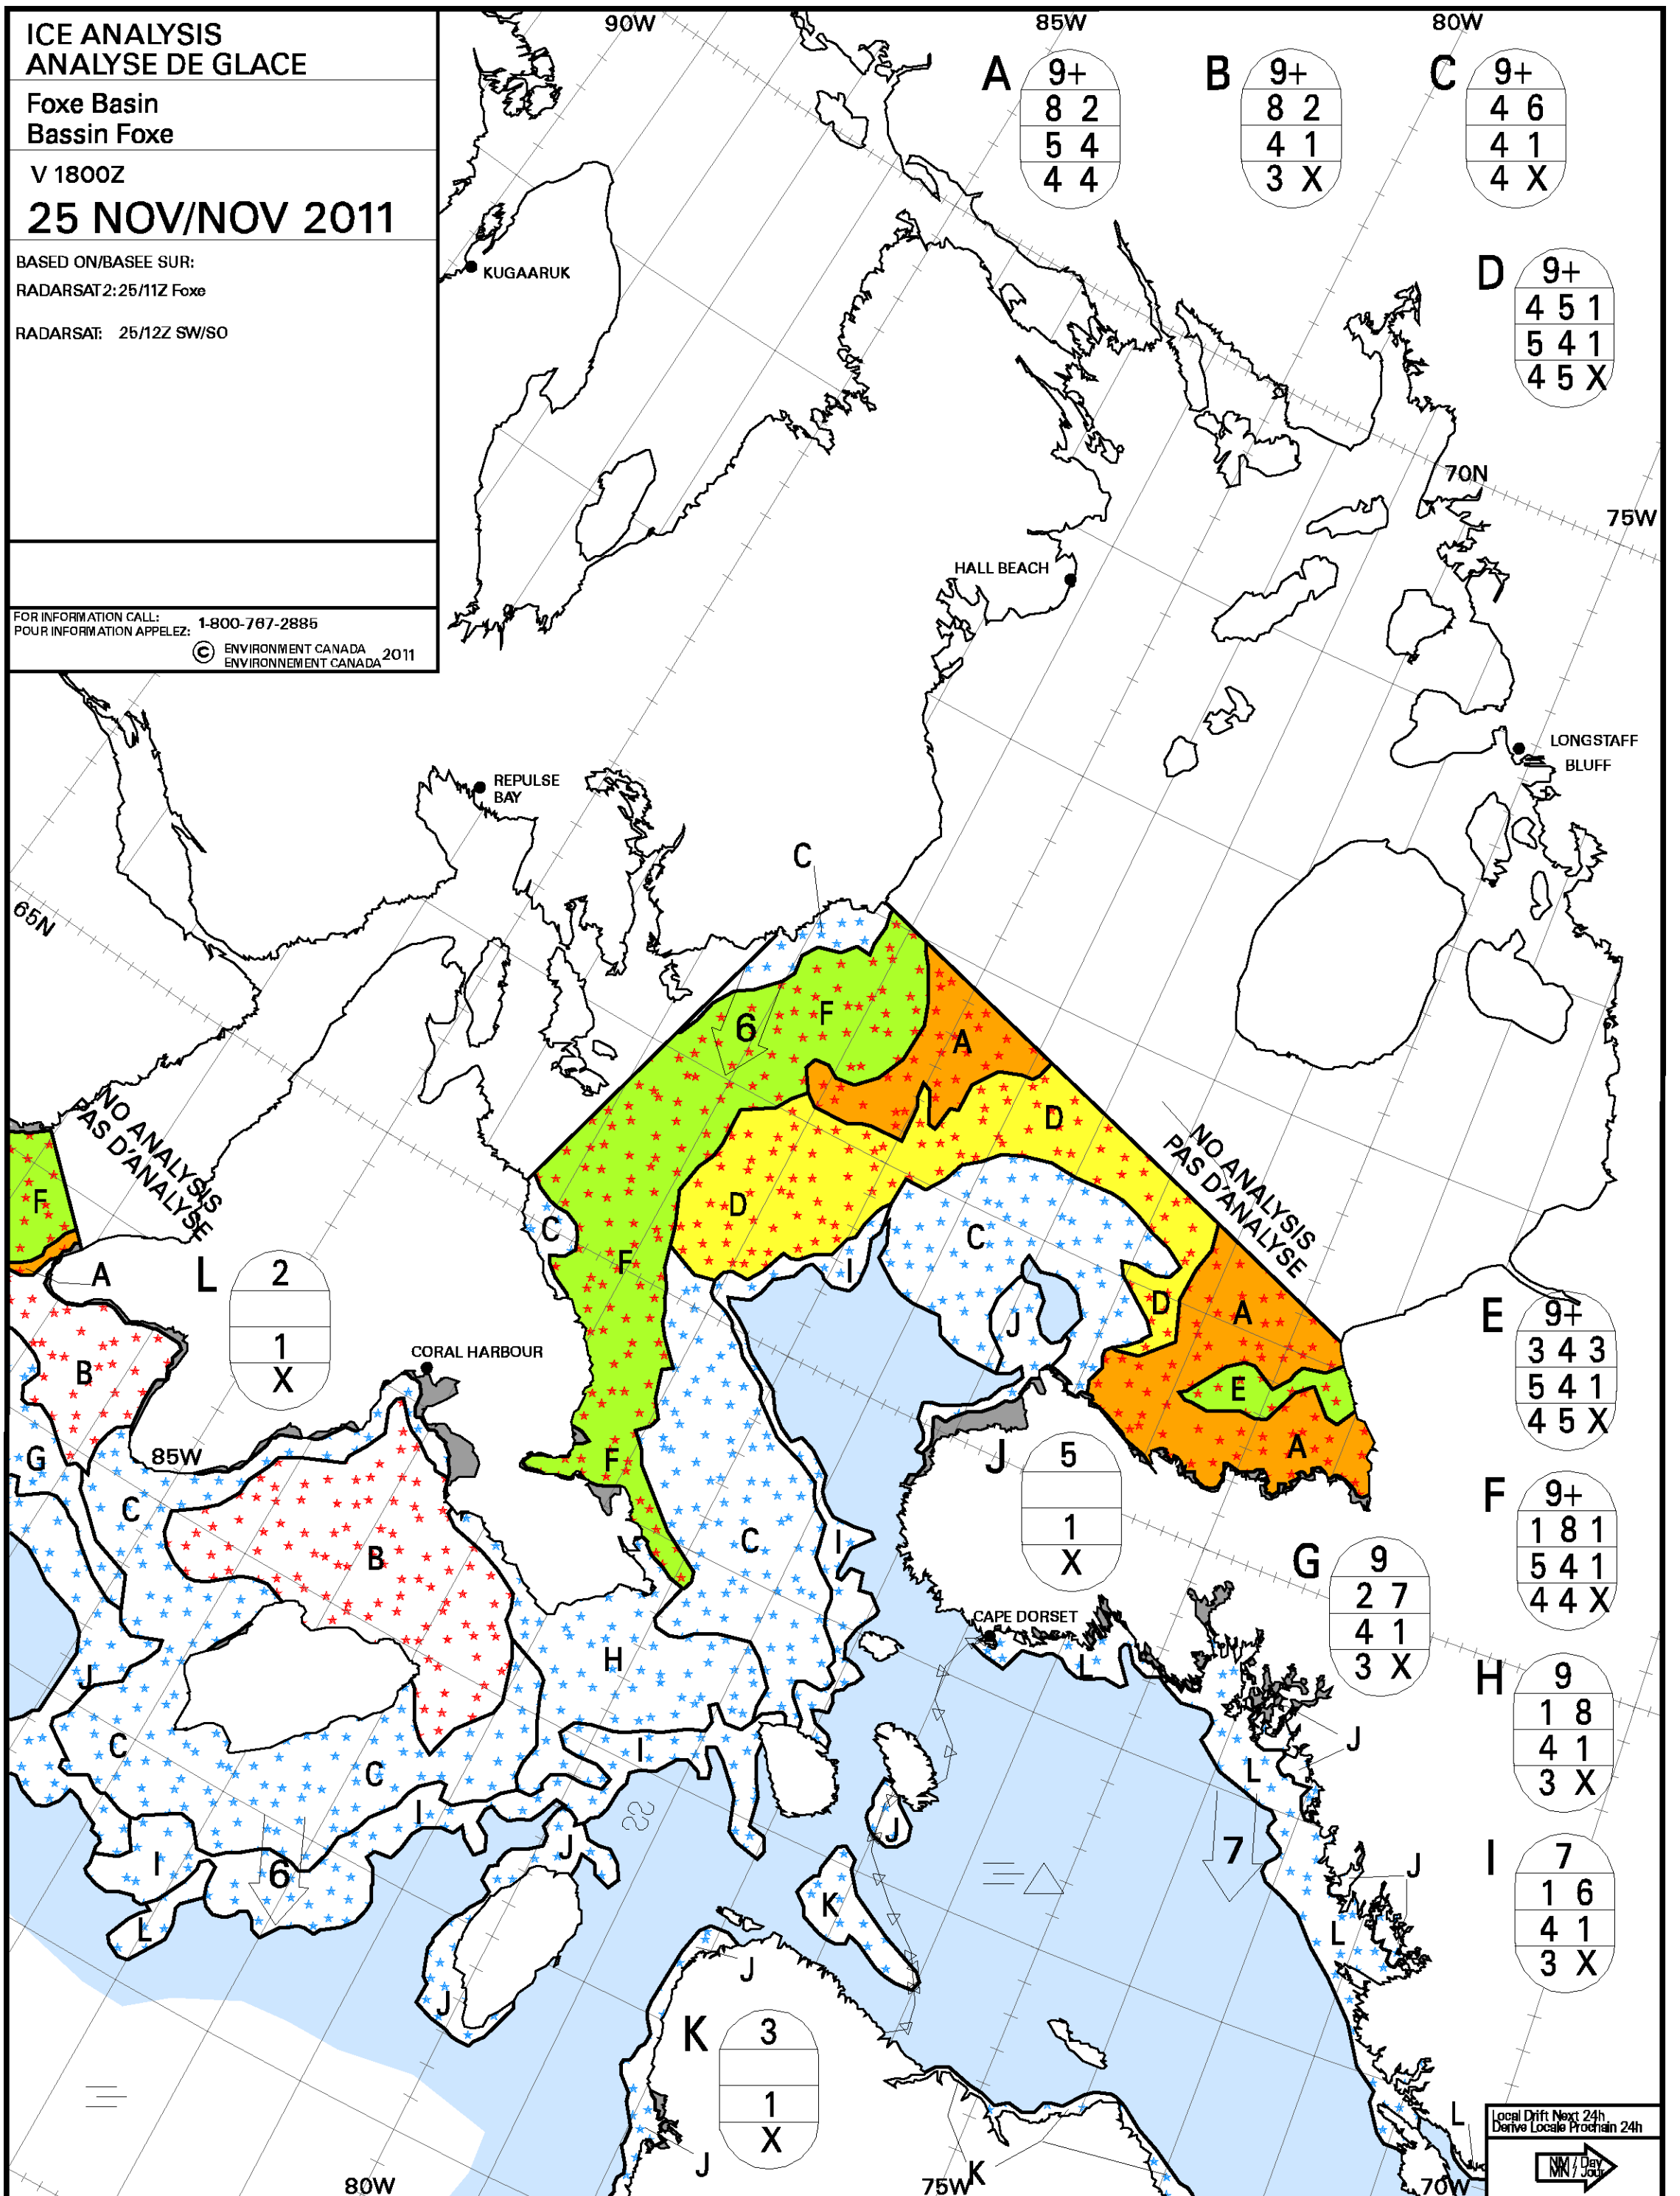

**ICE ANALYSIS
ANALYSE DE GLACE**

Foxe Basin
Bassin Foxe

V 1800Z

25 NOV/NOV 2011

BASED ON/BASEE SUR:
RADARSAT2:25/11Z Foxe

RADARSAT: 25/12Z SW/SO

FOR INFORMATION CALL:
POUR INFORMATION APPELEZ: 1-800-767-2886

© ENVIRONMENT CANADA 2011
ENVIRONNEMENT CANADA

A

9+
8 2
5 4
4 4

B

9+
8 2
4 1
3 X

C

9+
4 6
4 1
4 X

D

9+
4 5 1
5 4 1
4 5 X

L

2
1 X

J

5
1 X

G

9
2 7
4 1
3 X

E

3
1 X

Local Drift Next 24h
Derive Locale Prochain 24h