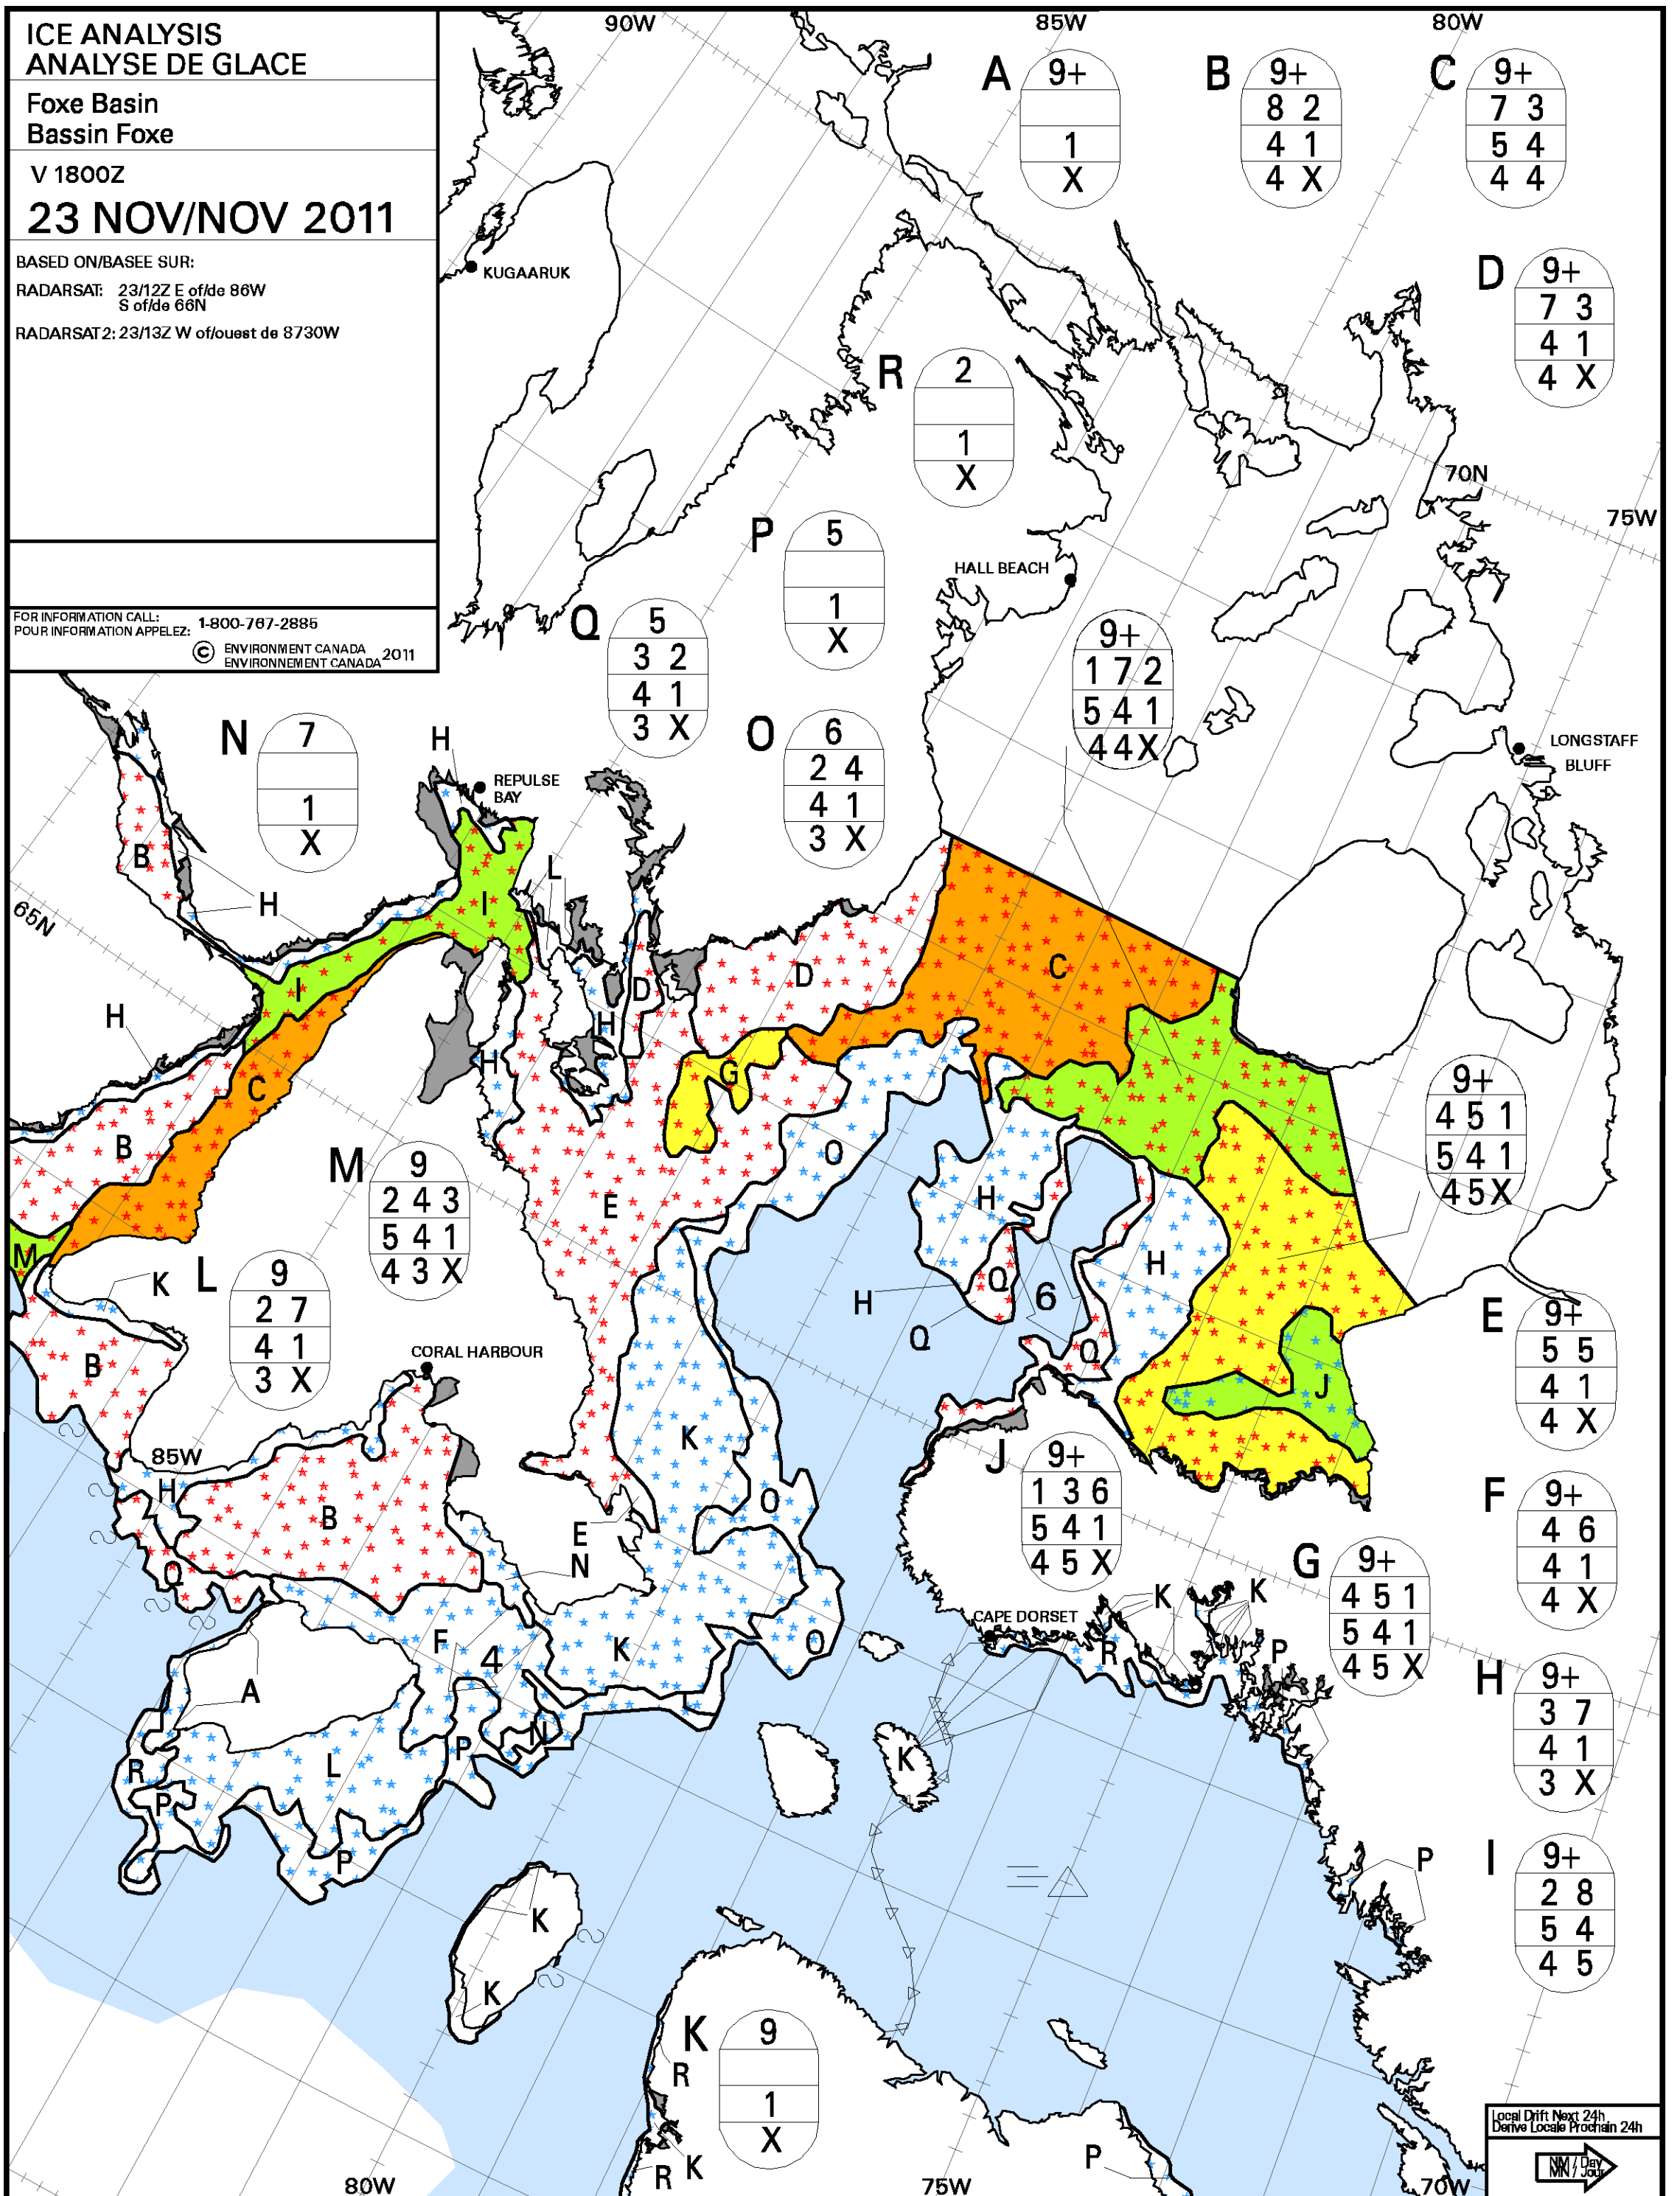

**ICE ANALYSIS
ANALYSE DE GLACE**

Foxe Basin
Bassin Foxe

V 1800Z

23 NOV/NOV 2011

BASED ON/BASEE SUR:

RADARSAT: 23/12Z E of/de 86W
S of/de 66N

RADARSAT2: 23/13Z W of/ouest de 8730W

FOR INFORMATION CALL:
POUR INFORMATION APPELEZ: 1-800-767-2886

© ENVIRONMENT CANADA
ENVIRONNEMENT CANADA 2011

Local Drift Next 24h
Derive Locale Prochain 24h

NM/Day
NM/Jour