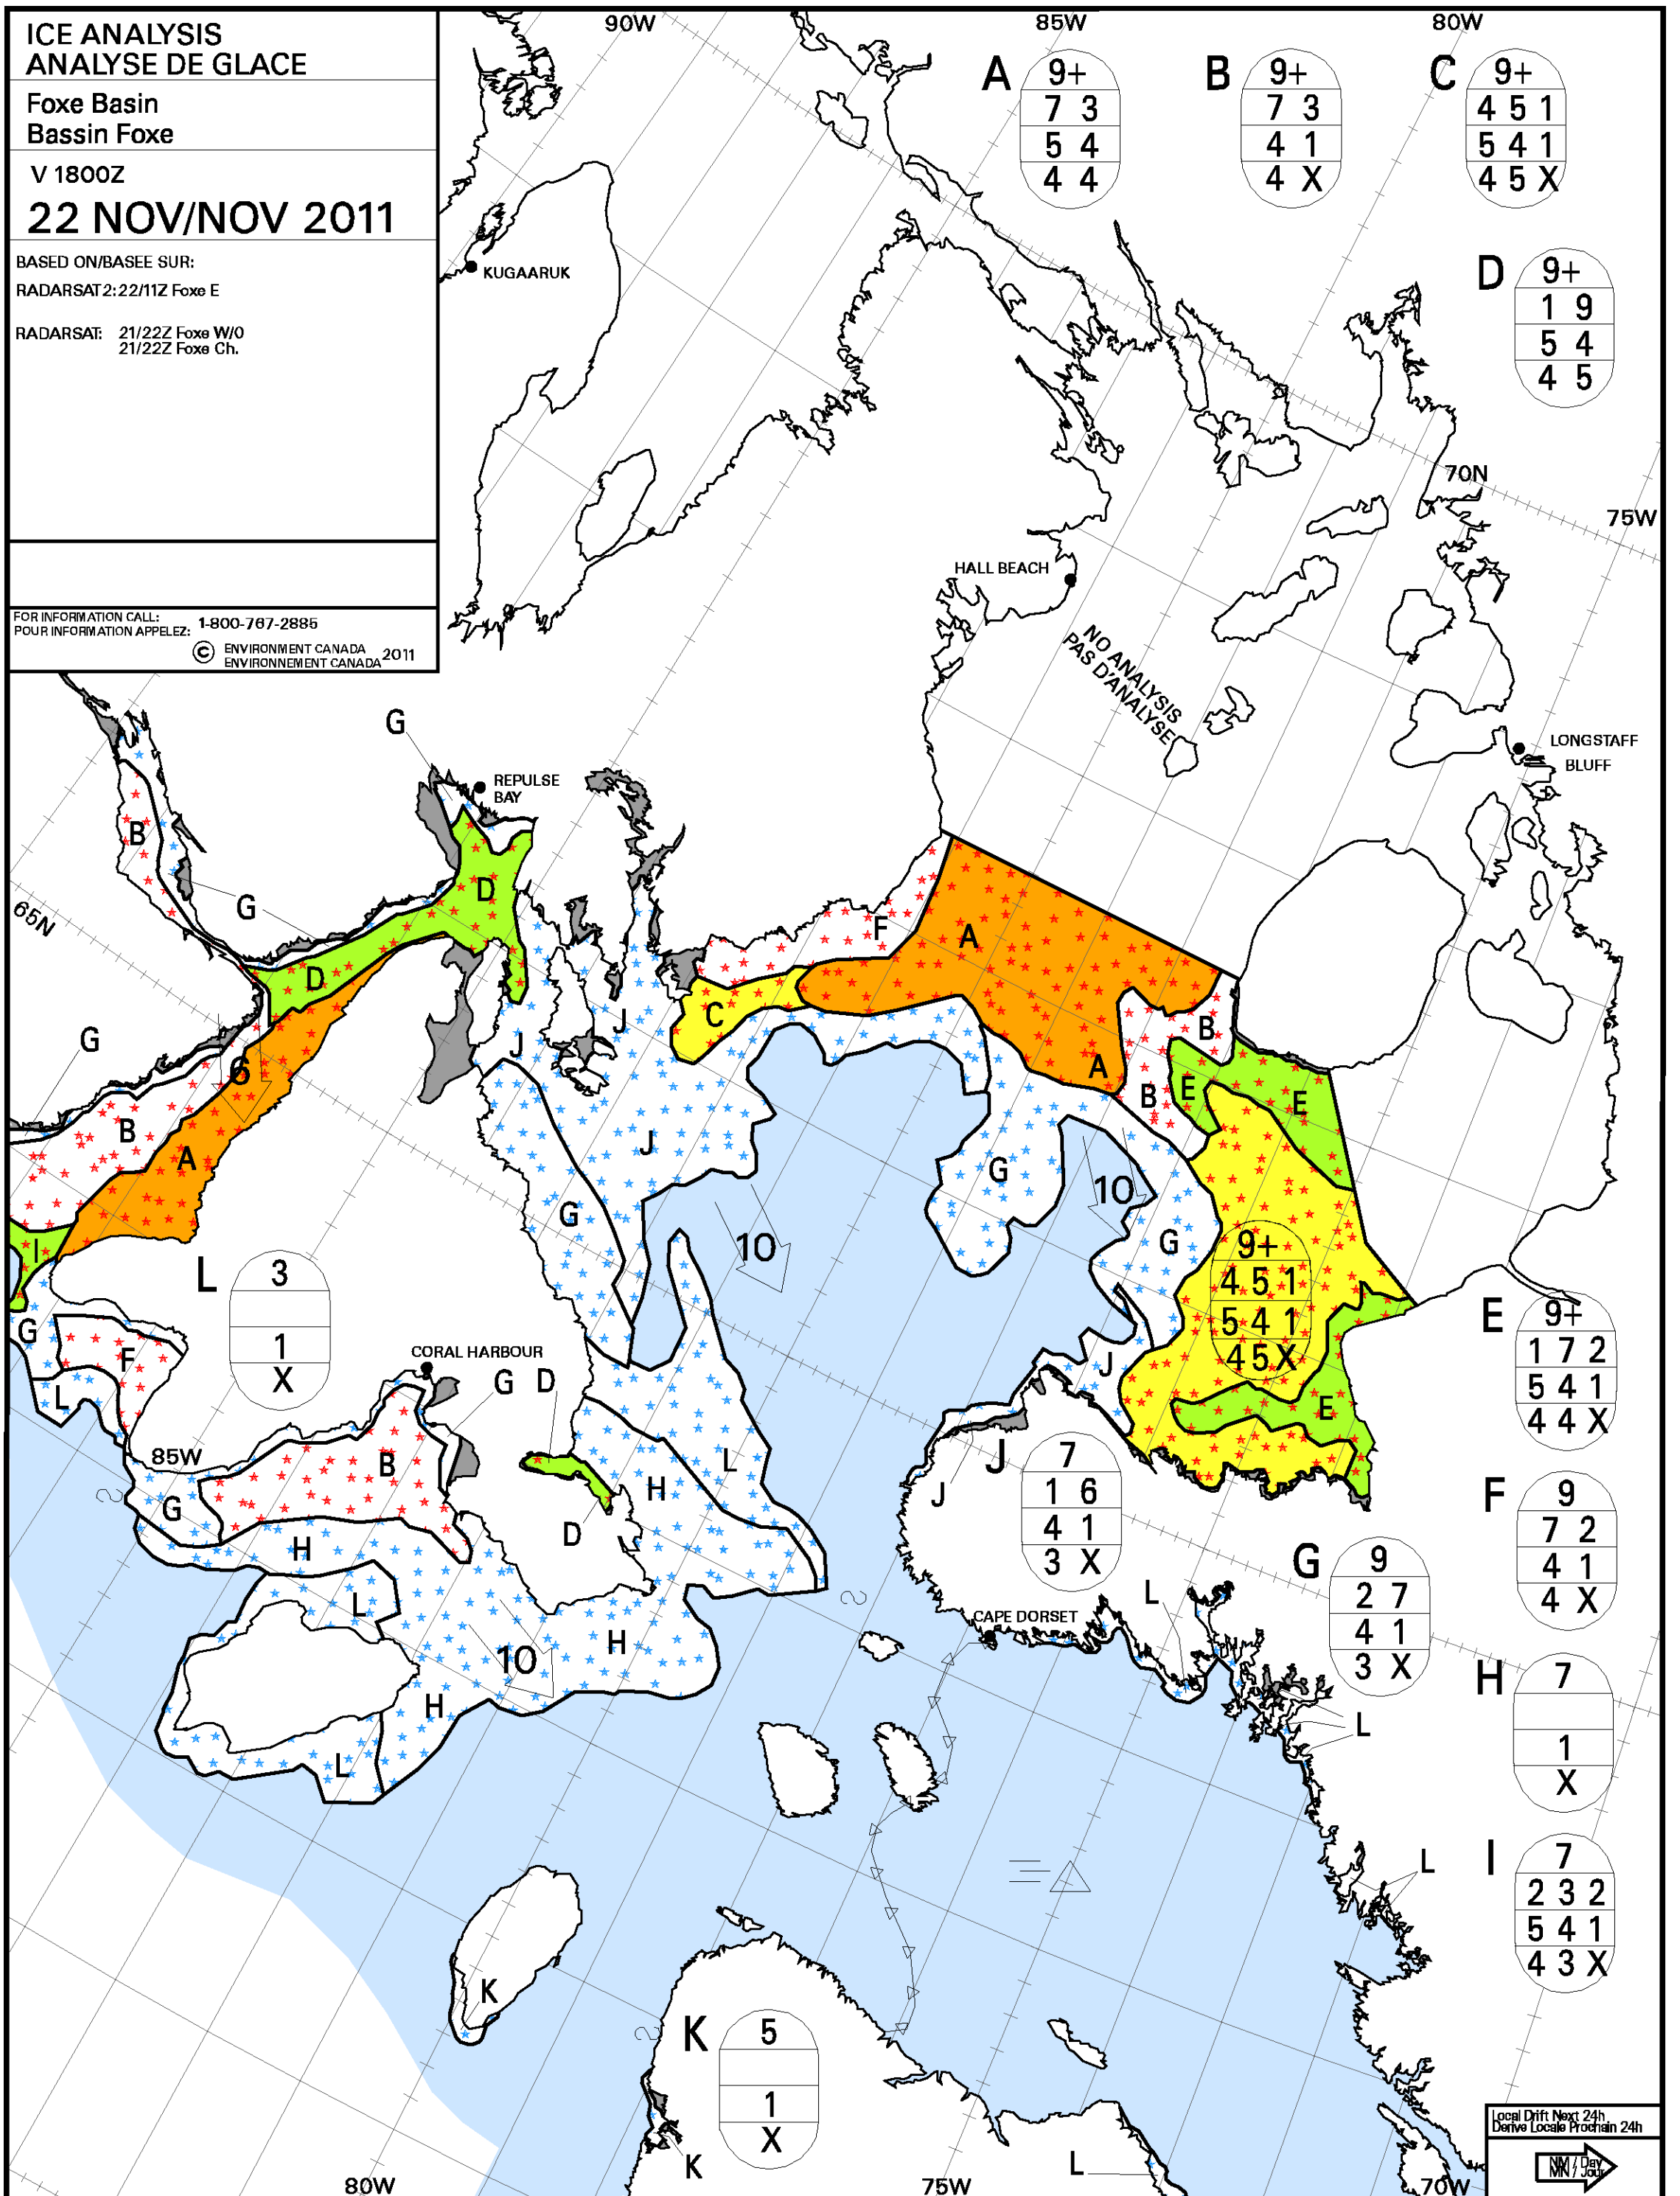

**ICE ANALYSIS
ANALYSE DE GLACE**

**Foxe Basin
Bassin Foxe**

V 1800Z

22 NOV/NOV 2011

BASED ON/BASEE SUR:
RADARSAT 2:22/11Z Foxe E

RADARSAT: 21/22Z Foxe W/O
21/22Z Foxe Ch.

FOR INFORMATION CALL:
POUR INFORMATION APPELEZ: 1-800-767-2886

© ENVIRONMENT CANADA 2011
ENVIRONNEMENT CANADA

A

9+
7 3
5 4
4 4

B

9+
7 3
4 1
4 X

C

9+
4 5 1
5 4 1
4 5 X

D

9+
1 9
5 4
4 5

L

3
1 X

J

7
1 6
4 1
3 X

G

9
2 7
4 1
3 X

E

5
1 X

Local Drift Next 24h
Derive Locale Prochain 24h

NM/Day
NM/30h