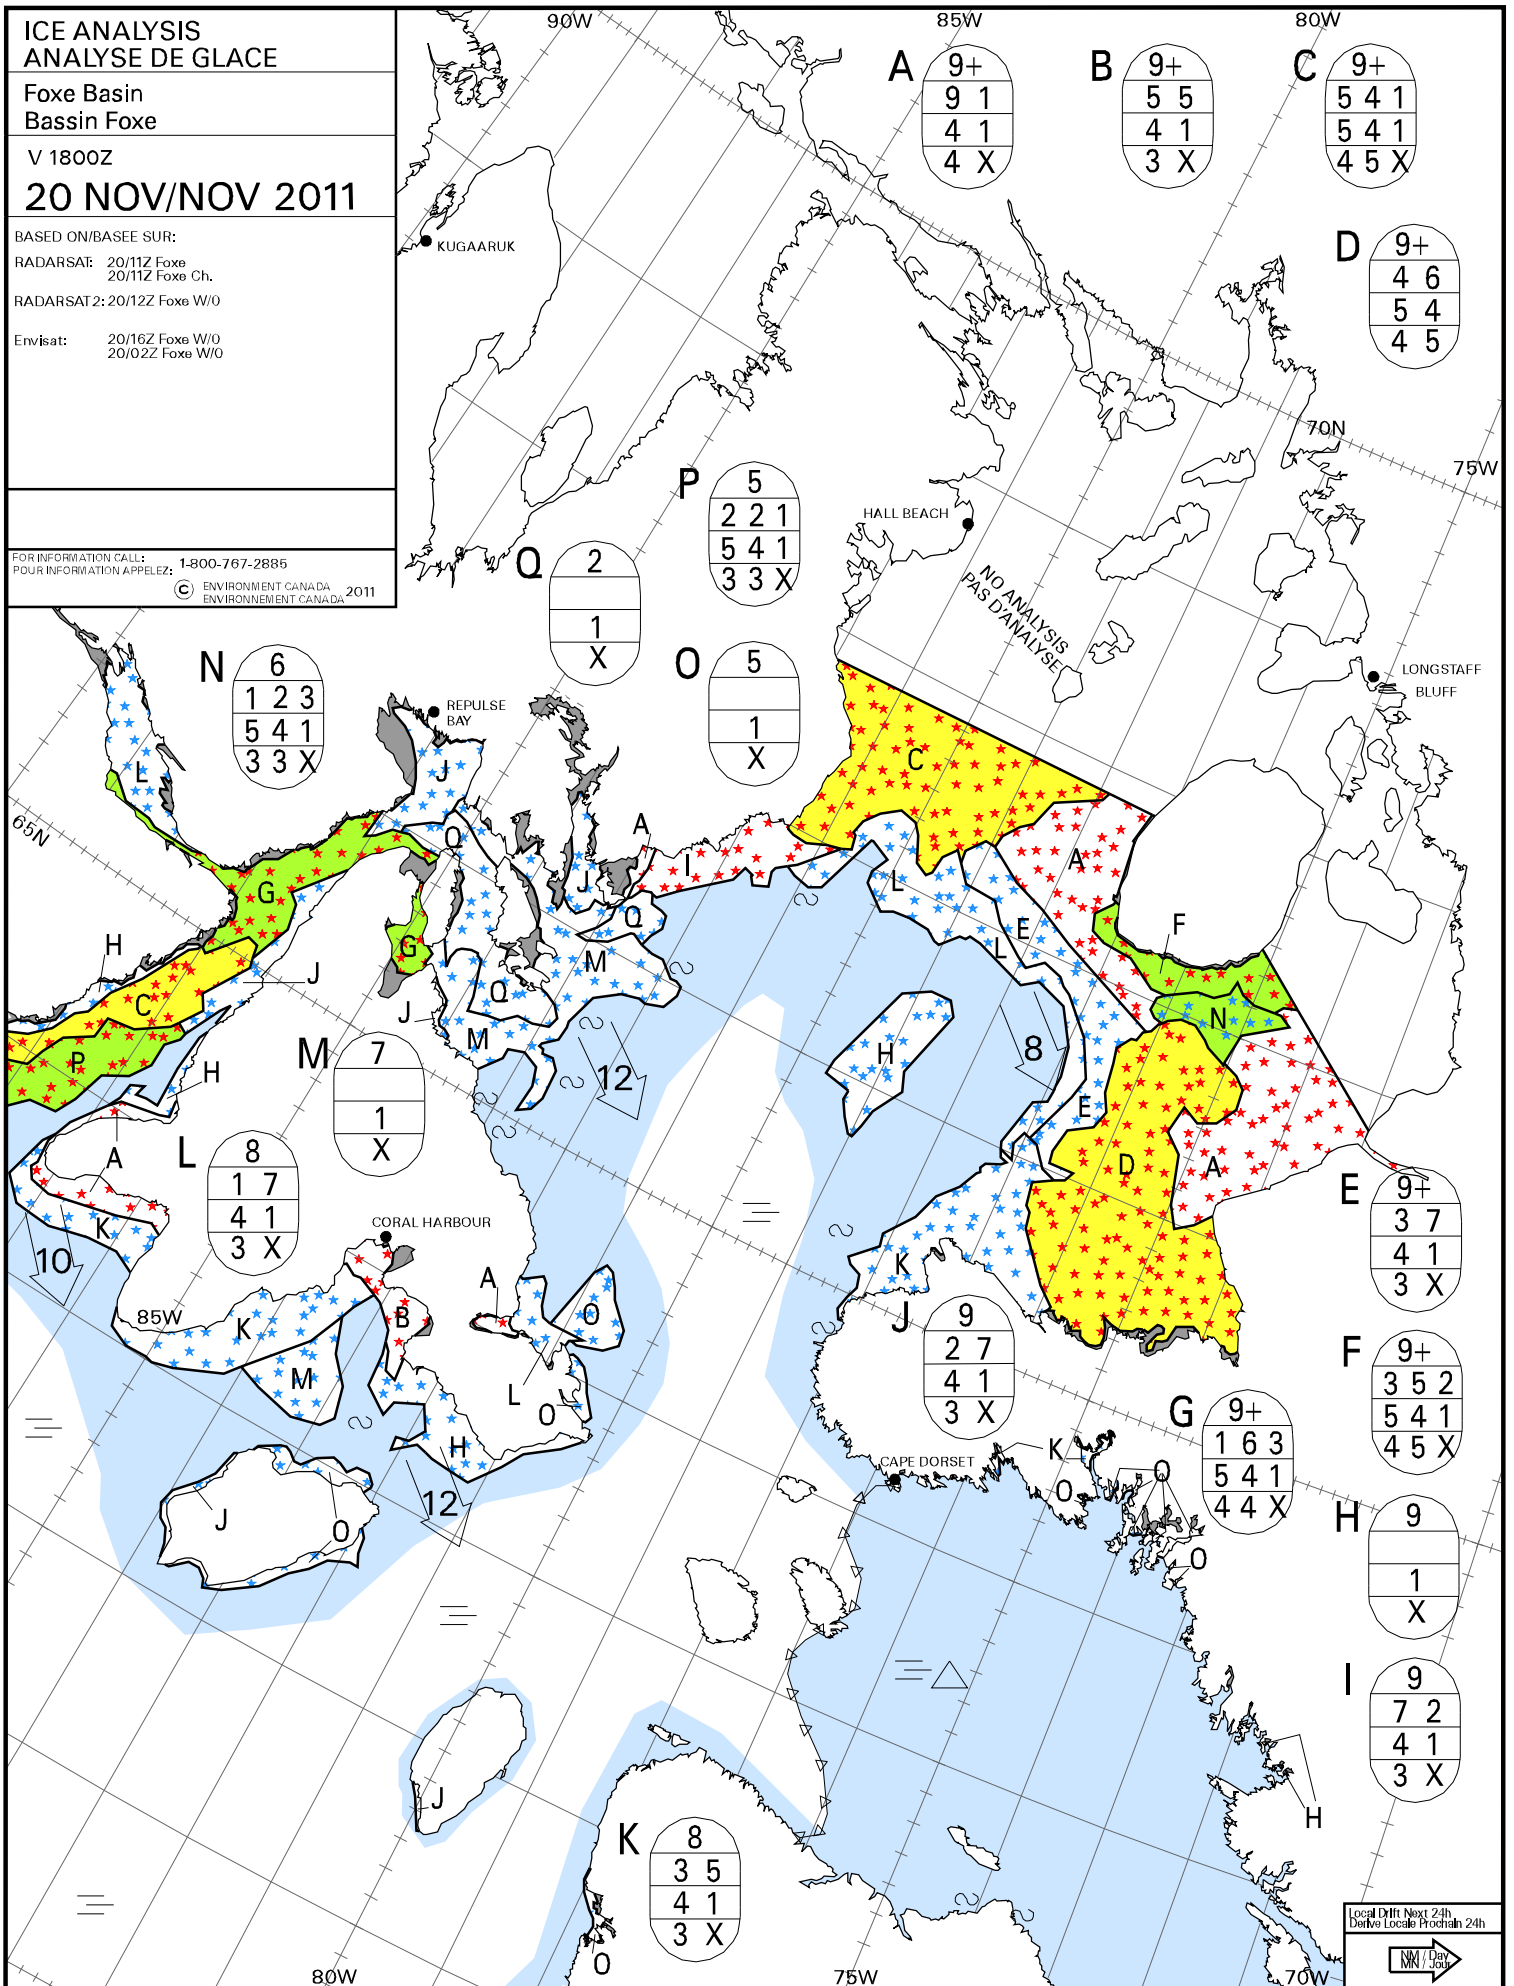

**ICE ANALYSIS
ANALYSE DE GLACE**

Foxe Basin
Bassin Foxe

V 1800Z

20 NOV/NOV 2011

BASED ON/BASEE SUR:

RADARSAT: 20/11Z Foxe
20/11Z Foxe Ch.

RADARSAT2: 20/12Z Foxe W/O

Envisat: 20/16Z Foxe W/O
20/02Z Foxe W/O

© ENVIRONMENT CANADA
ENVIRONNEMENT CANADA 2011

Local Diff Next 24h
Dev's Local Prodrain 24h