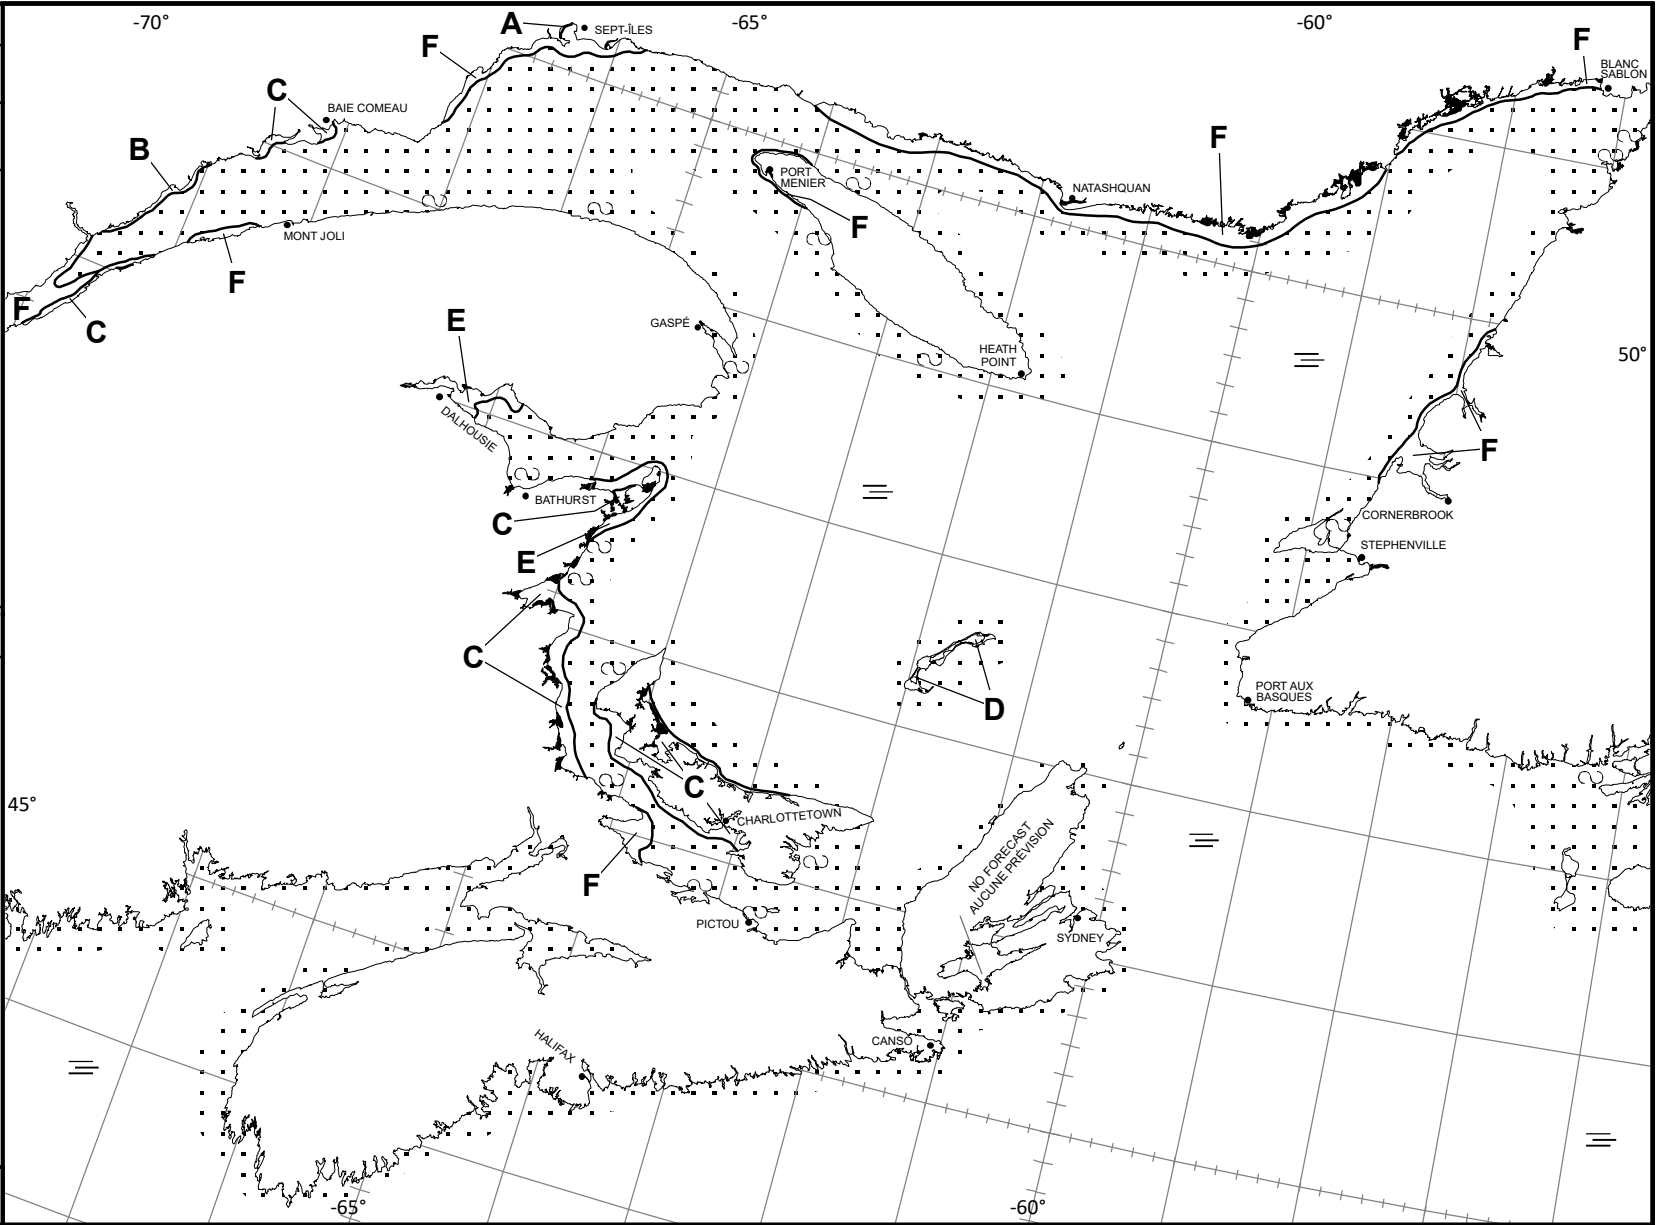

ICE CHART CARTE DES GLACES

Gulf of St. Lawrence
Golfo du Saint-Laurent

V 1800 Z
14 JAN/JAN 2024

Based On/Basée sur:
RCM 14/10Z NE Gulf/Golfe
14/1030Z Estuary/Estuaire

SENTINEL-1 14/10Z

RCM 13/21Z-22Z

GOES 14/11Z-14Z
P cloud/partiellement nuageux

© 2024 CANADIAN ICE SERVICE
SERVICE CANADIEN DES GLACES
Environment and Environment et
Climate Change Canada Changement climatique Canada

CIS Black and White Analysis
Analyse en noir et blanc du SCG

NM/Day MN/Jour Local Drift Next 24h
Dérive Locale Prochain 24h

A	<table border="1"><tr><td>9</td></tr><tr><td>4 5</td></tr><tr><td>4</td></tr><tr><td>4</td></tr></table>	B	<table border="1"><tr><td>9</td></tr><tr><td>4 5</td></tr><tr><td>4 1</td></tr><tr><td>4 X</td></tr></table>	C	<table border="1"><tr><td>7</td></tr><tr><td>3 4</td></tr><tr><td>4 1</td></tr><tr><td>4 X</td></tr></table>	D	<table border="1"><tr><td>5</td></tr><tr><td>2 3</td></tr><tr><td>4 1</td></tr><tr><td>4 X</td></tr></table>	E	<table border="1"><tr><td>2</td></tr><tr><td>1</td></tr><tr><td>X</td></tr></table>	F	<table border="1"><tr><td>2</td></tr><tr><td>1 1</td></tr><tr><td>4 1</td></tr><tr><td>3 X</td></tr></table>