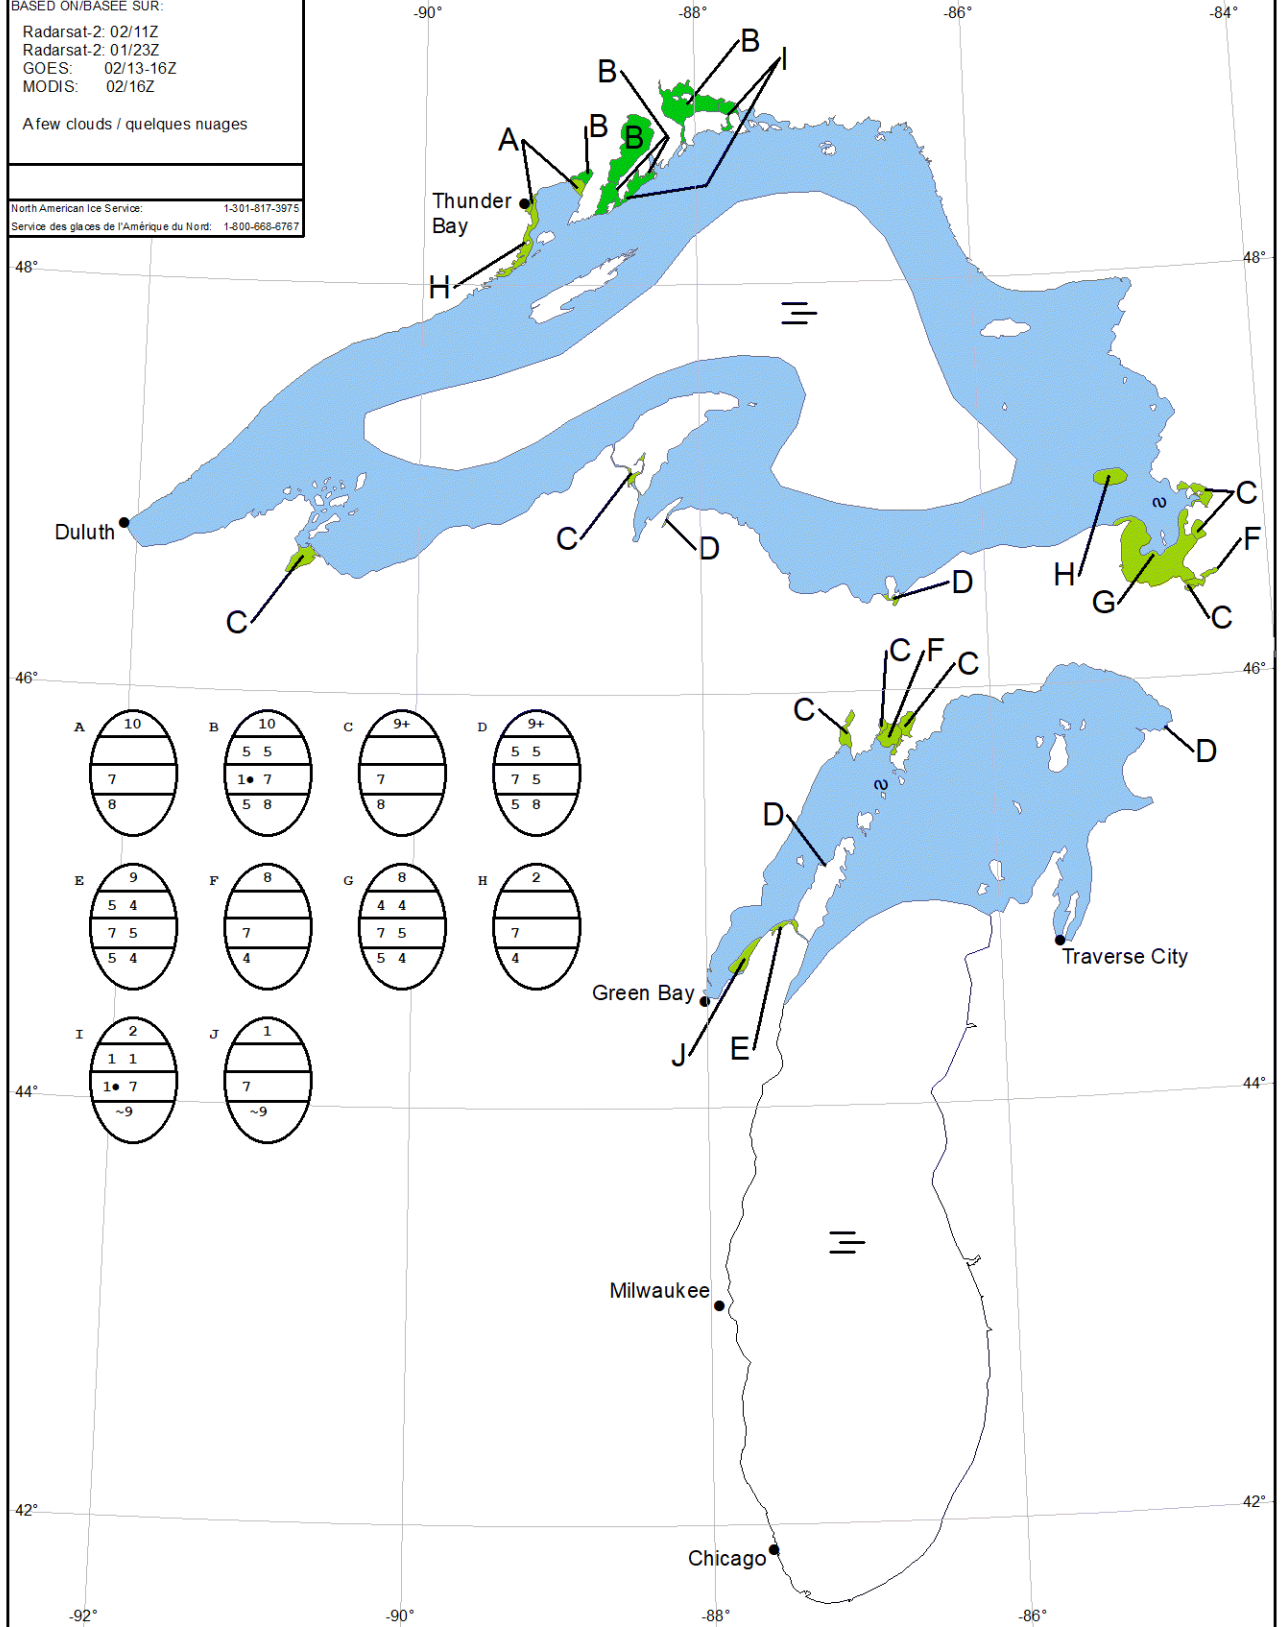

BASED ON/BASÉ SUR:  
 Radarsat-2: 02/11Z  
 Radarsat-2: 01/23Z  
 GOES: 02/13-16Z  
 MODIS: 02/16Z  
 A few clouds / quelques nuages

North American Ice Service: 1-301-817-3975  
 Service des glaces de l'Amérique du Nord: 1-800-668-6767

A	10	B	10	C	9+	D	9+
E	9	F	8	G	8	H	2
I	2	J	1				