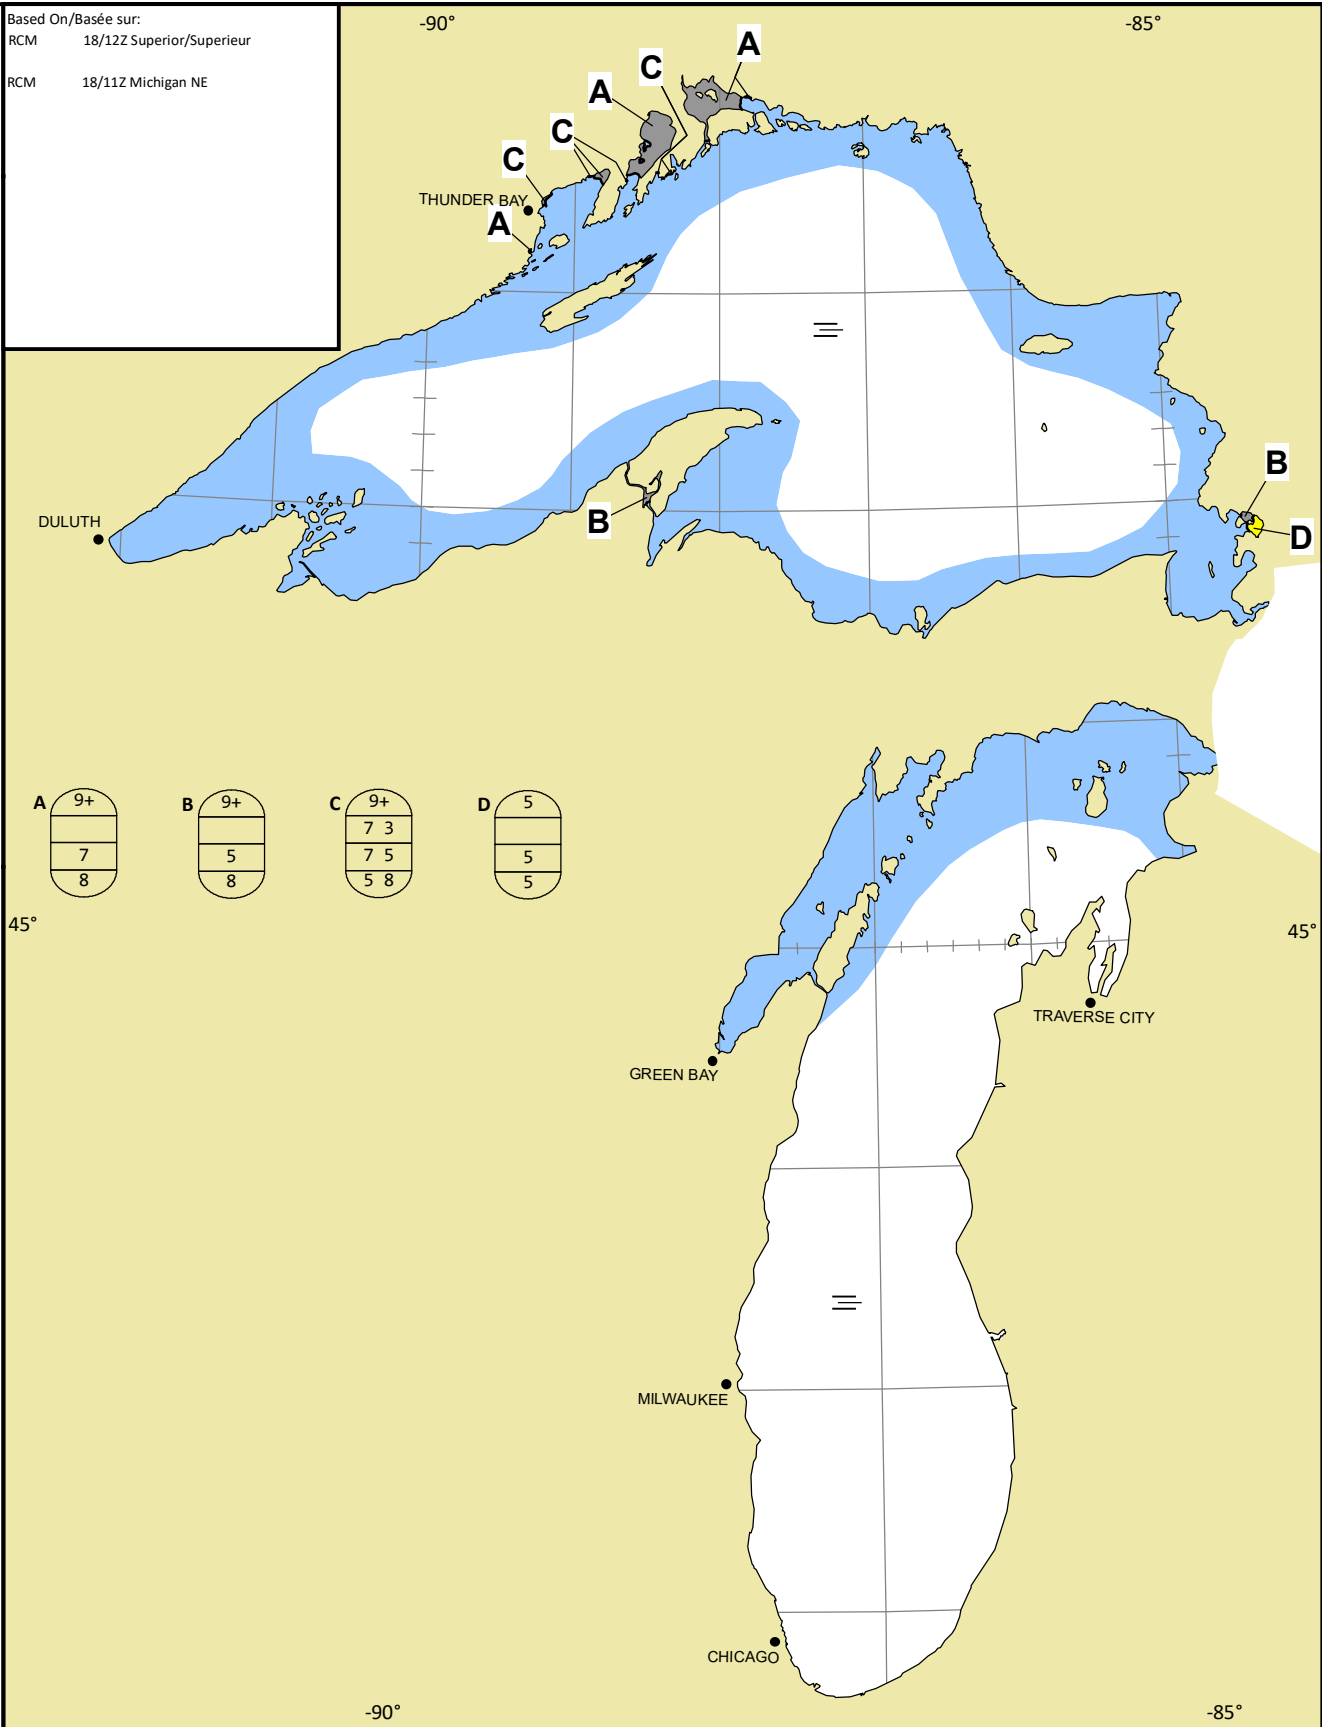

Based On/Basée sur:
 RCM 18/12Z Superior/Superieur
 RCM 18/11Z Michigan NE

WMO Colour Code - Concentration

Code de couleurs de l'OMM - Concentration