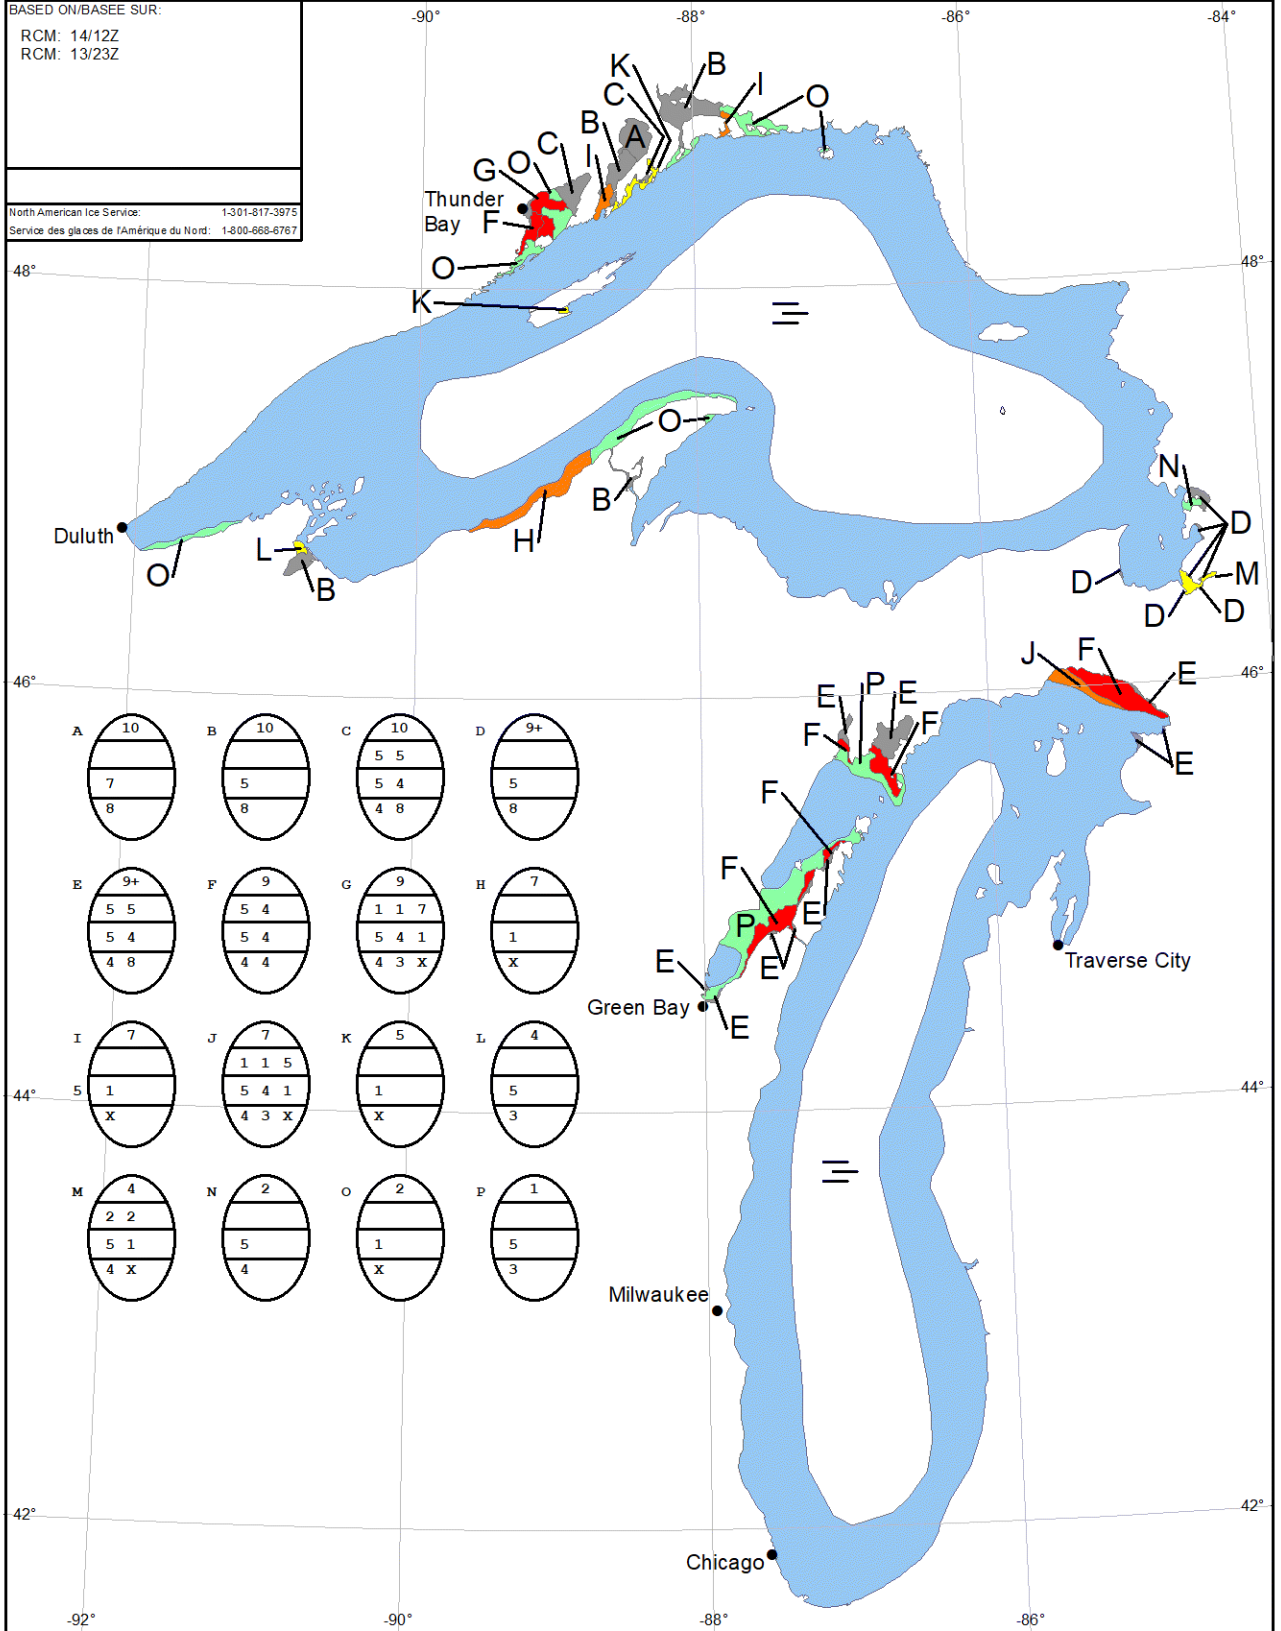

BASED ON/BASÉE SUR:
RCM: 14/12Z
RCM: 13/23Z

A	10	B	10	C	10	D	9+
E	9+	F	9	G	9	H	7
I	7	J	7	K	5	L	4
M	4	N	2	O	2	P	1