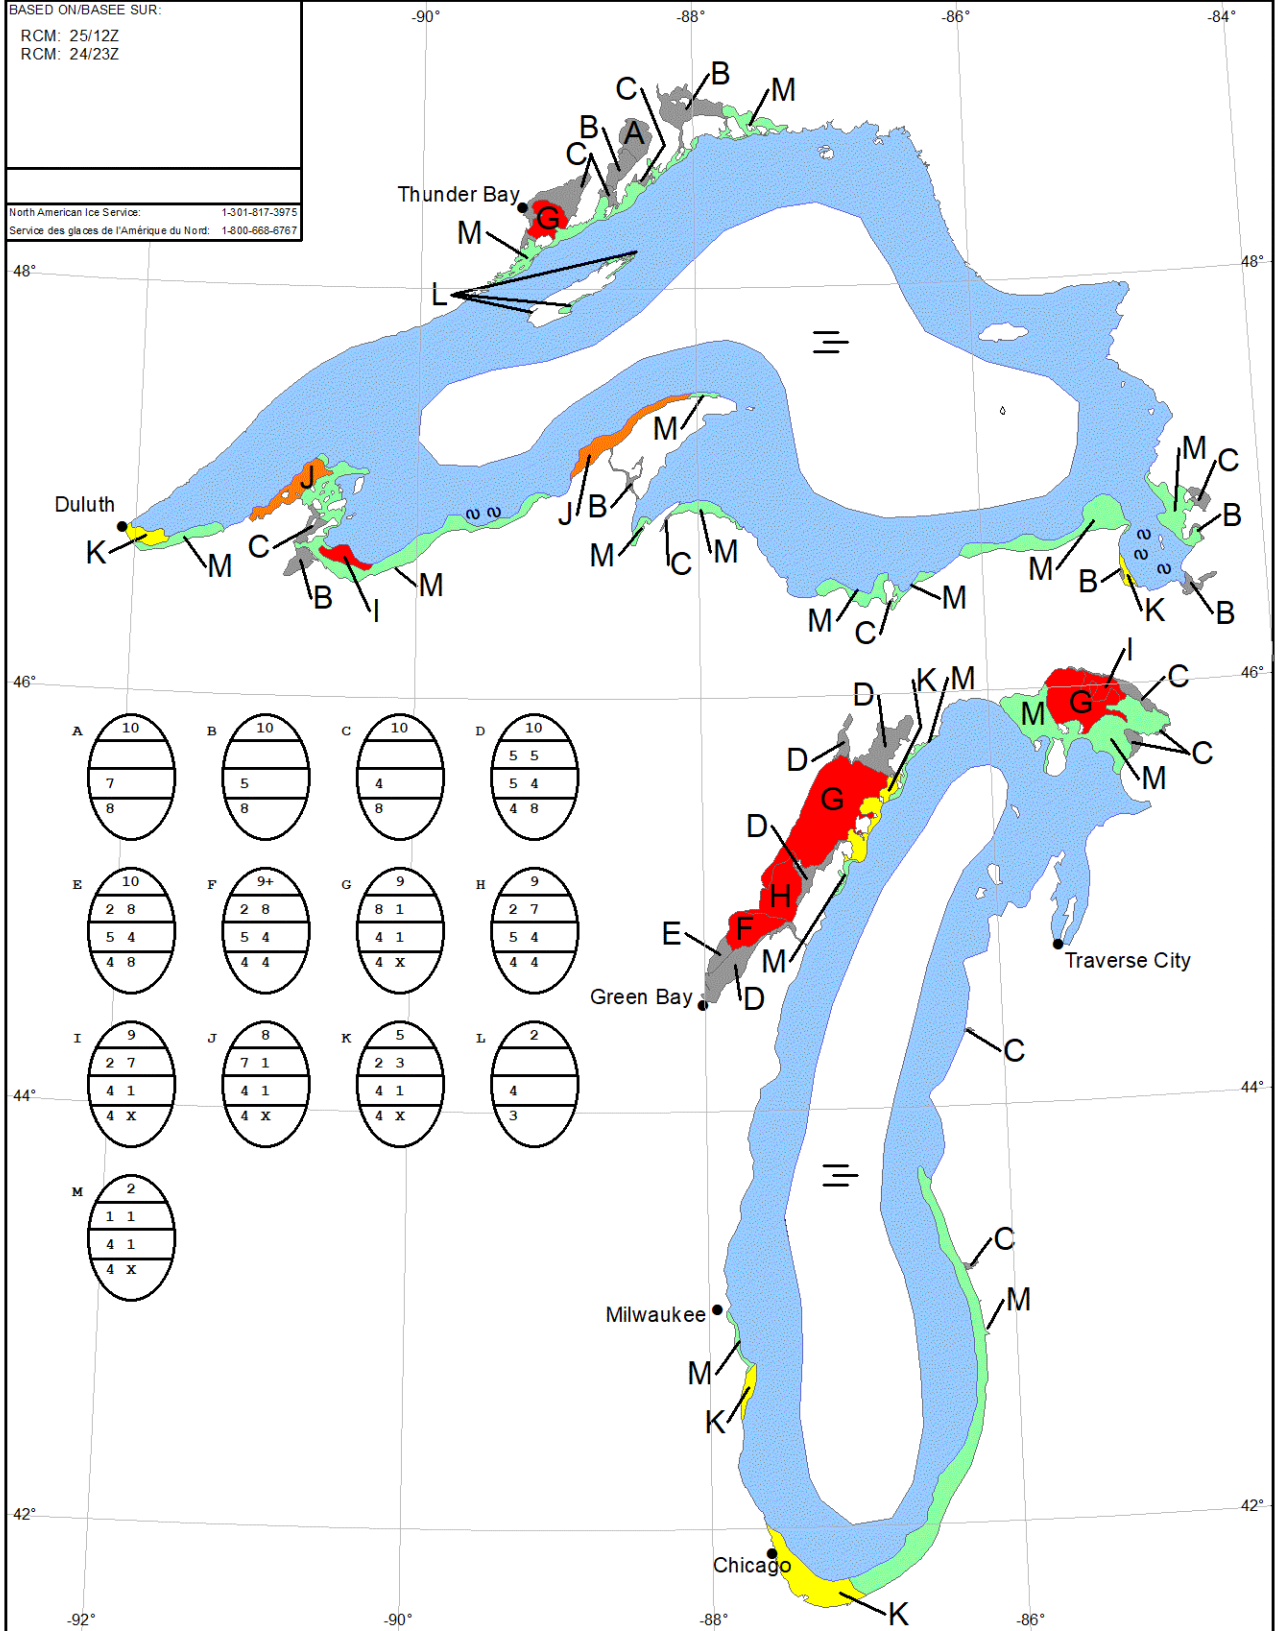

BASED ON/BASÉE SUR:
RCM: 25/12Z
RCM: 24/23Z

A	10	B	10	C	10	D	10
E	10	F	9+	G	9	H	9
I	9	J	8	K	5	L	2
M	2