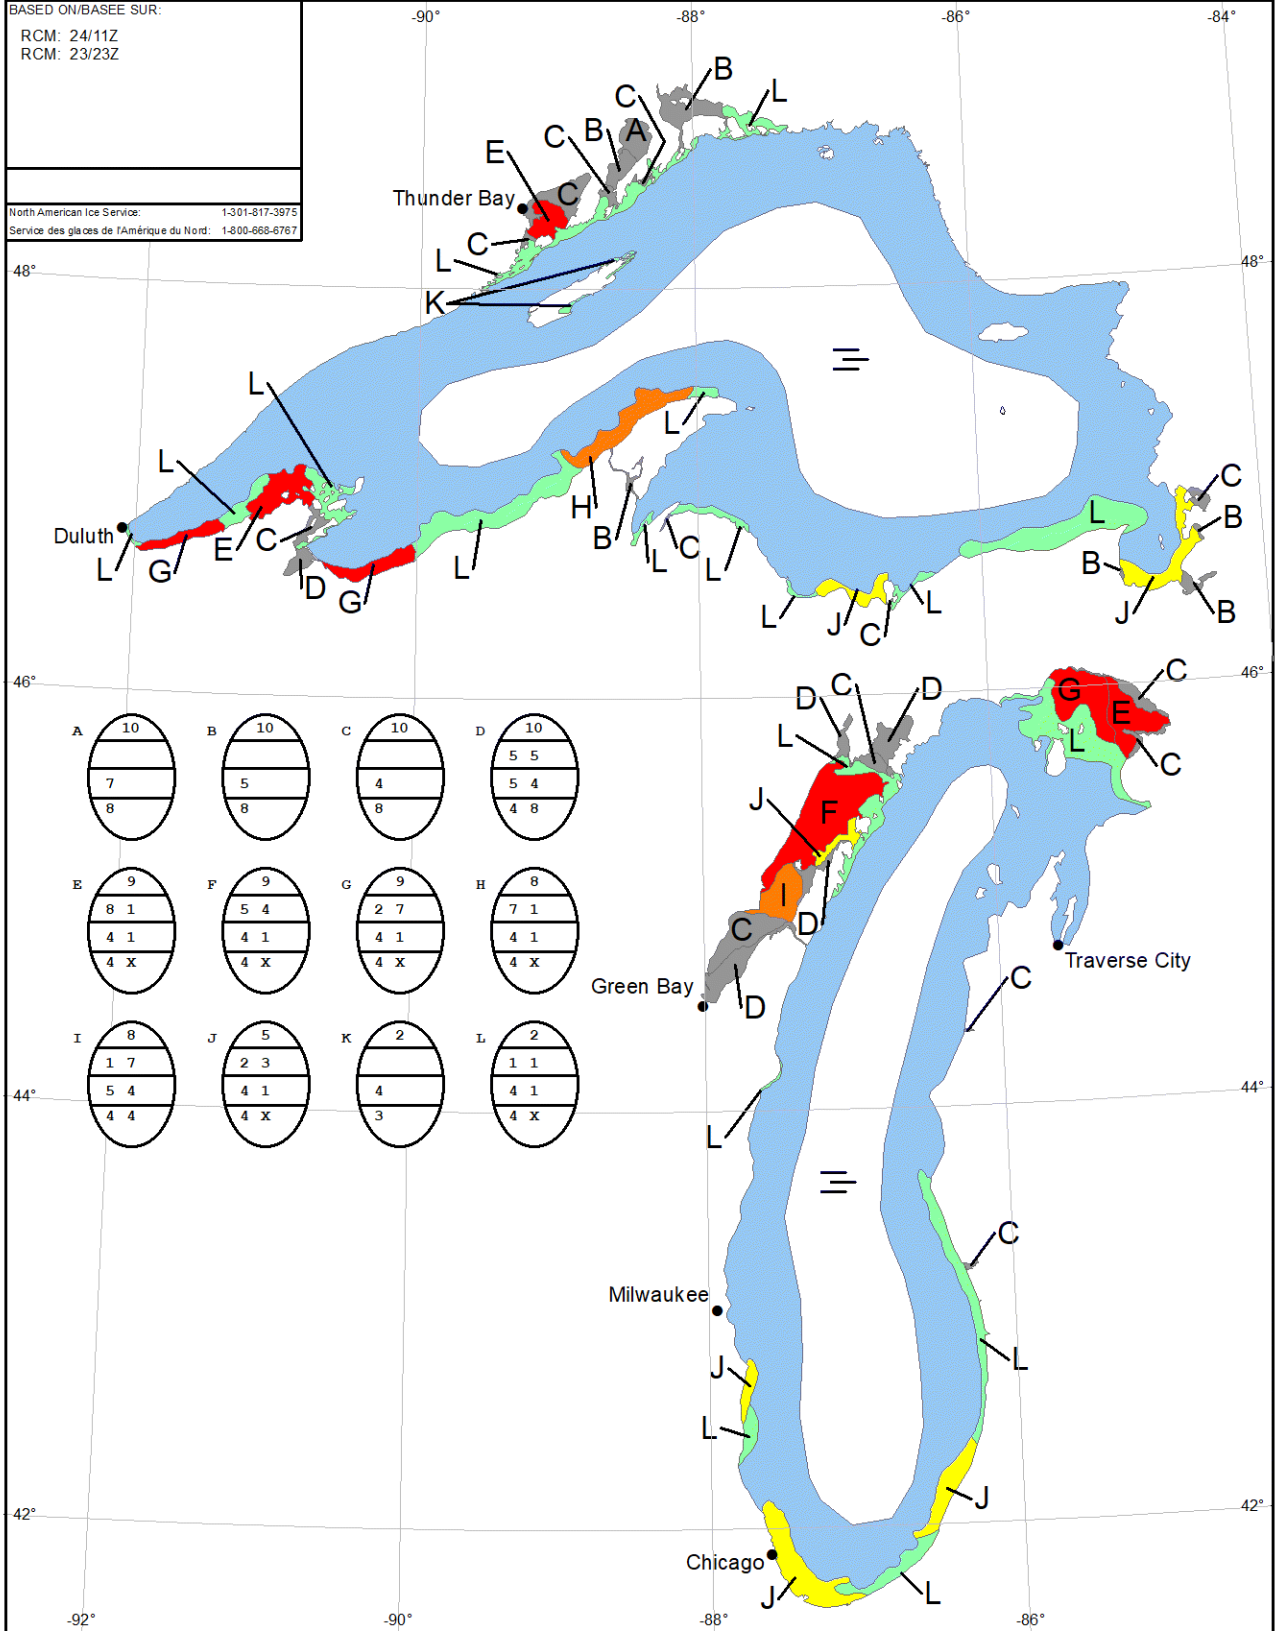

BASED ON/BASÉE SUR:
RCM: 24/11Z
RCM: 23/23Z

A	10	B	10	C	10	D	10
E	9	F	9	G	9	H	8
I	8	J	5	K	2	L	2