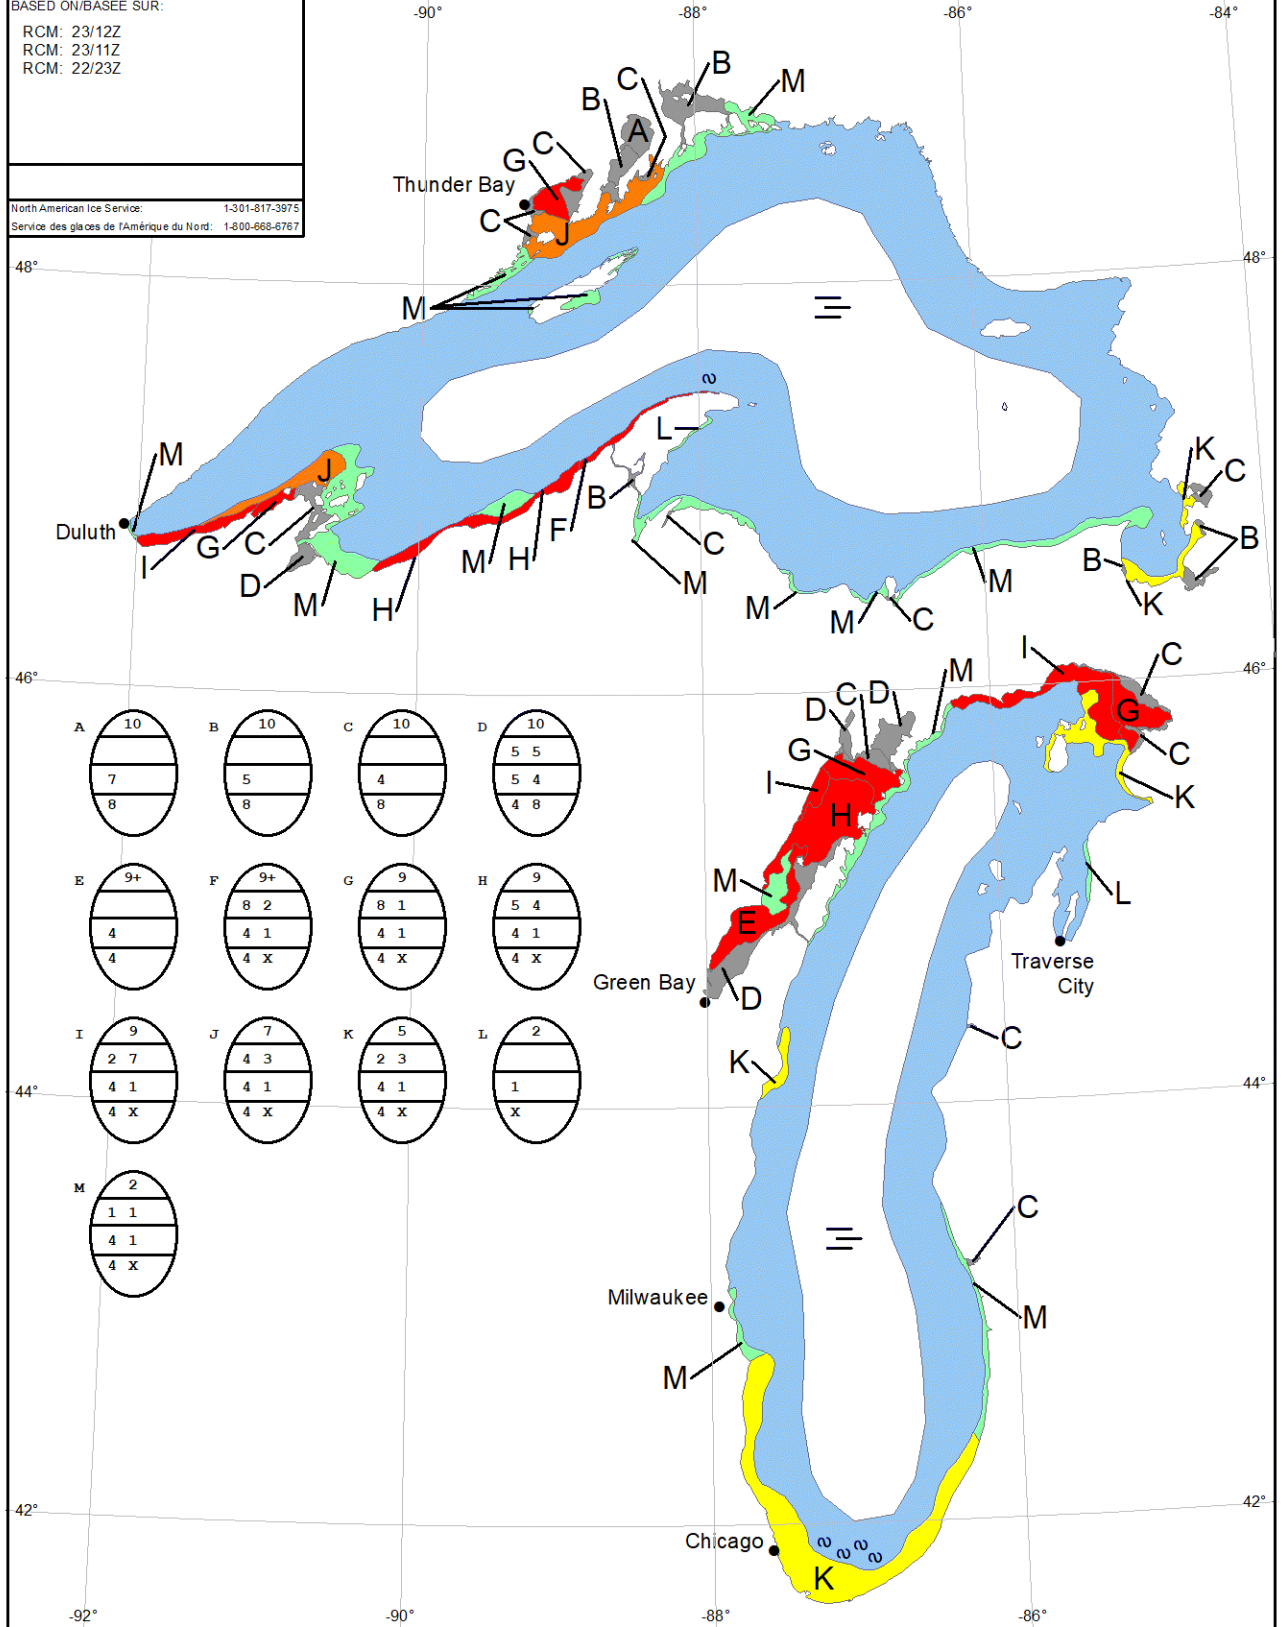

BASED ON/BASÉE SUR:  
 RCM: 23/12Z  
 RCM: 23/11Z  
 RCM: 22/23Z

North American Ice Service: 1-301-817-3975  
 Service des glaces de l'Amérique du Nord: 1-800-668-6767

|   |    |   |    |   |    |   |    |
|---|----|---|----|---|----|---|----|
| A | 10 | B | 10 | C | 10 | D | 10 |
| E | 9+ | F | 9+ | G | 9  | H | 9  |
| I | 9  | J | 7  | K | 5  | L | 2  |
| M | 2  |   |    |   |    |   |    |