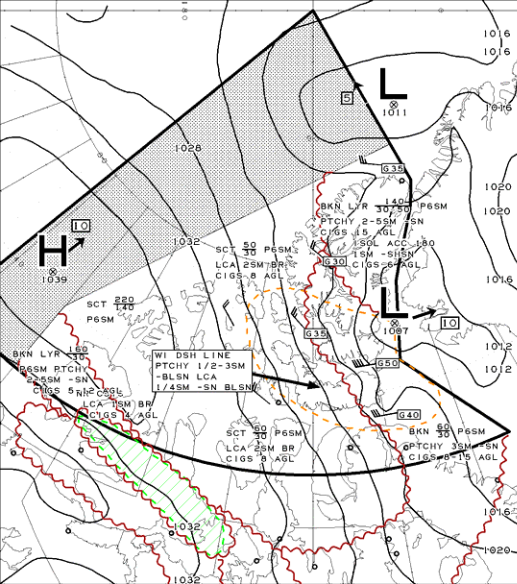

LEGEND/LEGENDE

- TS
- PL
- FZRA
- FZDZ

HGT ASL UNLS NOTED
CB TCU AND ACC IMPLY SIG TURB AND ICE
CB IMPLIES L LVL WS

COMMENTS/COMMENTAIRES

---- IFR OTLK ----
VALID: 06-18Z 19 APR/AVR 2024
VIS BLSN ERN SECN