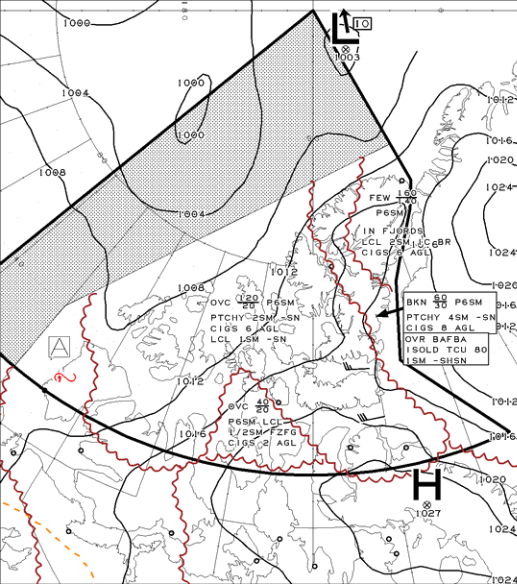

ISSUED AT 28/10/2018 1741Z

VLD 29/10/2018 0600Z

LEGEND/LEGENDE

0 60 120 180 NM
(True at 60°N, Vrat à 60°N)

HGTS ASL UNLESS NOTED
CB TCU AND ACC IMPLY SIG TURB AND ICG
CB IMPLIES LLWS

COMMENTS / COMMENTAIRES

A: 20 OVC 40 P65M, LCL 1/2SM
-FZDZ FZFG CIGS 2 AGL

FEW 160
P65M
IN FJORDS
LCL 2SM, C6BR
CIGS 6 AGL

BKN 60 P65M
PTCHY 4SM -SN
CIGS 8 AGL
OVR BAFBA
ISOLD TCU 80
1SM -SHSN

OVC 120 P65M
PTCHY 2SM -SN
CIGS 6 AGL
LCL 1SM -SN

OVC 40
P65M, LCL
1/2SM, FZFG
CIGS 2 AGL

----- IFR OTLK -----
VLD: 06-18Z, 29 OCT/OCT 2018
CIGS WRN ISLDS.