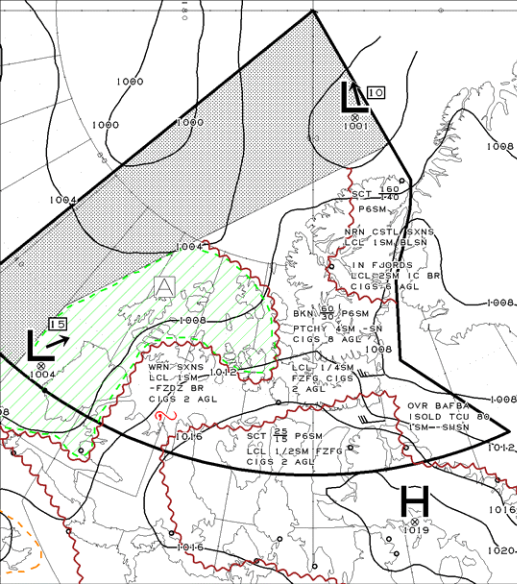

ISSUED AT 28/10/2018 0542Z
EMIS A

VLD 28/10/2018 1800Z

LEGEND/LEGENDE

HGTS ASL UNLESS NOTED

CB TCU AND ACC IMPLY SIG TURB AND ICG
CB IMPLIES LLWS

COMMENTS / COMMENTAIRES

A: 20 OVC 140 INTMT 2-5SM -SN
BR. PTCHY CIGS 3-10 AGL. ISOLD
ACC 180 3/4SM -SHSN BR.

----- IFR OTLK -----
VLD: 18-06Z, 28 OCT/OCT 2018
NIL SIG WX.