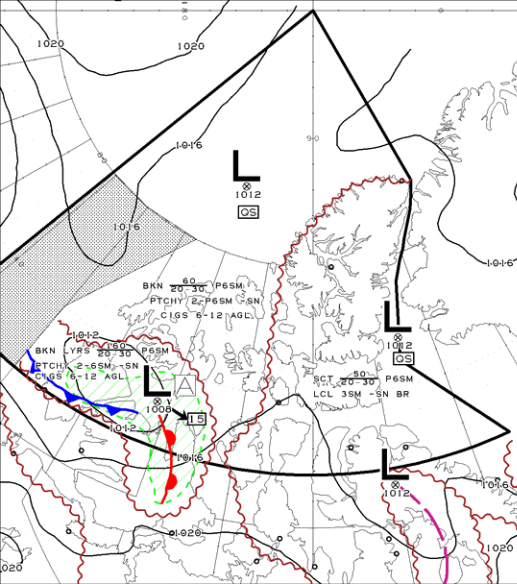

ISSUED AT 10/05/2013 2332Z

VLD 11/05/2013 1200Z

LEGEND/LEGENDE

0 60 120 180 NM
(True at 60°N Vrat à 60°N)

HGTS ASL UNLESS NOTED

CB TCU AND ACC IMPLY SIG TURB AND ICG

CB IMPLIES LLWS

COMMENTS / COMMENTAIRES

A: PCPN AS INTMT 1-5SM -SN

----- IFR OTLK -----
VLD: 12-24Z, 11 MAY/MAI 2013
NIL SIG WX.