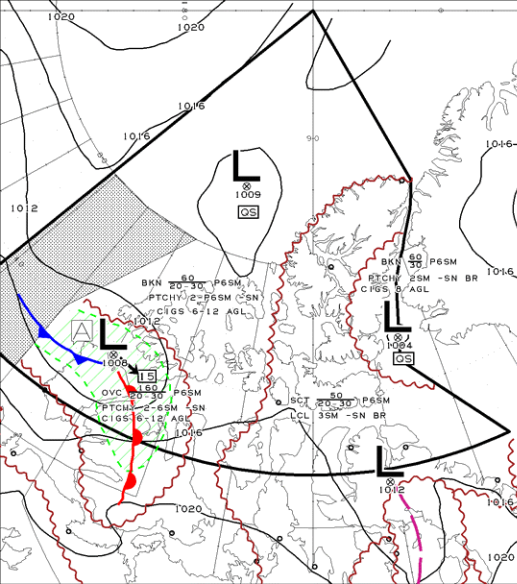

ISSUED AT 10/05/2013 1752Z

VLD 11/05/2013 0600Z

LEGEND/LEGENDE

0 60 120 180 NM
(True at 60°N Vrat @ 60°N)

HGTS ASL UNLESS NOTED

CB TCU AND ACC IMPLY SIG TURB AND ICG

CB IMPLIES LLWS

COMMENTS/COMMENTAIRES

A: PCPN AS INTMT 1-5SM -SN

BKN 60 P6SM
PTCHY 2-66SM -SN
CIGS 6-12 AGL

BKN 60 P6SM
PTCHY 2SM -SN BR
CIGS 3 AGL

OVC 20-30 P6SM
PTCHY 2-65M SN
CIGS 6-12 AGL

SCY 50 P6SM
LCL 35M -SN BR

----- IFR OTLK -----
VLD: 06-18Z, 11 MAY/MAI 2013
NIL SIG WX.