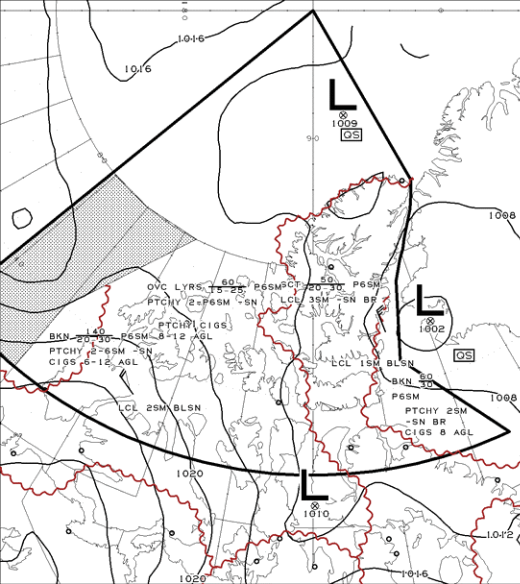

ISSUED AT 09/05/2013 2342Z
EMISA

VLD 10/05/2013 1200Z

LEGEND/LEGENDE

HGTS ASL UNLESS NOTED

CB TCU AND ACC IMPLY SIG TURB AND ICG

CB IMPLIES LLWS

COMMENTS / COMMENTAIRES

----- IFR OTLK -----
VLD: 12-24Z, 10 MAY/MAI 2013
VIS WND/BLSN SWRN 5XNS.