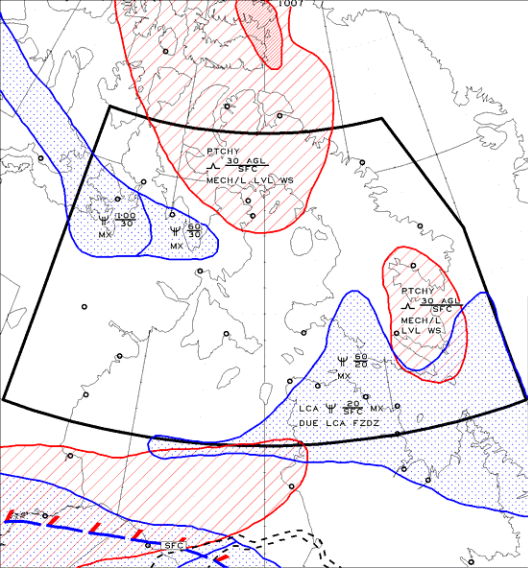

GFSACN36 CWAO

REGION

NUNAVUT

ICE TURB & FZLVL

ISSUED AT 18/04/2024 2325Z

EMIS A

VALID AT 19/04/2024 0600Z

LEGEND/LEGENDE

----- FZLVL

MOD ICE
MOD TURB

SEV ICE
SEV TURB

0 60 120 180 NM
(True at 60°N Vrad at 60°N)

HST ASL UNLS NOTED

CB TCU AND ACC IMPLY SIG TURB AND ICE
CB IMPLIES L LVL WS

NIL-LGT RIME ICE/IC ABV FZLVL UNLS
NOTED. NIL-LGT TURB UNLS NOTED

COMMENTS/COMMENTAIRES

ENVIRONMENT AND CLIMATE CHANGE
CANADA

ENVIRONNEMENT ET CLIMAT
CANADA