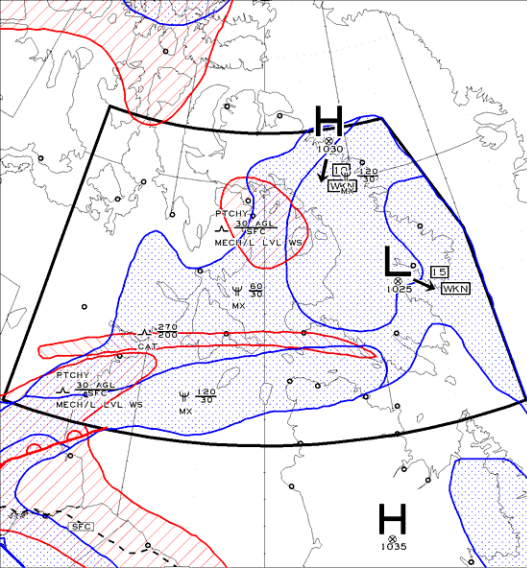

GFCAC36 CWAO

REGION

NUNAVUT

ICE TURB & FZLVL

ISSUED AT 17/04/2024 1725Z

EMIS A

VALID AT 18/04/2024 0000Z

LEGEND/LEGENDE

----- FZLVL

MOD ICE
MOD TURB

SEV ICE
SEV TURB

0 60 120 180 NM
(True at 60°N Vrat @ 60°N)

HST ASL UNLS NOTED

CB TCU AND ACC IMPLY SIG TURB AND ICE

CB IMPLIES L LVL WS

NIL-LGT RIME ICEIC ABV FZLVL UNLS

NOTED. NIL-LGT TURB UNLS NOTED

COMMENTS/COMMENTAIRES

ENVIRONMENT AND CLIMATE CHANGE
CANADA