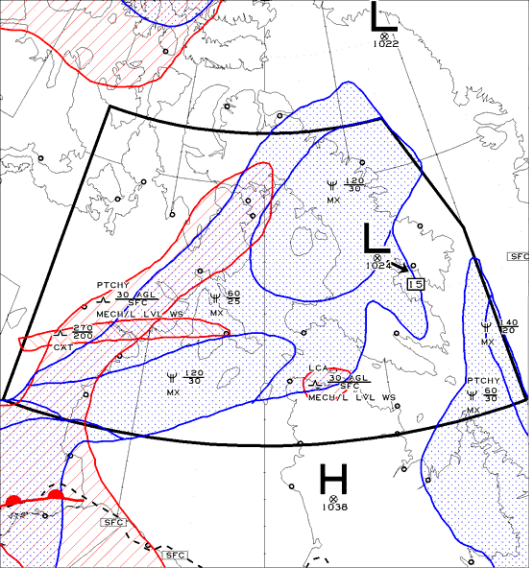

GFCAC36 CWAO

REGION
NUNAVUT

ICE TURB & FZLVL

ISSUED AT 17/04/2024 1125Z

VALID AT 17/04/2024 1800Z

LEGEND/LEGENDE

----- FZLVL

MOD ICE MOD TURB

SEV ICE SEV TURB

0 60 120 180 NM

(True at 60°N Vrad at 60°N)

HST ASL UNLS NOTED

CB TCU AND ACC IMPLY SIG TURB AND ICE
CB IMPLIES L LVL WS

NIL-LGT RIME ICEIC ABV FZLVL UNLS
NOTED. NIL-LGT TURB UNLS NOTED

COMMENTS/COMMENTAIRES

ENVIRONNEMENT ET CLIMAT
CLIMATE CHANGE CANADA